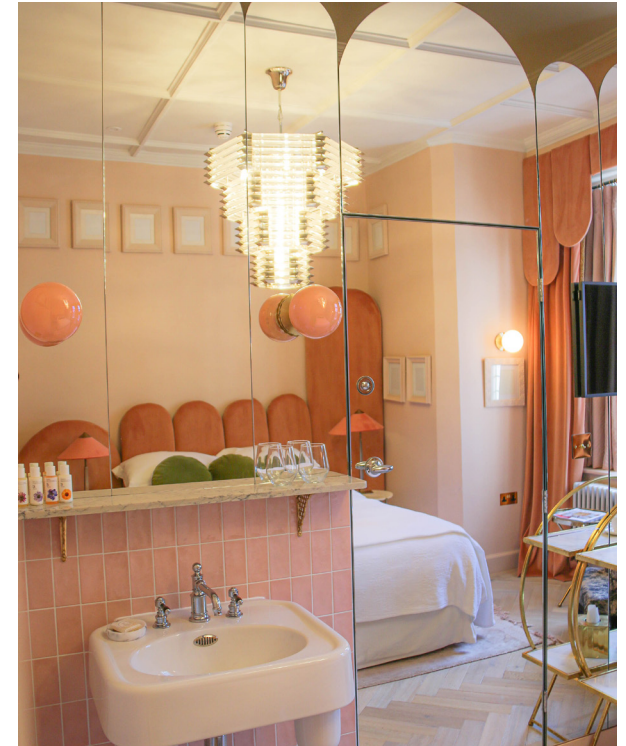

### West-end Boudoir

Sketch - inspired by the famous West End restaurant, celebrity hang out, artists showcase all round hip and happening spot. With changing artworks and sketches this pink pop boudoir is the cosiest but most would say coolest room in the house!

- KING BED
- LOUNGE CHAIR
- LARGE RAIN SHOWER & HAND HELD
- ENCLOSED WC
- LARGE BASIN
- GARDEN VIEWS
- BRAMLEY BATH & SHOWER PRODUCTS
- SMART TV WITH NETFLIX & DISNEY
- FREE WIFI
- EXCEPTIONAL BREAKFAST
- IN ROOM TEA & COFFEE FACILITIES
- ACCESS TO RAID THE FRIDGE TREATS
- ACCESS TO HOUSE & GROUNDS
- FREE PARKING