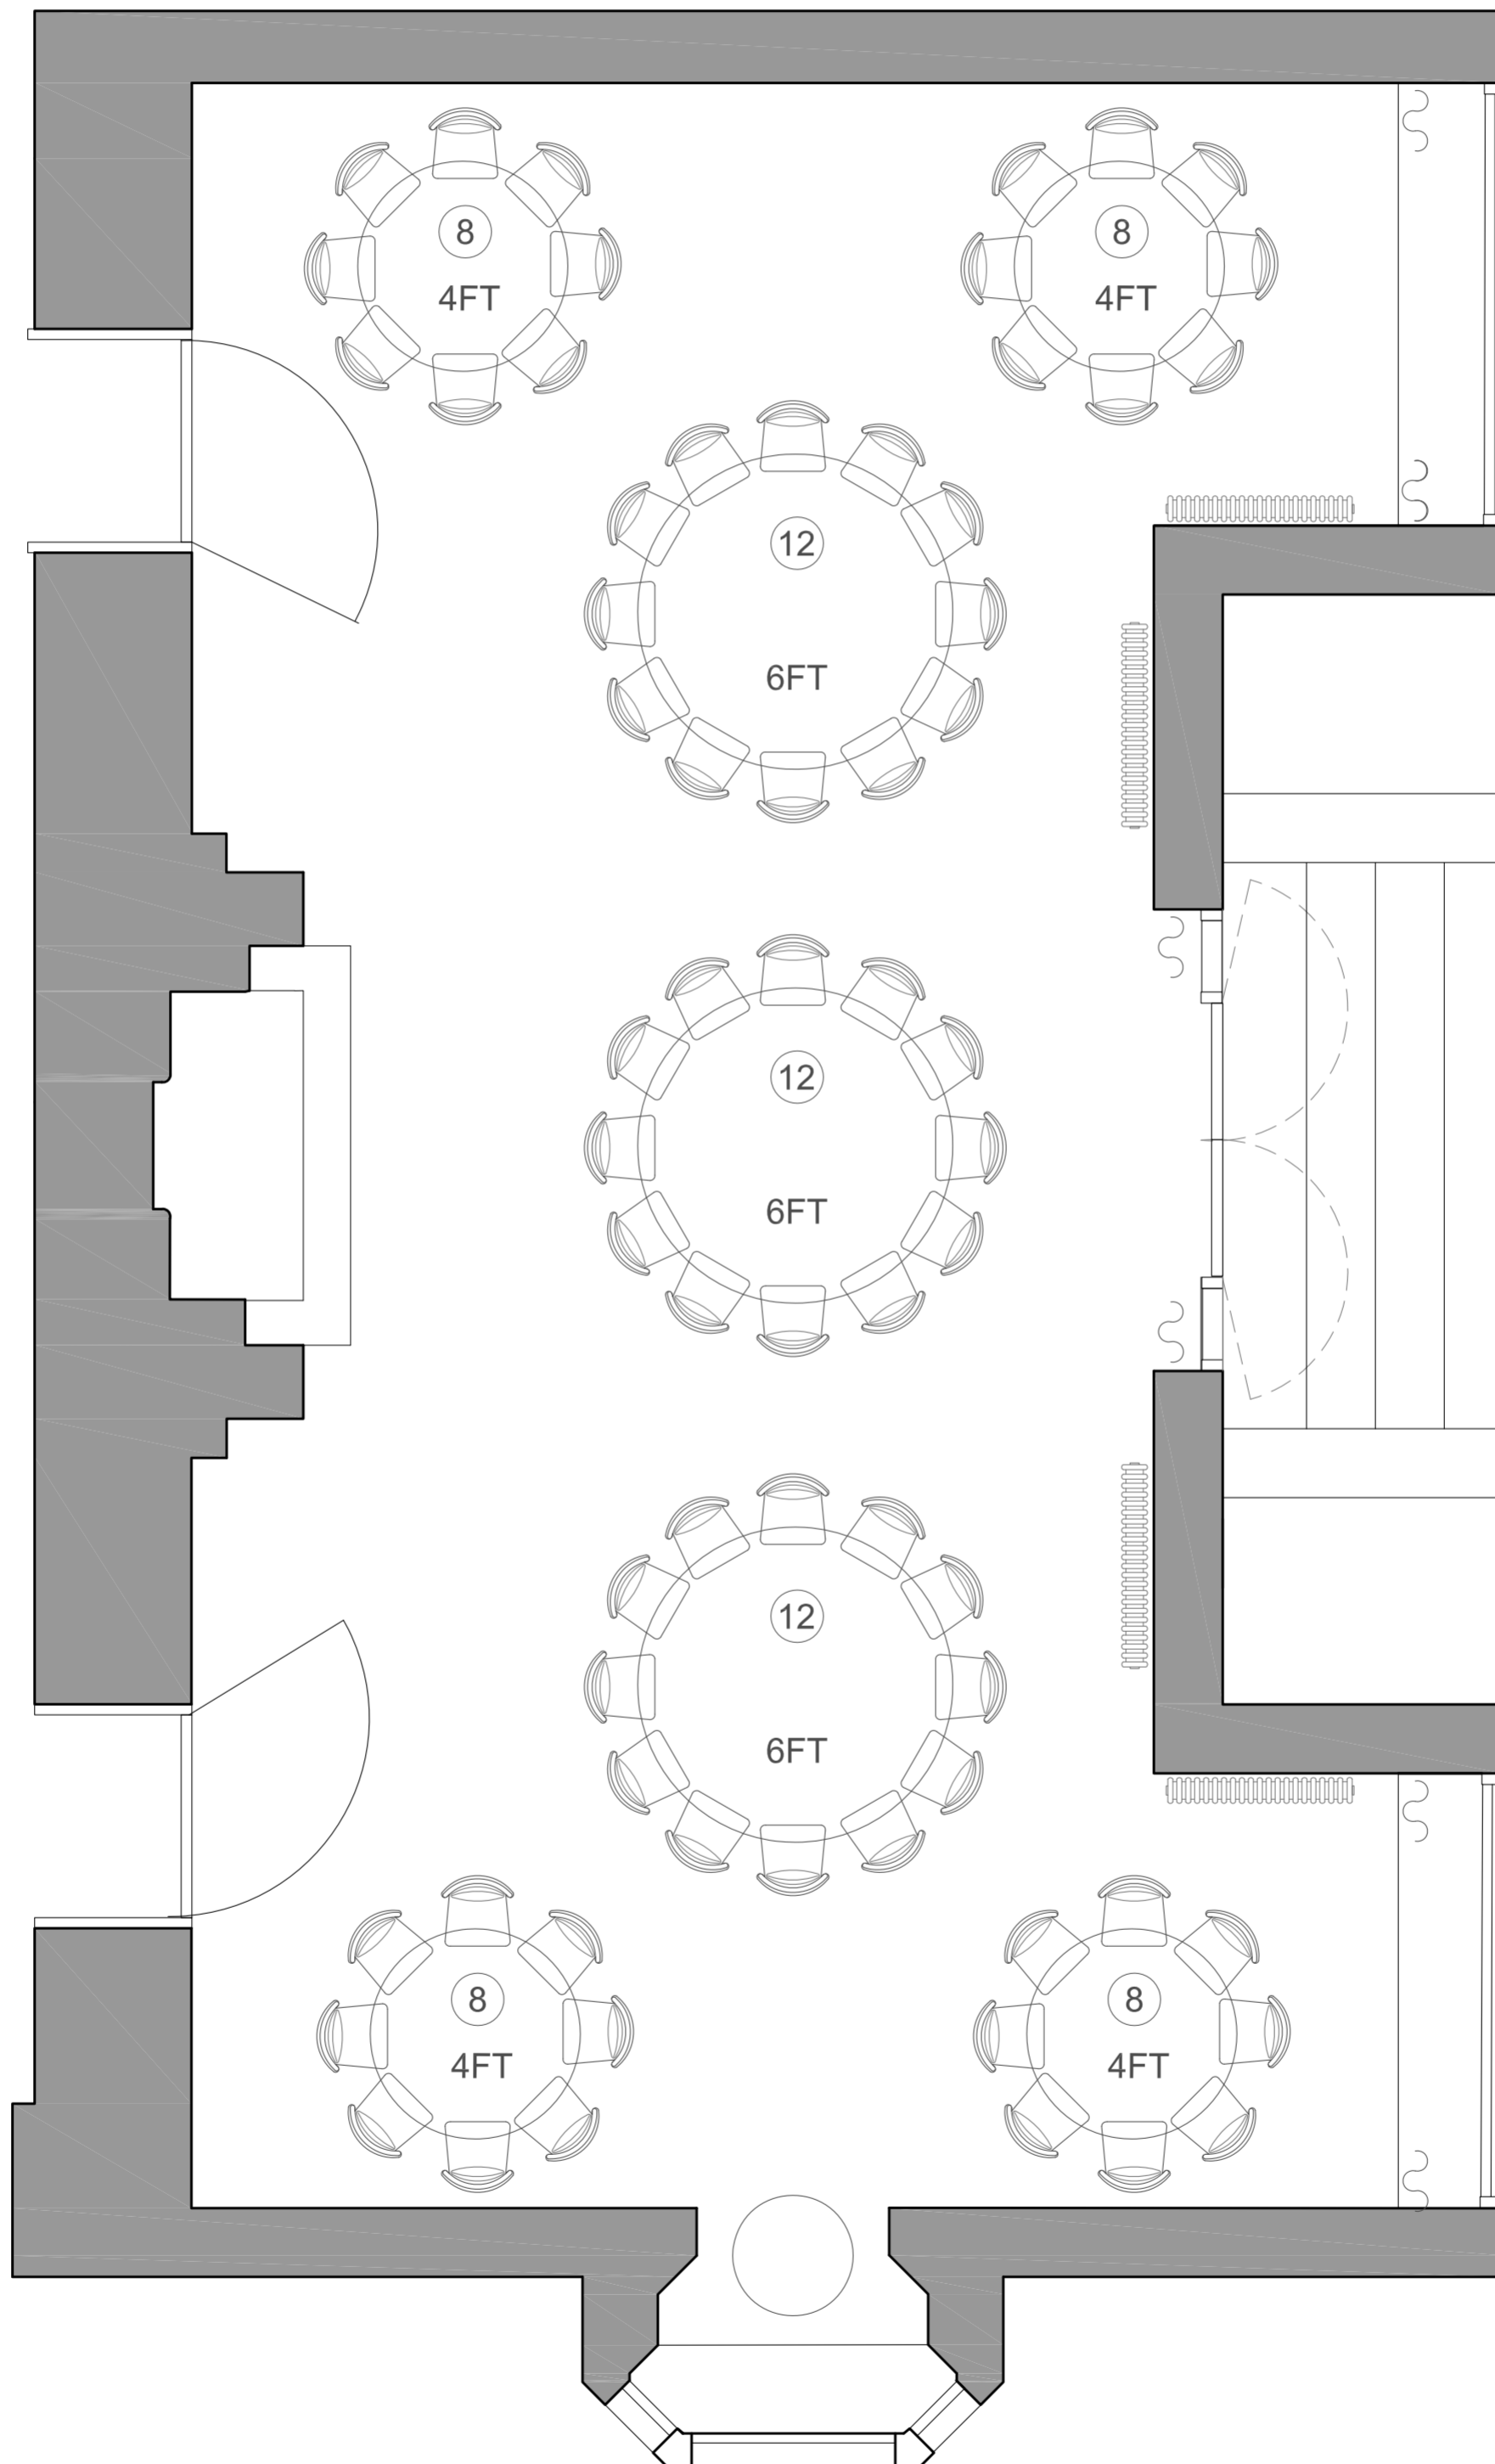

WEDDING BREAKFAST - MIXED TABLES - SEATING 72

HIGHFIELD

THE DRAWING ROOM

Welcome to The Drawing Room, the largest of function rooms at The Highfield House, with its grand fire place and beautiful views on to the terrace, the perfect room for a summer or winter wedding.

WEDDING BREAKFAST - LONG TABLES WITH ROUND CENTRE TABLE - SEATING 72

HIGHFIELD

THE DRAWING ROOM

Welcome to The Drawing Room, the largest of function rooms at The Highfield House, with its grand fire place and beautiful views on to the terrace, the perfect room for a summer or winter wedding.

WEDDING BREAKFAST - ROUND TABLES - SEATING 68

HIGHFIELD

THE DRAWING ROOM

Welcome to The Drawing Room, the largest of function rooms at The Highfield House, with its grand fire place and beautiful views on to the terrace, the perfect room for a summer or winter wedding.

WEDDING BREAKFAST - MIXED ROUND TABLES - SEATING 84

HIGHFIELD

THE DRAWING ROOM

Welcome to The Drawing Room, the largest of function rooms at The Highfield House, with its grand fire place and beautiful views on to the terrace, the perfect room for a summer or winter wedding.