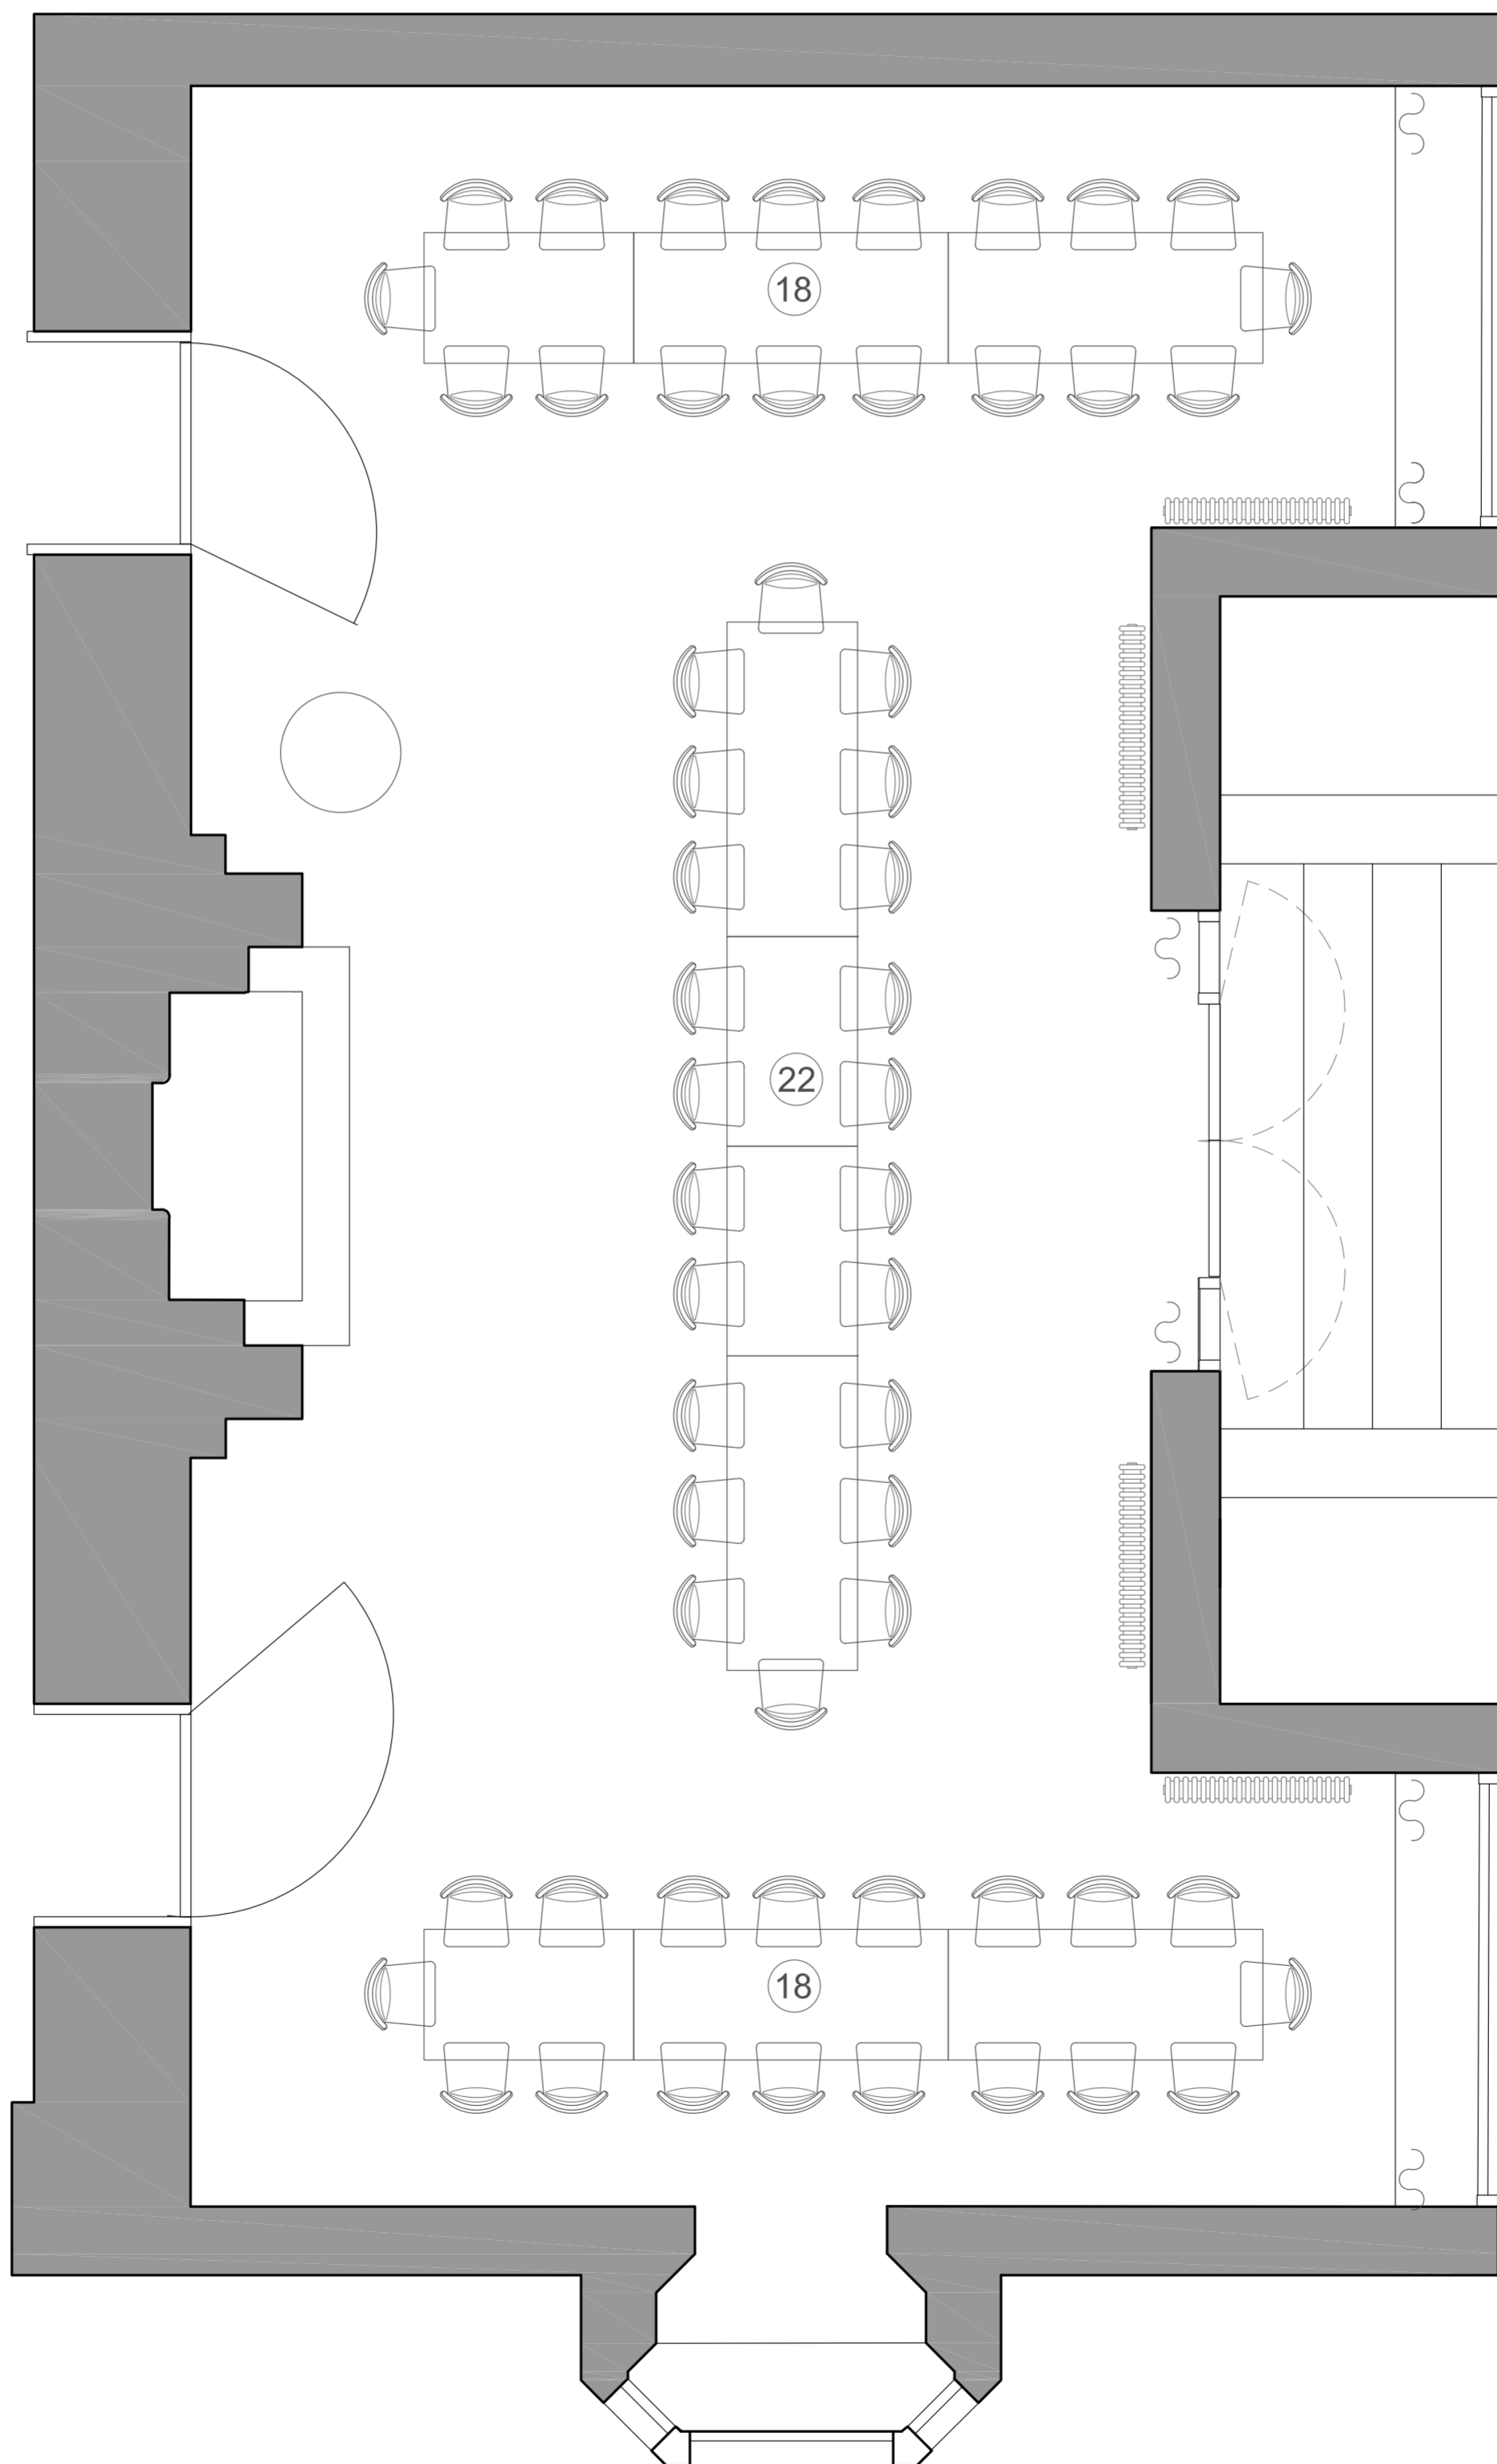

WEDDING BREAKFAST - MIXED ROUND TABLES - SEATING 84

HIGHFIELD

THE DRAWING ROOM

Welcome to The Drawing Room, the largest of function rooms at The Highfield House, with its grand fire place and beautiful views on to the terrace, the perfect room for a summer or winter wedding.

WEDDING BREAKFAST - SINGLE BANQUET TABLE - SEATING 34

HIGHFIELD

THE DRAWING ROOM

Welcome to The Drawing Room, the largest of function rooms at The Highfield House, with its grand fire place and beautiful views on to the terrace, the perfect room for a summer or winter wedding.

WEDDING BREAKFAST - LONG TABLES - SEATING 58

HIGHFIELD

THE DRAWING ROOM

Welcome to The Drawing Room, the largest of function rooms at The Highfield House, with its grand fire place and beautiful views on to the terrace, the perfect room for a summer or winter wedding.