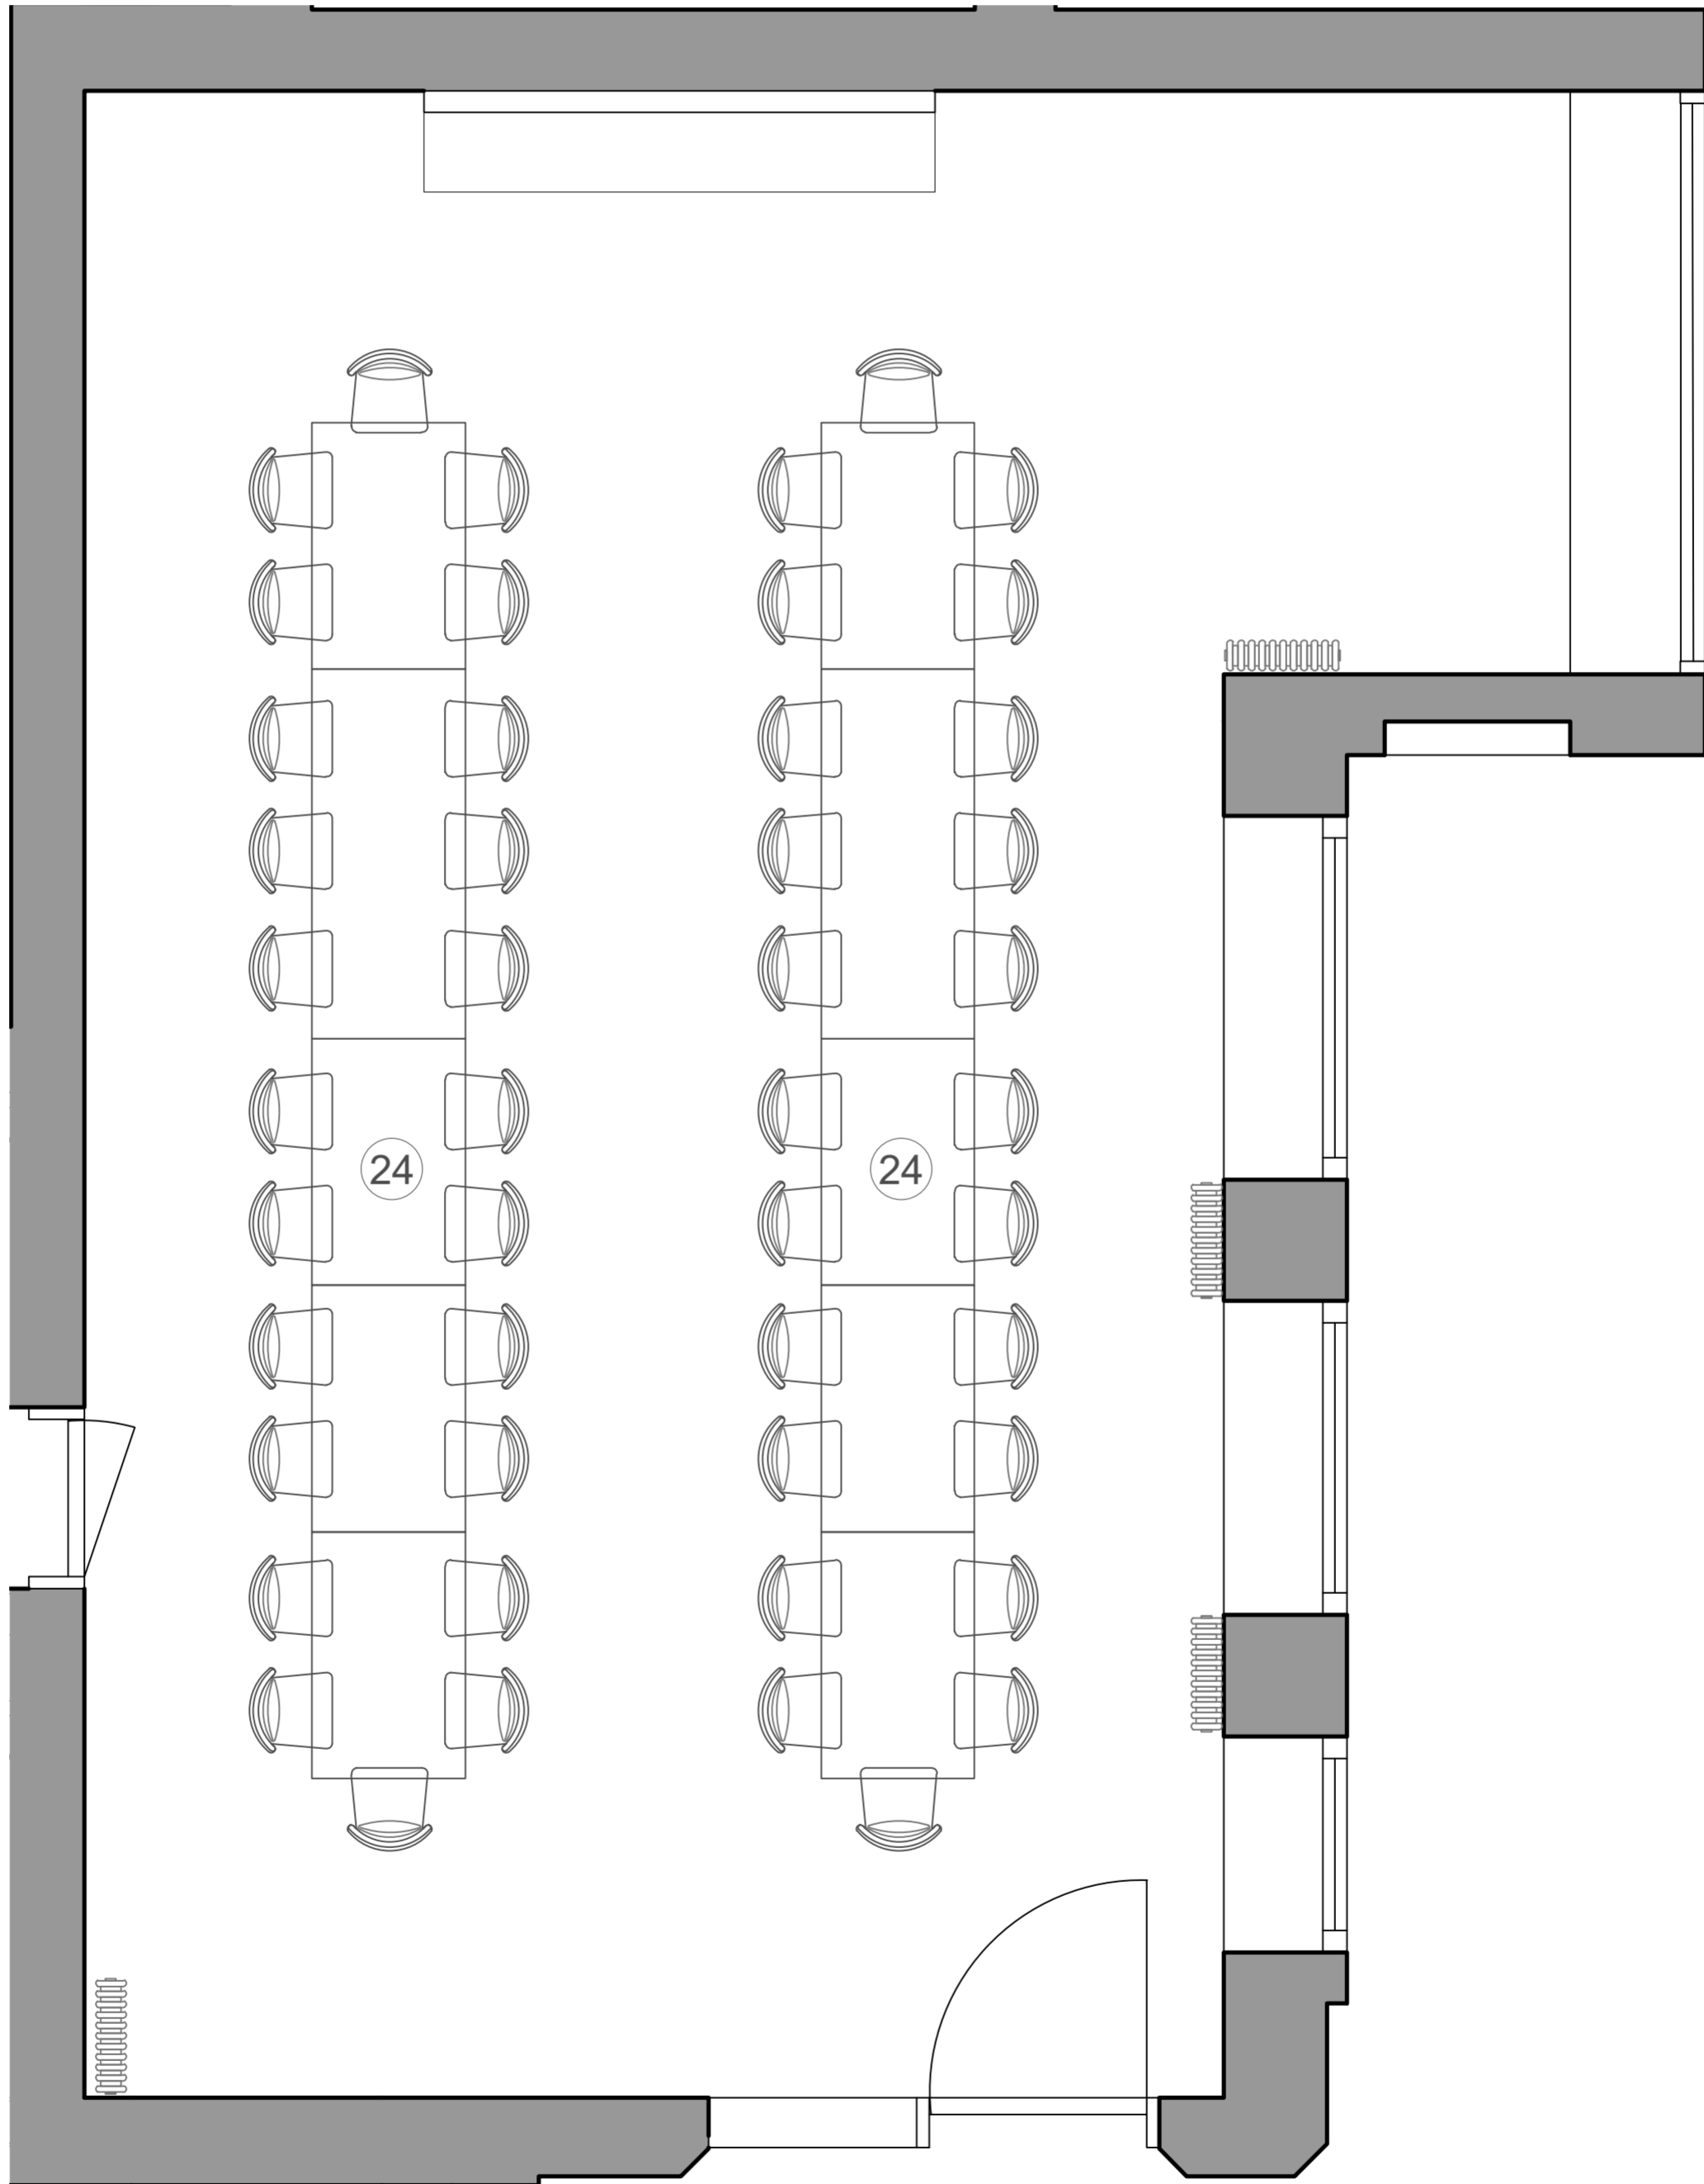

HIGHFIELD

THE EVENING PARLOUR

Welcome to The Evening Parlour, the most intimate of our function rooms at The Highfield House, with its modest design and fireplace this is the perfect location for small party dining, ground floor ceremonies, spill out room and evening lounge

WEDDING BREAKFAST - LONG TABLES - SEATING 48