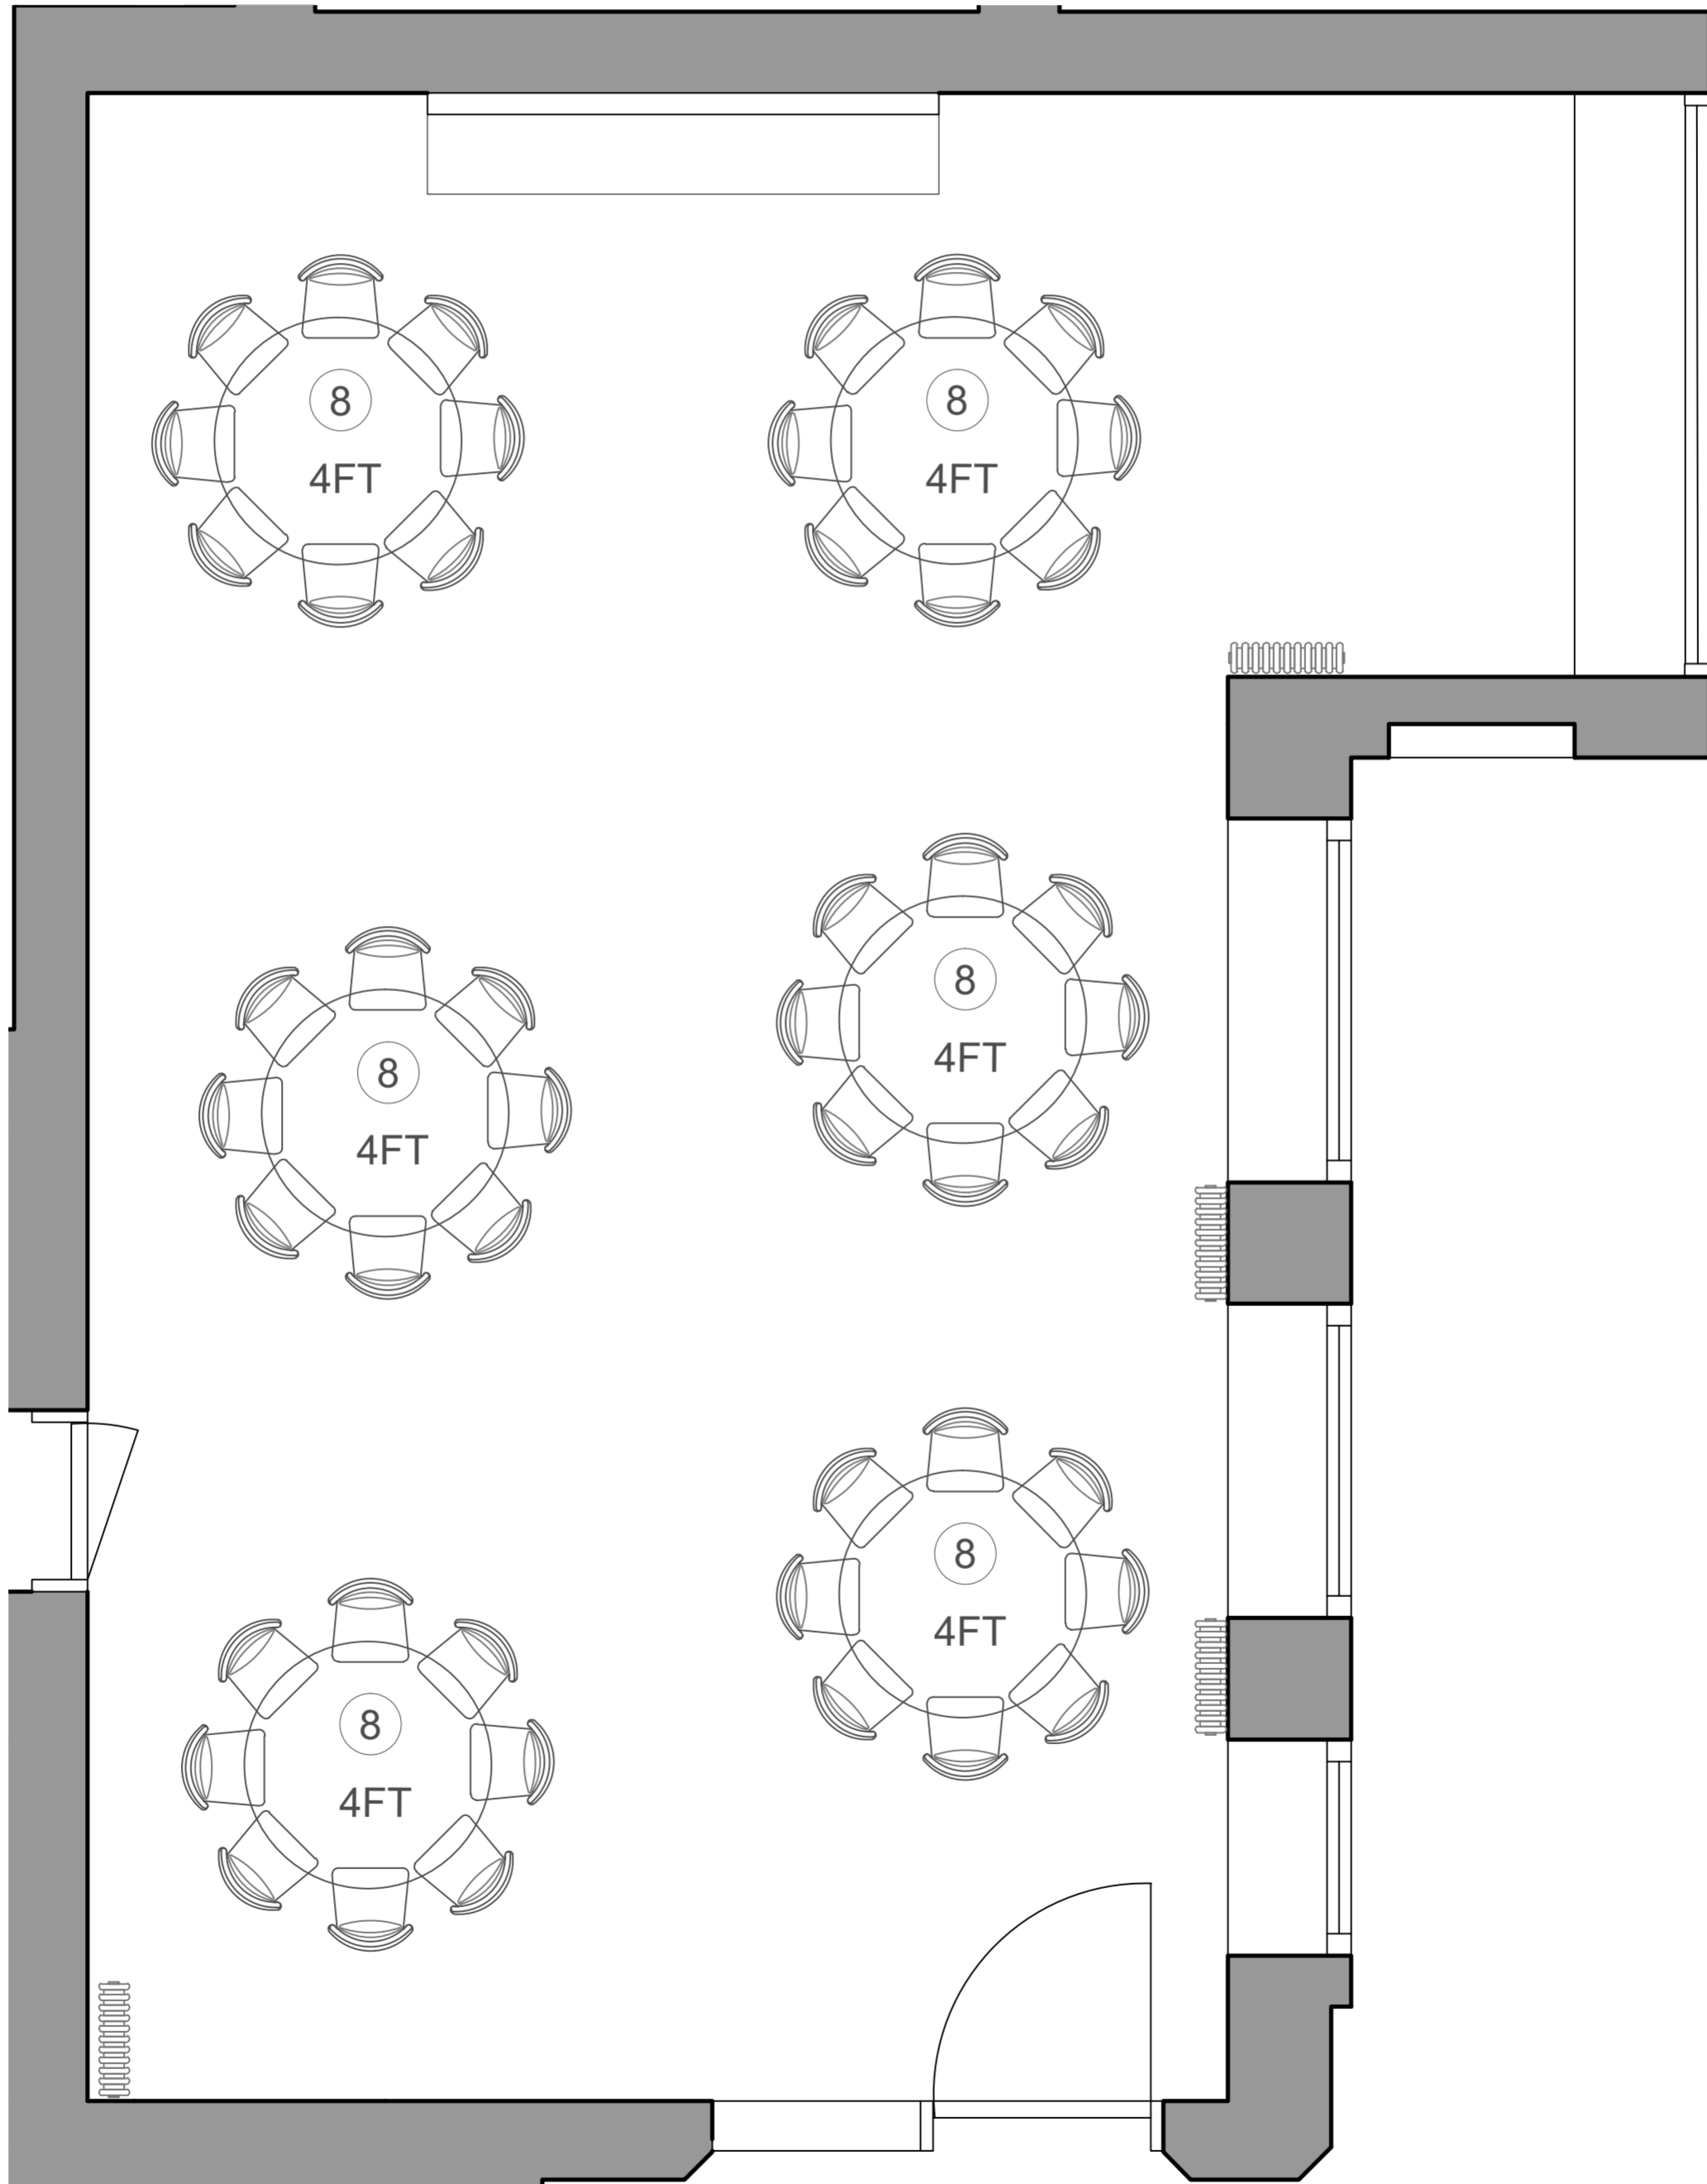

WEDDING BREAKFAST - LONG TABLES - SEATING 58

HIGHFIELD

THE GREAT HALL

Welcome to The Great Hall the grandest of function rooms at The Highfield House, with it's spectacular vaulted ceiling, the perfect room for the ceremony or as evening reception with views of the sun setting from the largest of windows.

THE CEREMONY - STRAIGHT - SEATING 62

HIGHFIELD

THE GREAT HALL

Welcome to The Great Hall the grandest of function rooms at The Highfield House, with it's spectacular vaulted ceiling, the perfect room for the ceremony or as evening reception with views of the sun setting from the largest of windows.

THE CEREMONY - WINGED - SEATING 56

HIGHFIELD

THE EVENING PARLOUR

Welcome to The Evening Parlour, the most intimate of our function rooms at The Highfield House, with its modest design and fireplace this is the perfect location for small party dining, ground floor ceremonies, spill out room and evening lounge

WEDDING BREAKFAST - ROUND TABLES - SEATING 48

HIGHFIELD

THE EVENING PARLOUR

Welcome to The Evening Parlour, the most intimate of our function rooms at The Highfield House, with its modest design and fireplace this is the perfect location for small party dining, ground floor ceremonies, spill out room and evening lounge