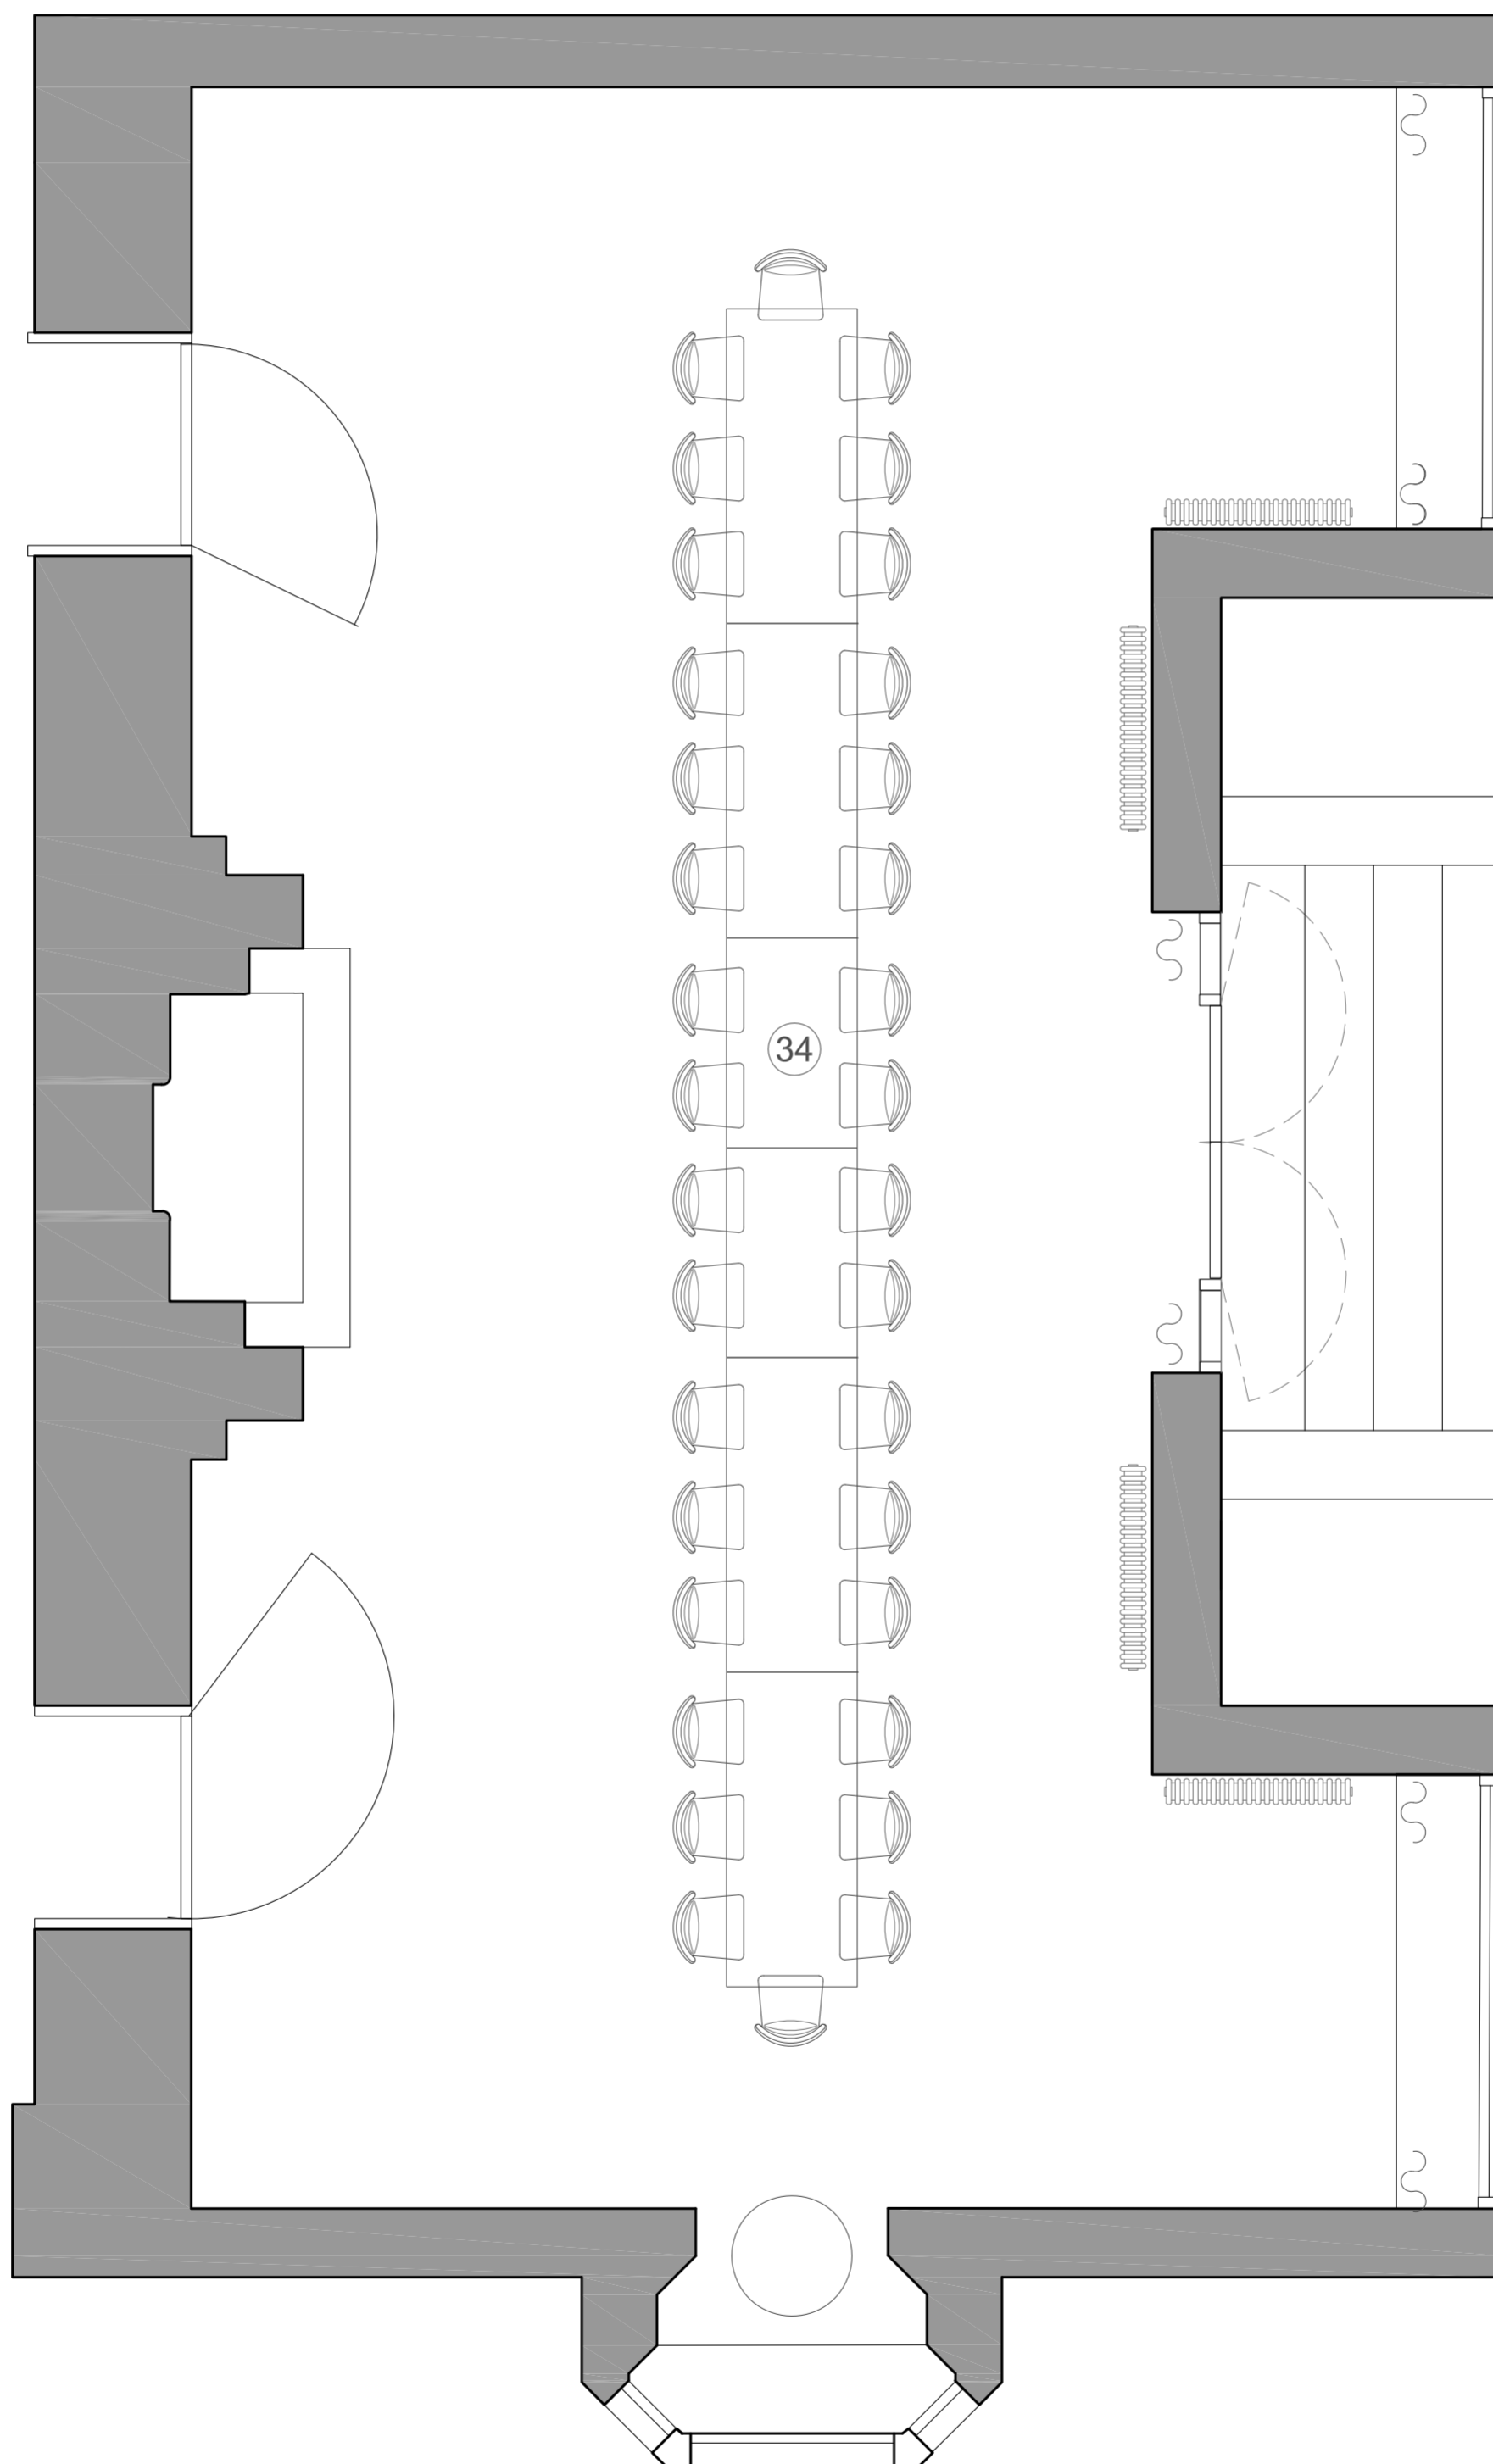

WEDDING BREAKFAST - ROUND TABLES - SEATING 68

HIGHFIELD

THE DRAWING ROOM

Welcome to The Drawing Room, the largest of function rooms at The Highfield House, with its grand fire place and beautiful views on to the terrace, the perfect room for a summer or winter wedding.

WEDDING BREAKFAST - MIXED ROUND TABLES - SEATING 84

HIGHFIELD

THE DRAWING ROOM

Welcome to The Drawing Room, the largest of function rooms at The Highfield House, with its grand fire place and beautiful views on to the terrace, the perfect room for a summer or winter wedding.

WEDDING BREAKFAST - SINGLE BANQUET TABLE - SEATING 34

HIGHFIELD

THE DRAWING ROOM

Welcome to The Drawing Room, the largest of function rooms at The Highfield House, with its grand fire place and beautiful views on to the terrace, the perfect room for a summer or winter wedding.