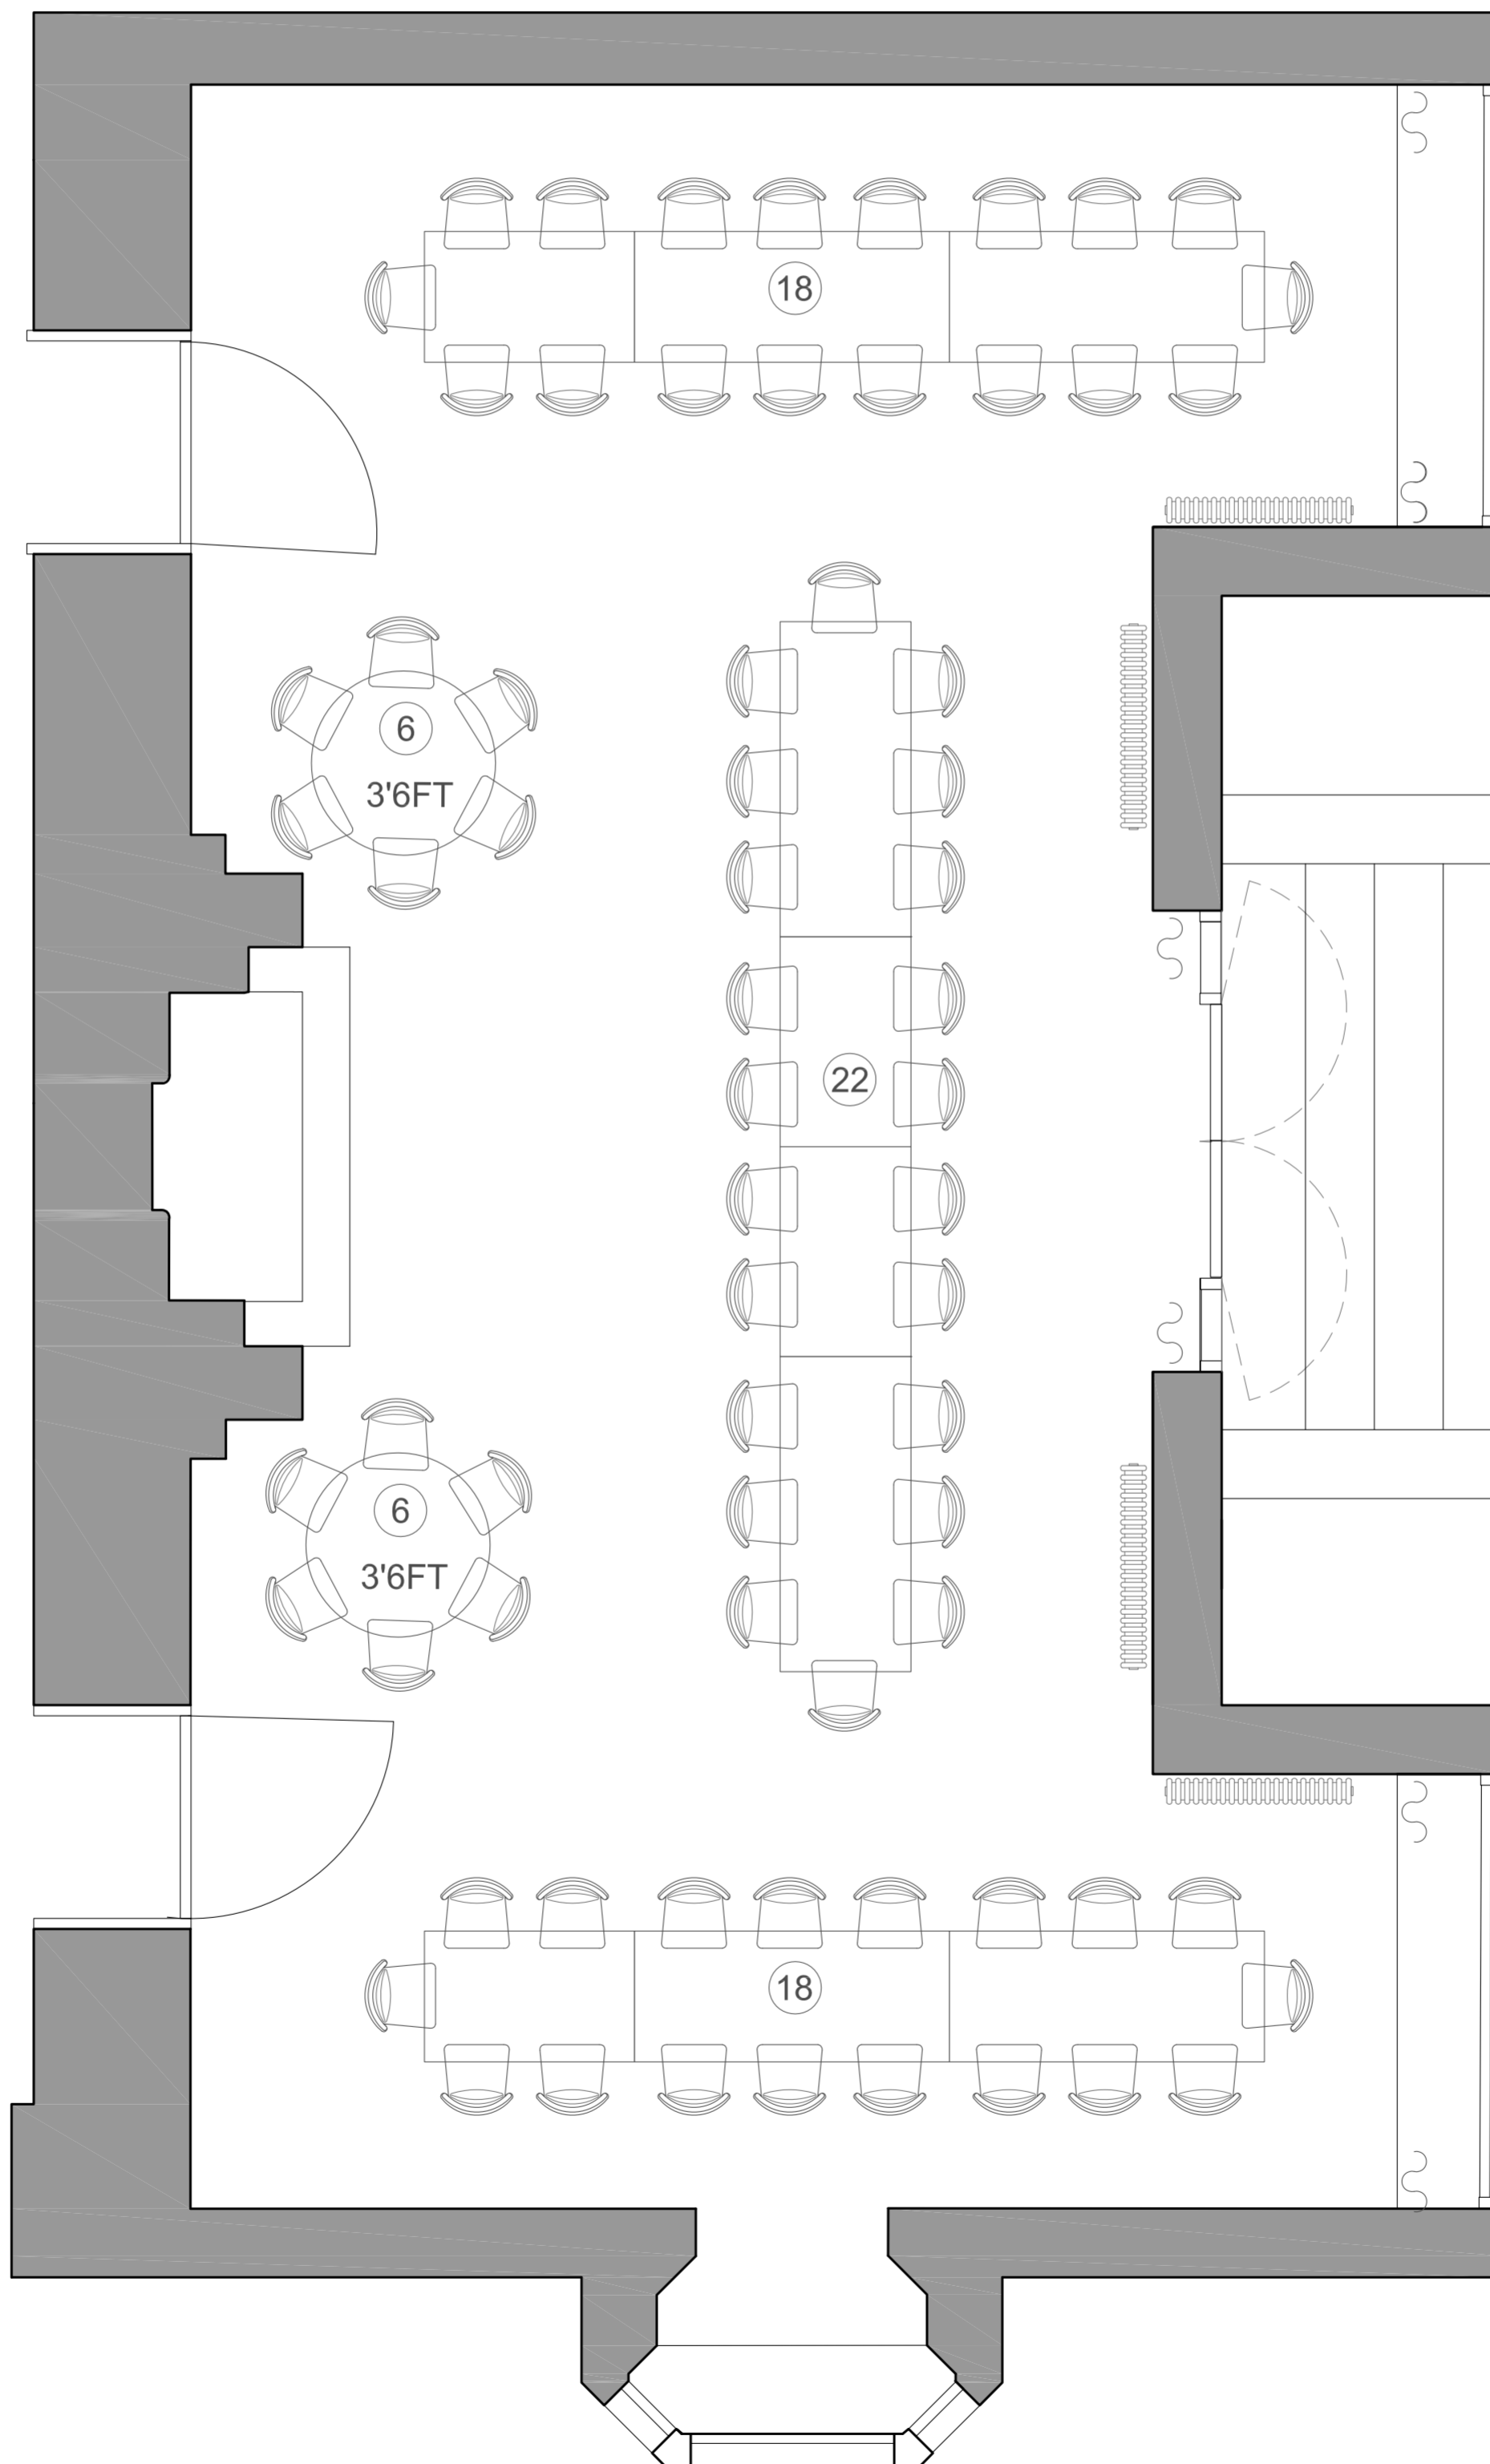

WEDDING BREAKFAST - ROUND TABLES WITH TOP TABLE - SEATING 64

HIGHFIELD

THE DRAWING ROOM

Welcome to The Drawing Room, the largest of function rooms at The Highfield House, with its grand fire place and beautiful views on to the terrace, the perfect room for a summer or winter wedding.

WEDDING BREAKFAST - CENTRAL TOP TABLE - SEATING 70

HIGHFIELD

THE DRAWING ROOM

Welcome to The Drawing Room, the largest of function rooms at The Highfield House, with its grand fire place and beautiful views on to the terrace, the perfect room for a summer or winter wedding.

WEDDING BREAKFAST - MIXED TABLES - SEATING 72

HIGHFIELD

THE DRAWING ROOM

Welcome to The Drawing Room, the largest of function rooms at The Highfield House, with its grand fire place and beautiful views on to the terrace, the perfect room for a summer or winter wedding.

WEDDING BREAKFAST - LONG TABLES WITH ROUND CENTRE TABLE - SEATING 72

HIGHFIELD

THE DRAWING ROOM

Welcome to The Drawing Room, the largest of function rooms at The Highfield House, with its grand fire place and beautiful views on to the terrace, the perfect room for a summer or winter wedding.