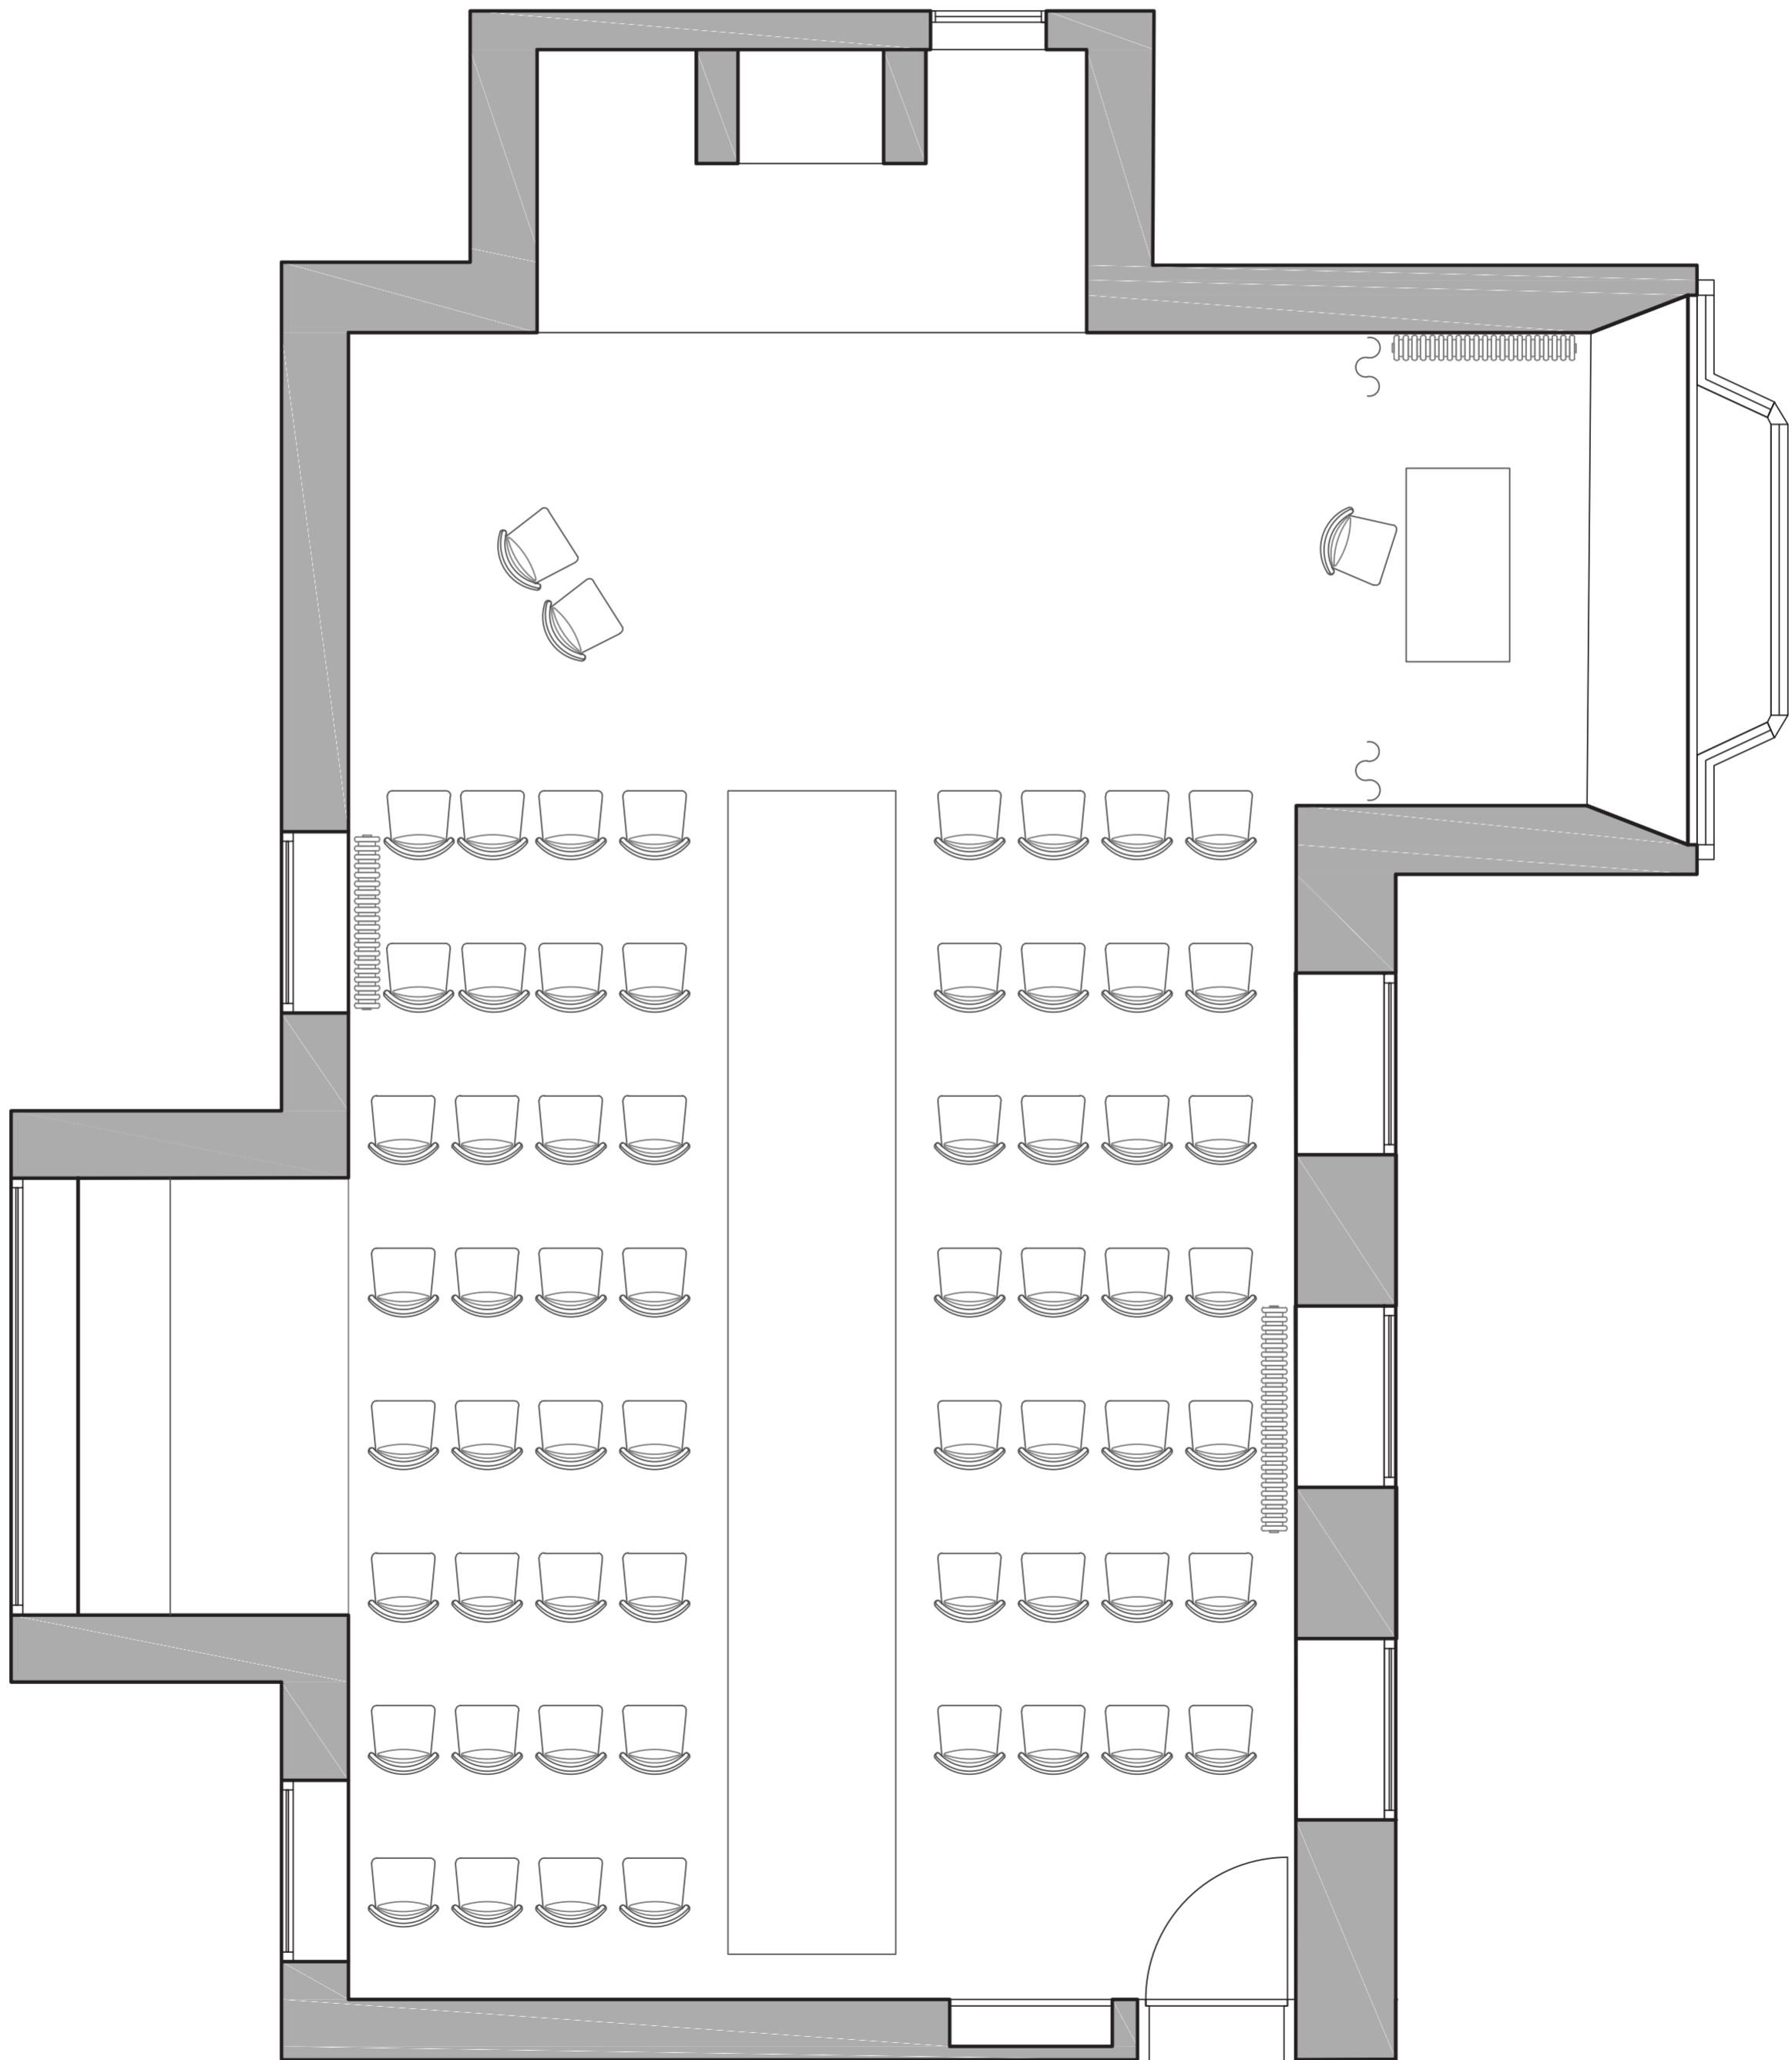

WEDDING BREAKFAST - ROUND TABLES - SEATING 60

HIGHFIELD

THE GREAT HALL

Welcome to The Great Hall the grandest of function rooms at The Highfield House, with it's spectacular vaulted ceiling, the perfect room for the ceremony or as evening reception with views of the sun setting from the largest of windows.

WEDDING BREAKFAST - LONG TABLES - SEATING 58

HIGHFIELD

THE GREAT HALL

Welcome to The Great Hall the grandest of function rooms at The Highfield House, with it's spectacular vaulted ceiling, the perfect room for the ceremony or as evening reception with views of the sun setting from the largest of windows.

THE CEREMONY - STRAIGHT - SEATING 62

HIGHFIELD

THE GREAT HALL

Welcome to The Great Hall the grandest of function rooms at The Highfield House, with it's spectacular vaulted ceiling, the perfect room for the ceremony or as evening reception with views of the sun setting from the largest of windows.

THE CEREMONY - WINGED - SEATING 56

HIGHFIELD

THE EVENING PARLOUR

Welcome to The Evening Parlour, the most intimate of our function rooms at The Highfield House, with its modest design and fireplace this is the perfect location for small party dining, ground floor ceremonies, spill out room and evening lounge