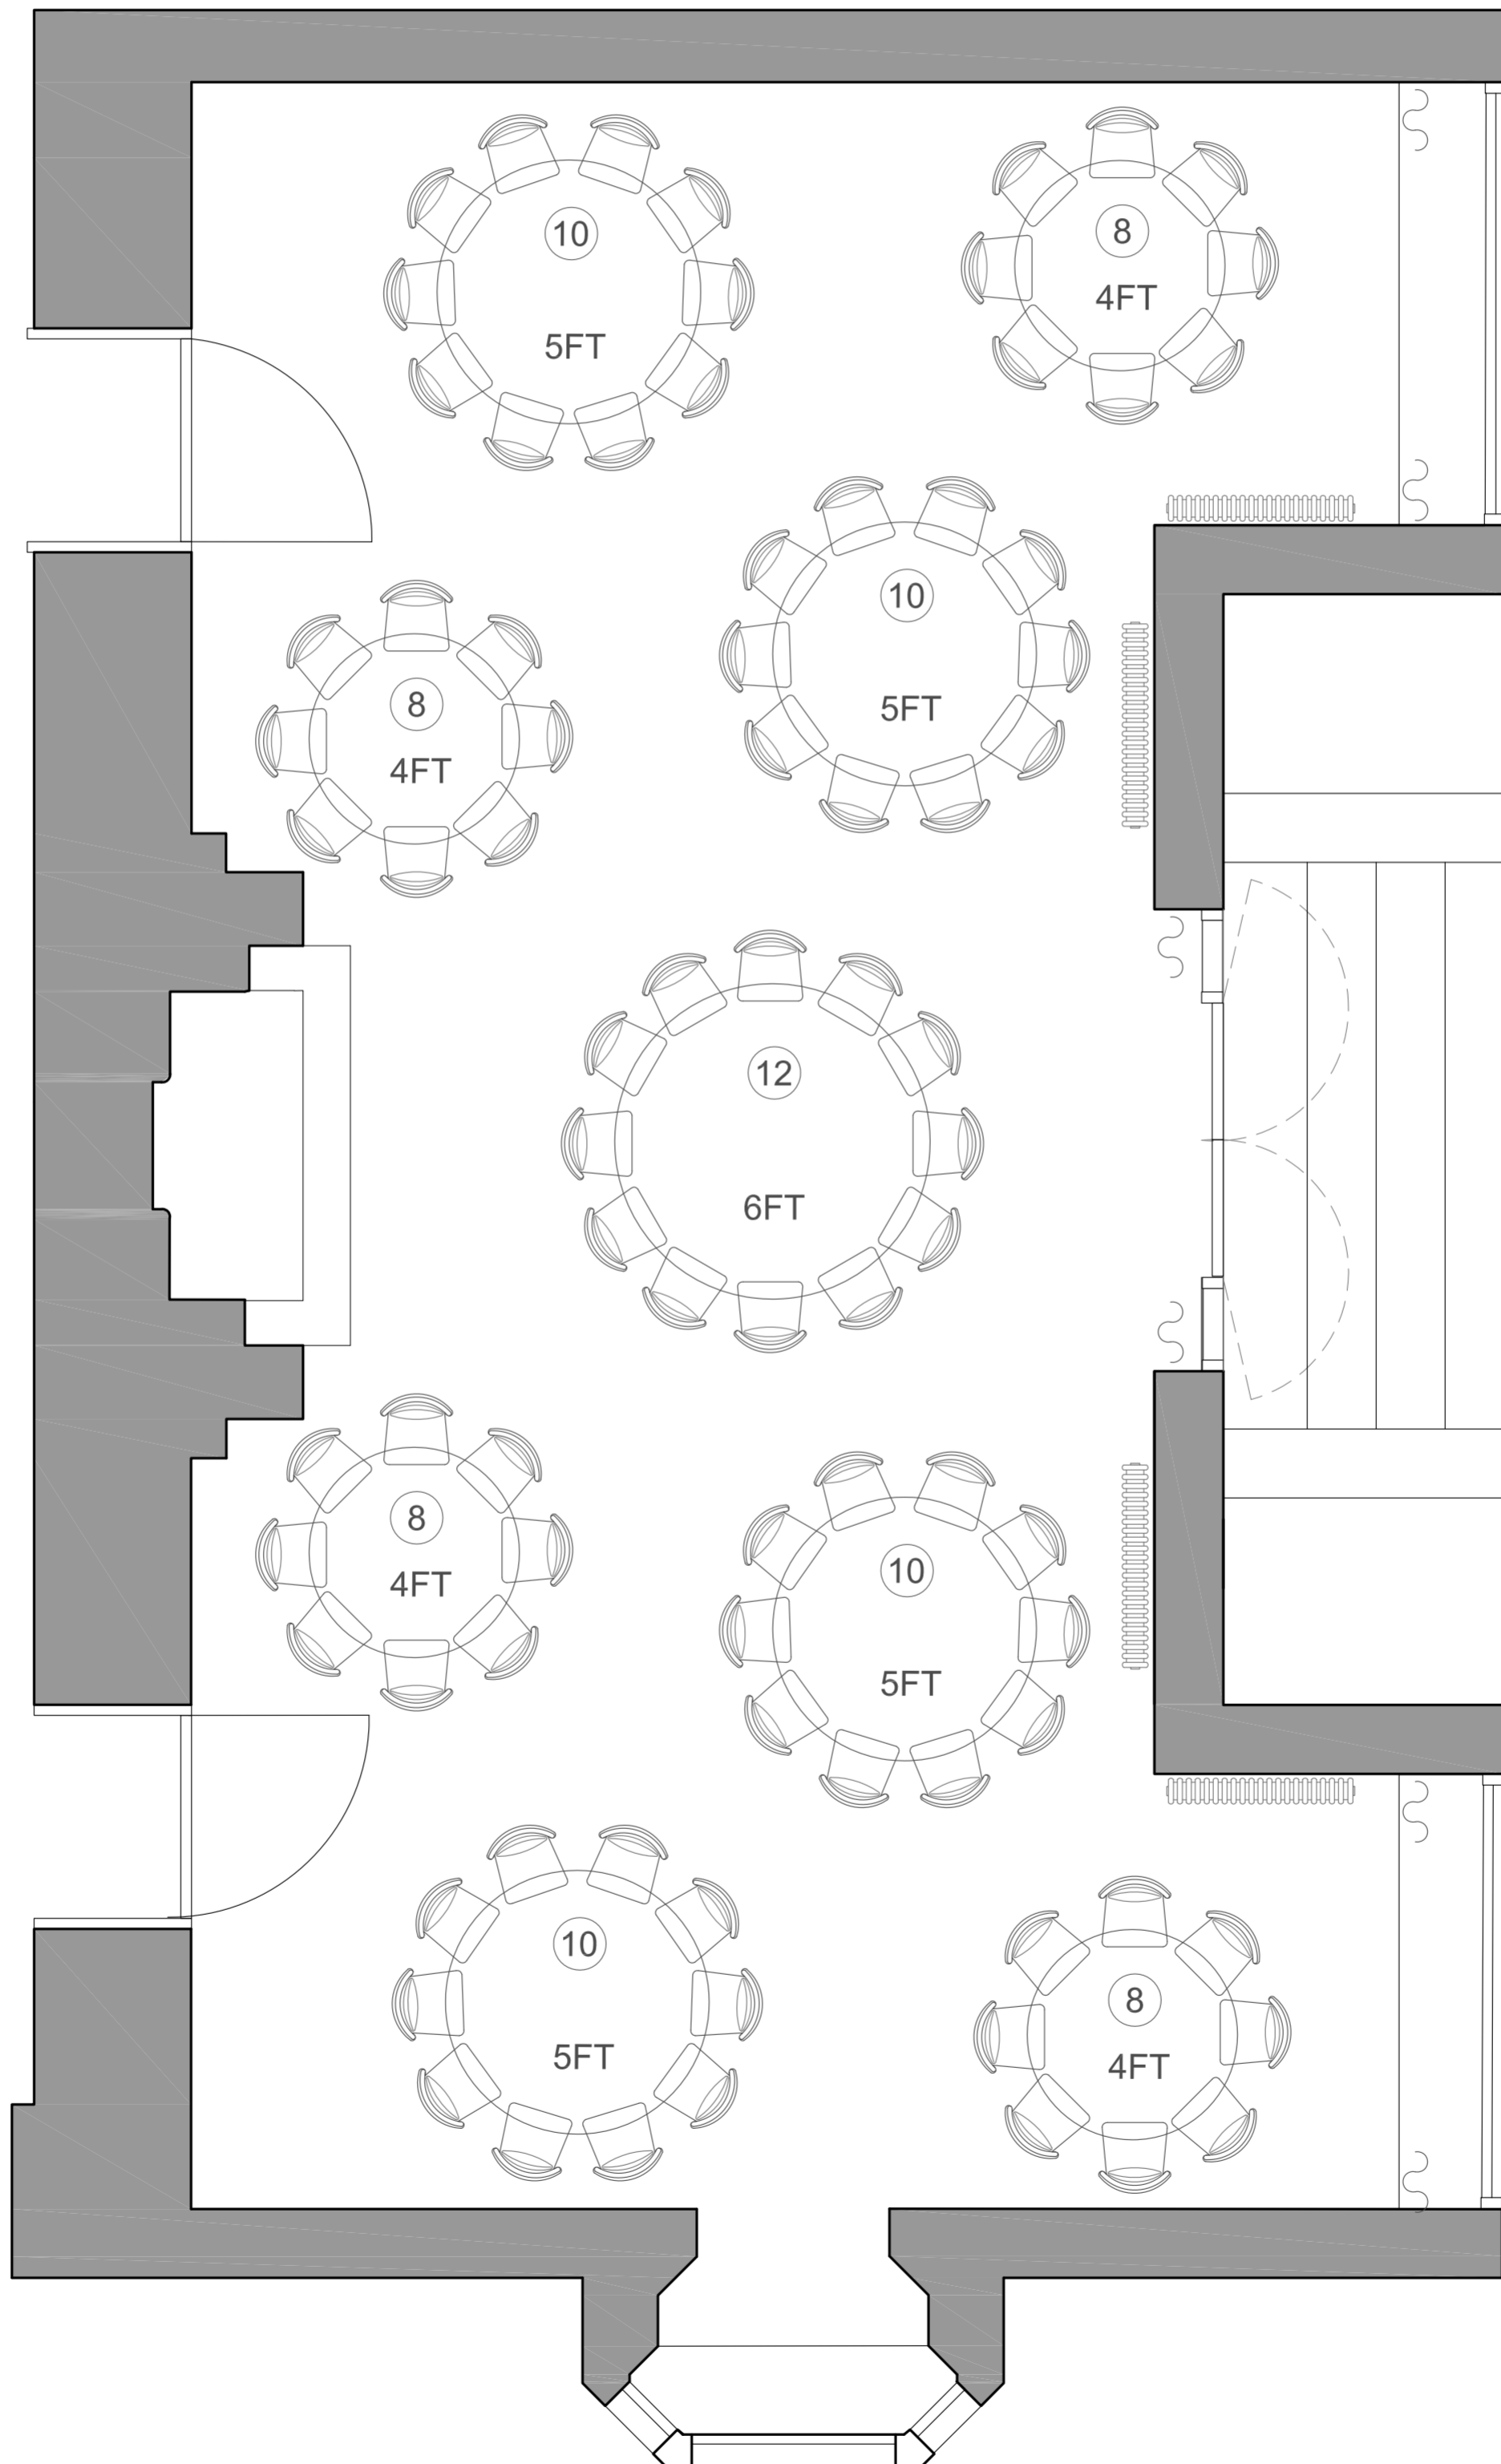

WEDDING BREAKFAST - LONG TABLES WITH ROUND CENTRE TABLE - SEATING 72

HIGHFIELD

THE DRAWING ROOM

Welcome to The Drawing Room, the largest of function rooms at The Highfield House, with its grand fire place and beautiful views on to the terrace, the perfect room for a summer or winter wedding.

WEDDING BREAKFAST - ROUND TABLES - SEATING 68

HIGHFIELD

THE DRAWING ROOM

Welcome to The Drawing Room, the largest of function rooms at The Highfield House, with its grand fire place and beautiful views on to the terrace, the perfect room for a summer or winter wedding.

WEDDING BREAKFAST - MIXED ROUND TABLES - SEATING 84

HIGHFIELD

THE DRAWING ROOM

Welcome to The Drawing Room, the largest of function rooms at The Highfield House, with its grand fire place and beautiful views on to the terrace, the perfect room for a summer or winter wedding.

WEDDING BREAKFAST - SINGLE BANQUET TABLE - SEATING 34

HIGHFIELD

THE DRAWING ROOM

Welcome to The Drawing Room, the largest of function rooms at The Highfield House, with its grand fire place and beautiful views on to the terrace, the perfect room for a summer or winter wedding.