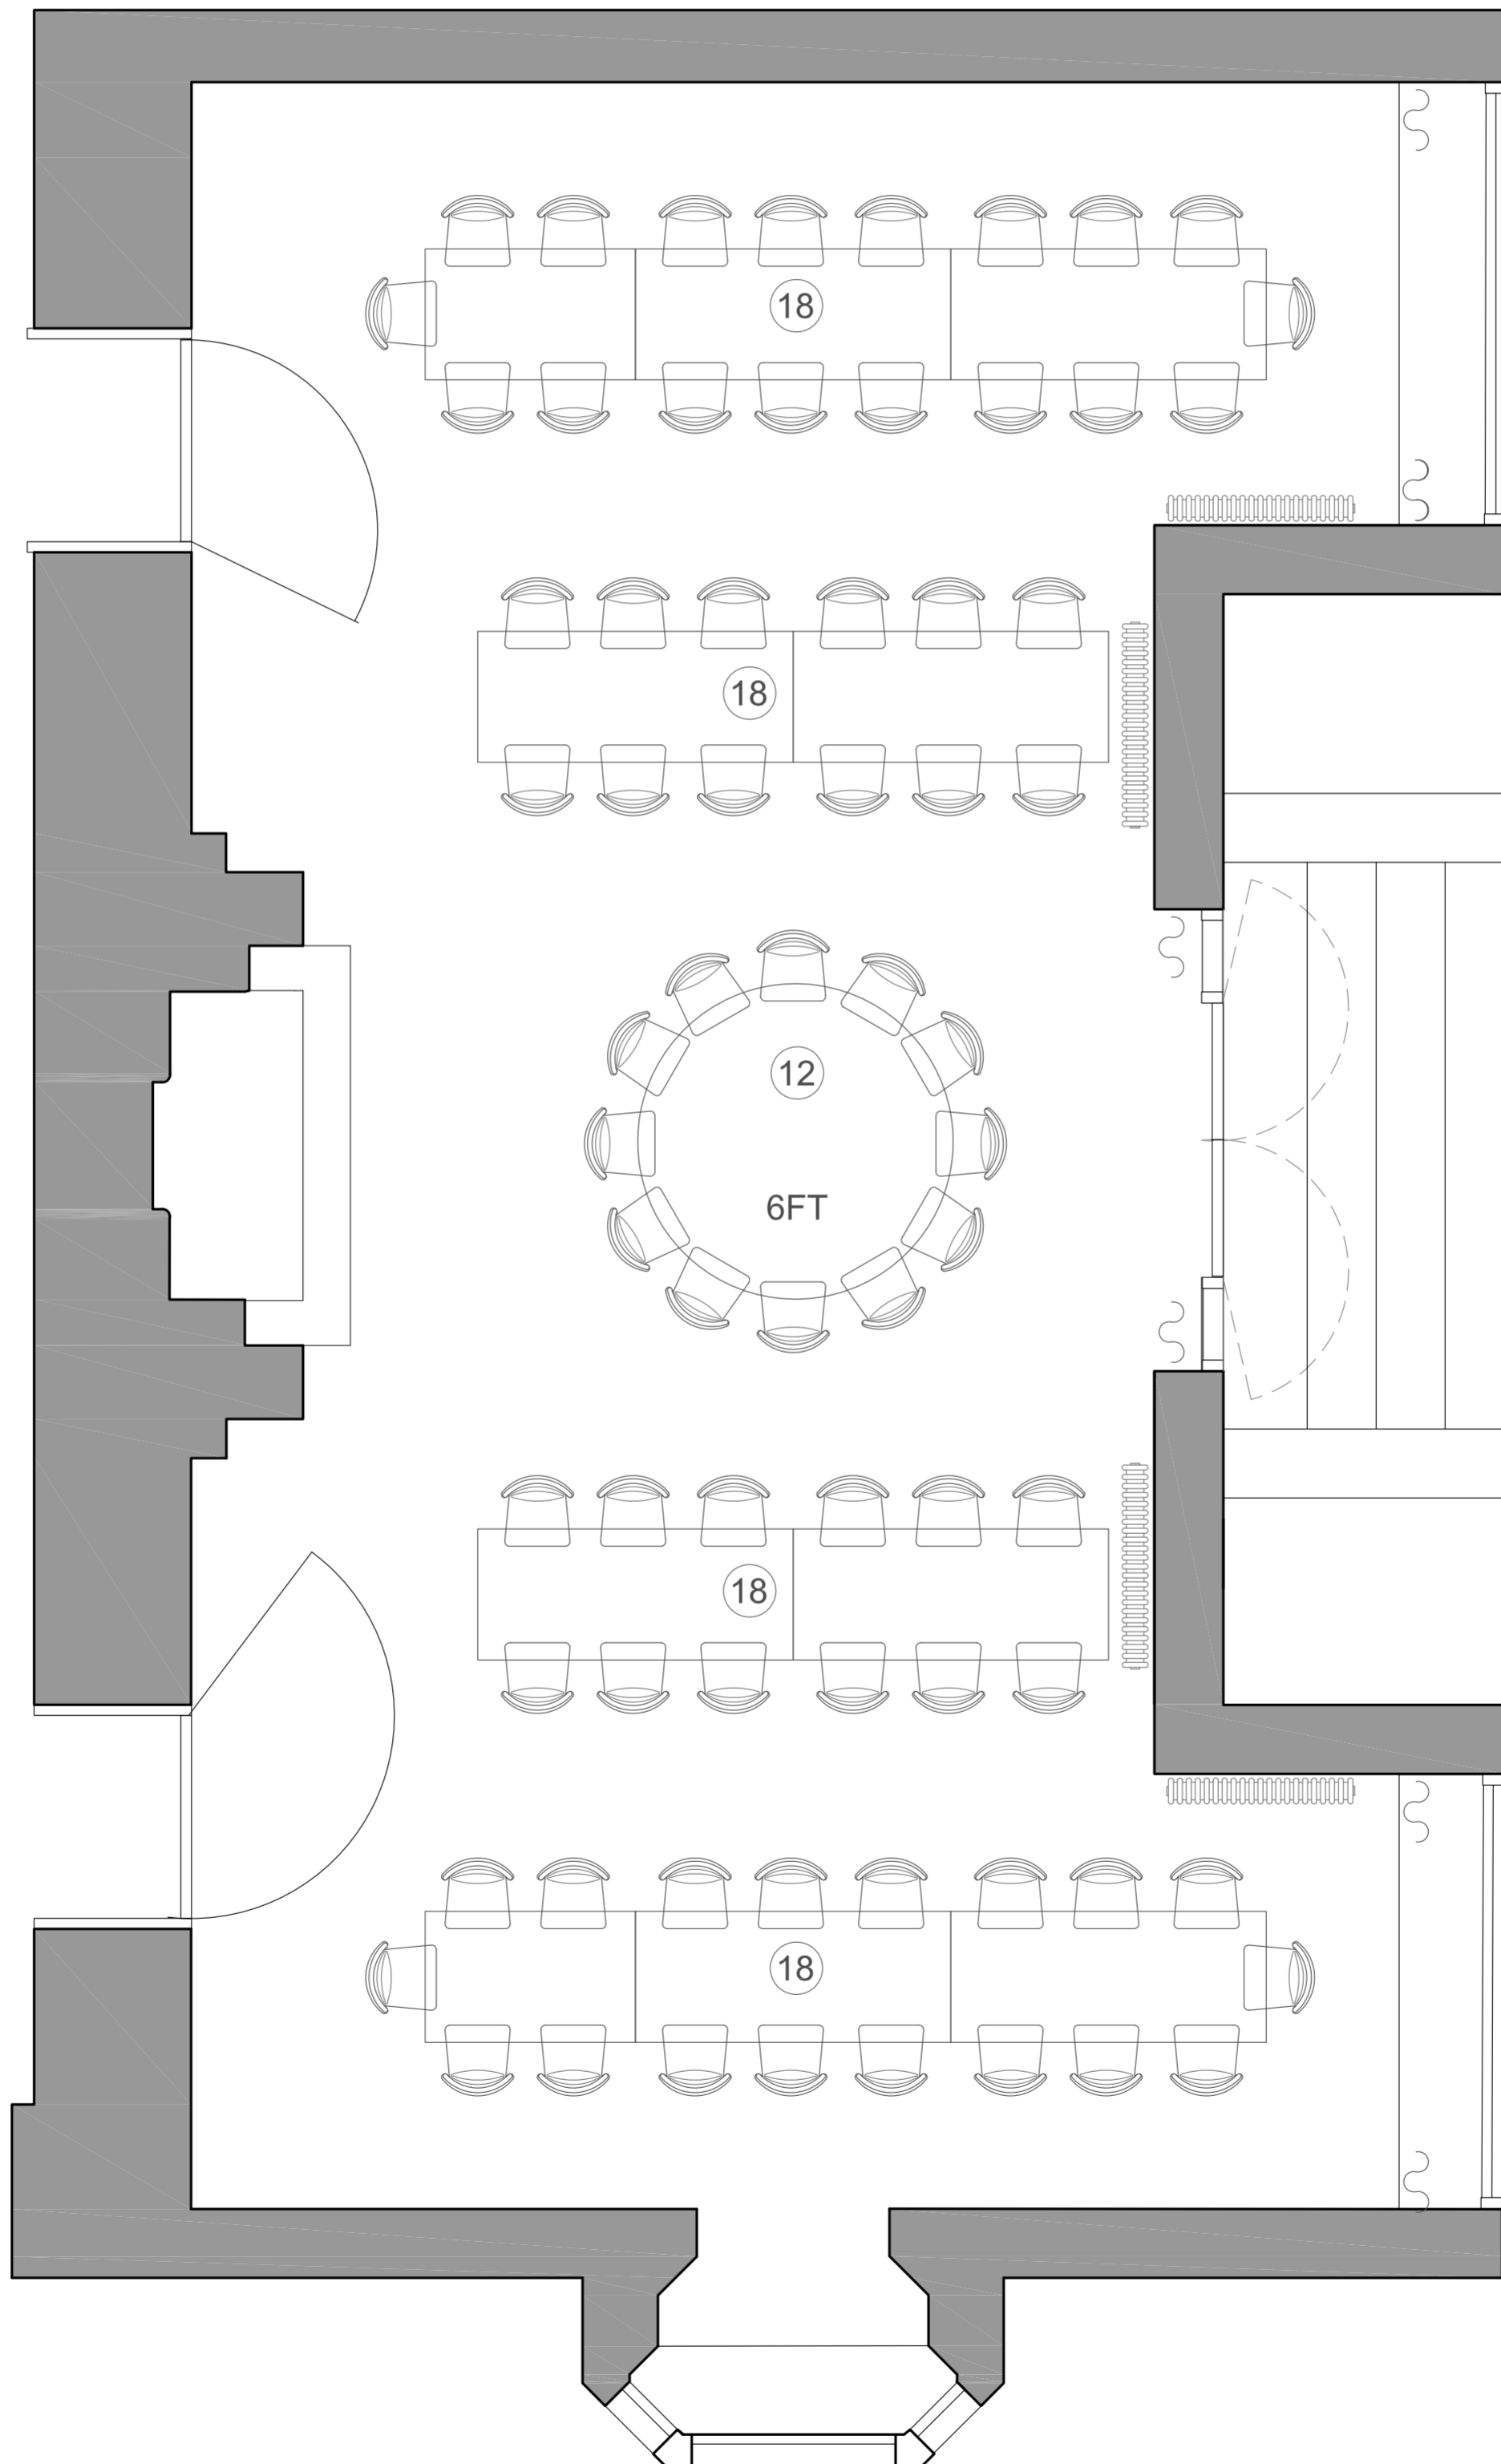

WEDDING BREAKFAST - MIXED TABLES - SEATING 72

HIGHFIELD

THE DRAWING ROOM

Welcome to The Drawing Room, the largest of function rooms at The Highfield House, with its grand fire place and beautiful views on to the terrace, the perfect room for a summer or winter wedding.

WEDDING BREAKFAST - LONG TABLES WITH ROUND CENTRE TABLE - SEATING 72

HIGHFIELD

THE DRAWING ROOM

Welcome to The Drawing Room, the largest of function rooms at The Highfield House, with its grand fire place and beautiful views on to the terrace, the perfect room for a summer or winter wedding.