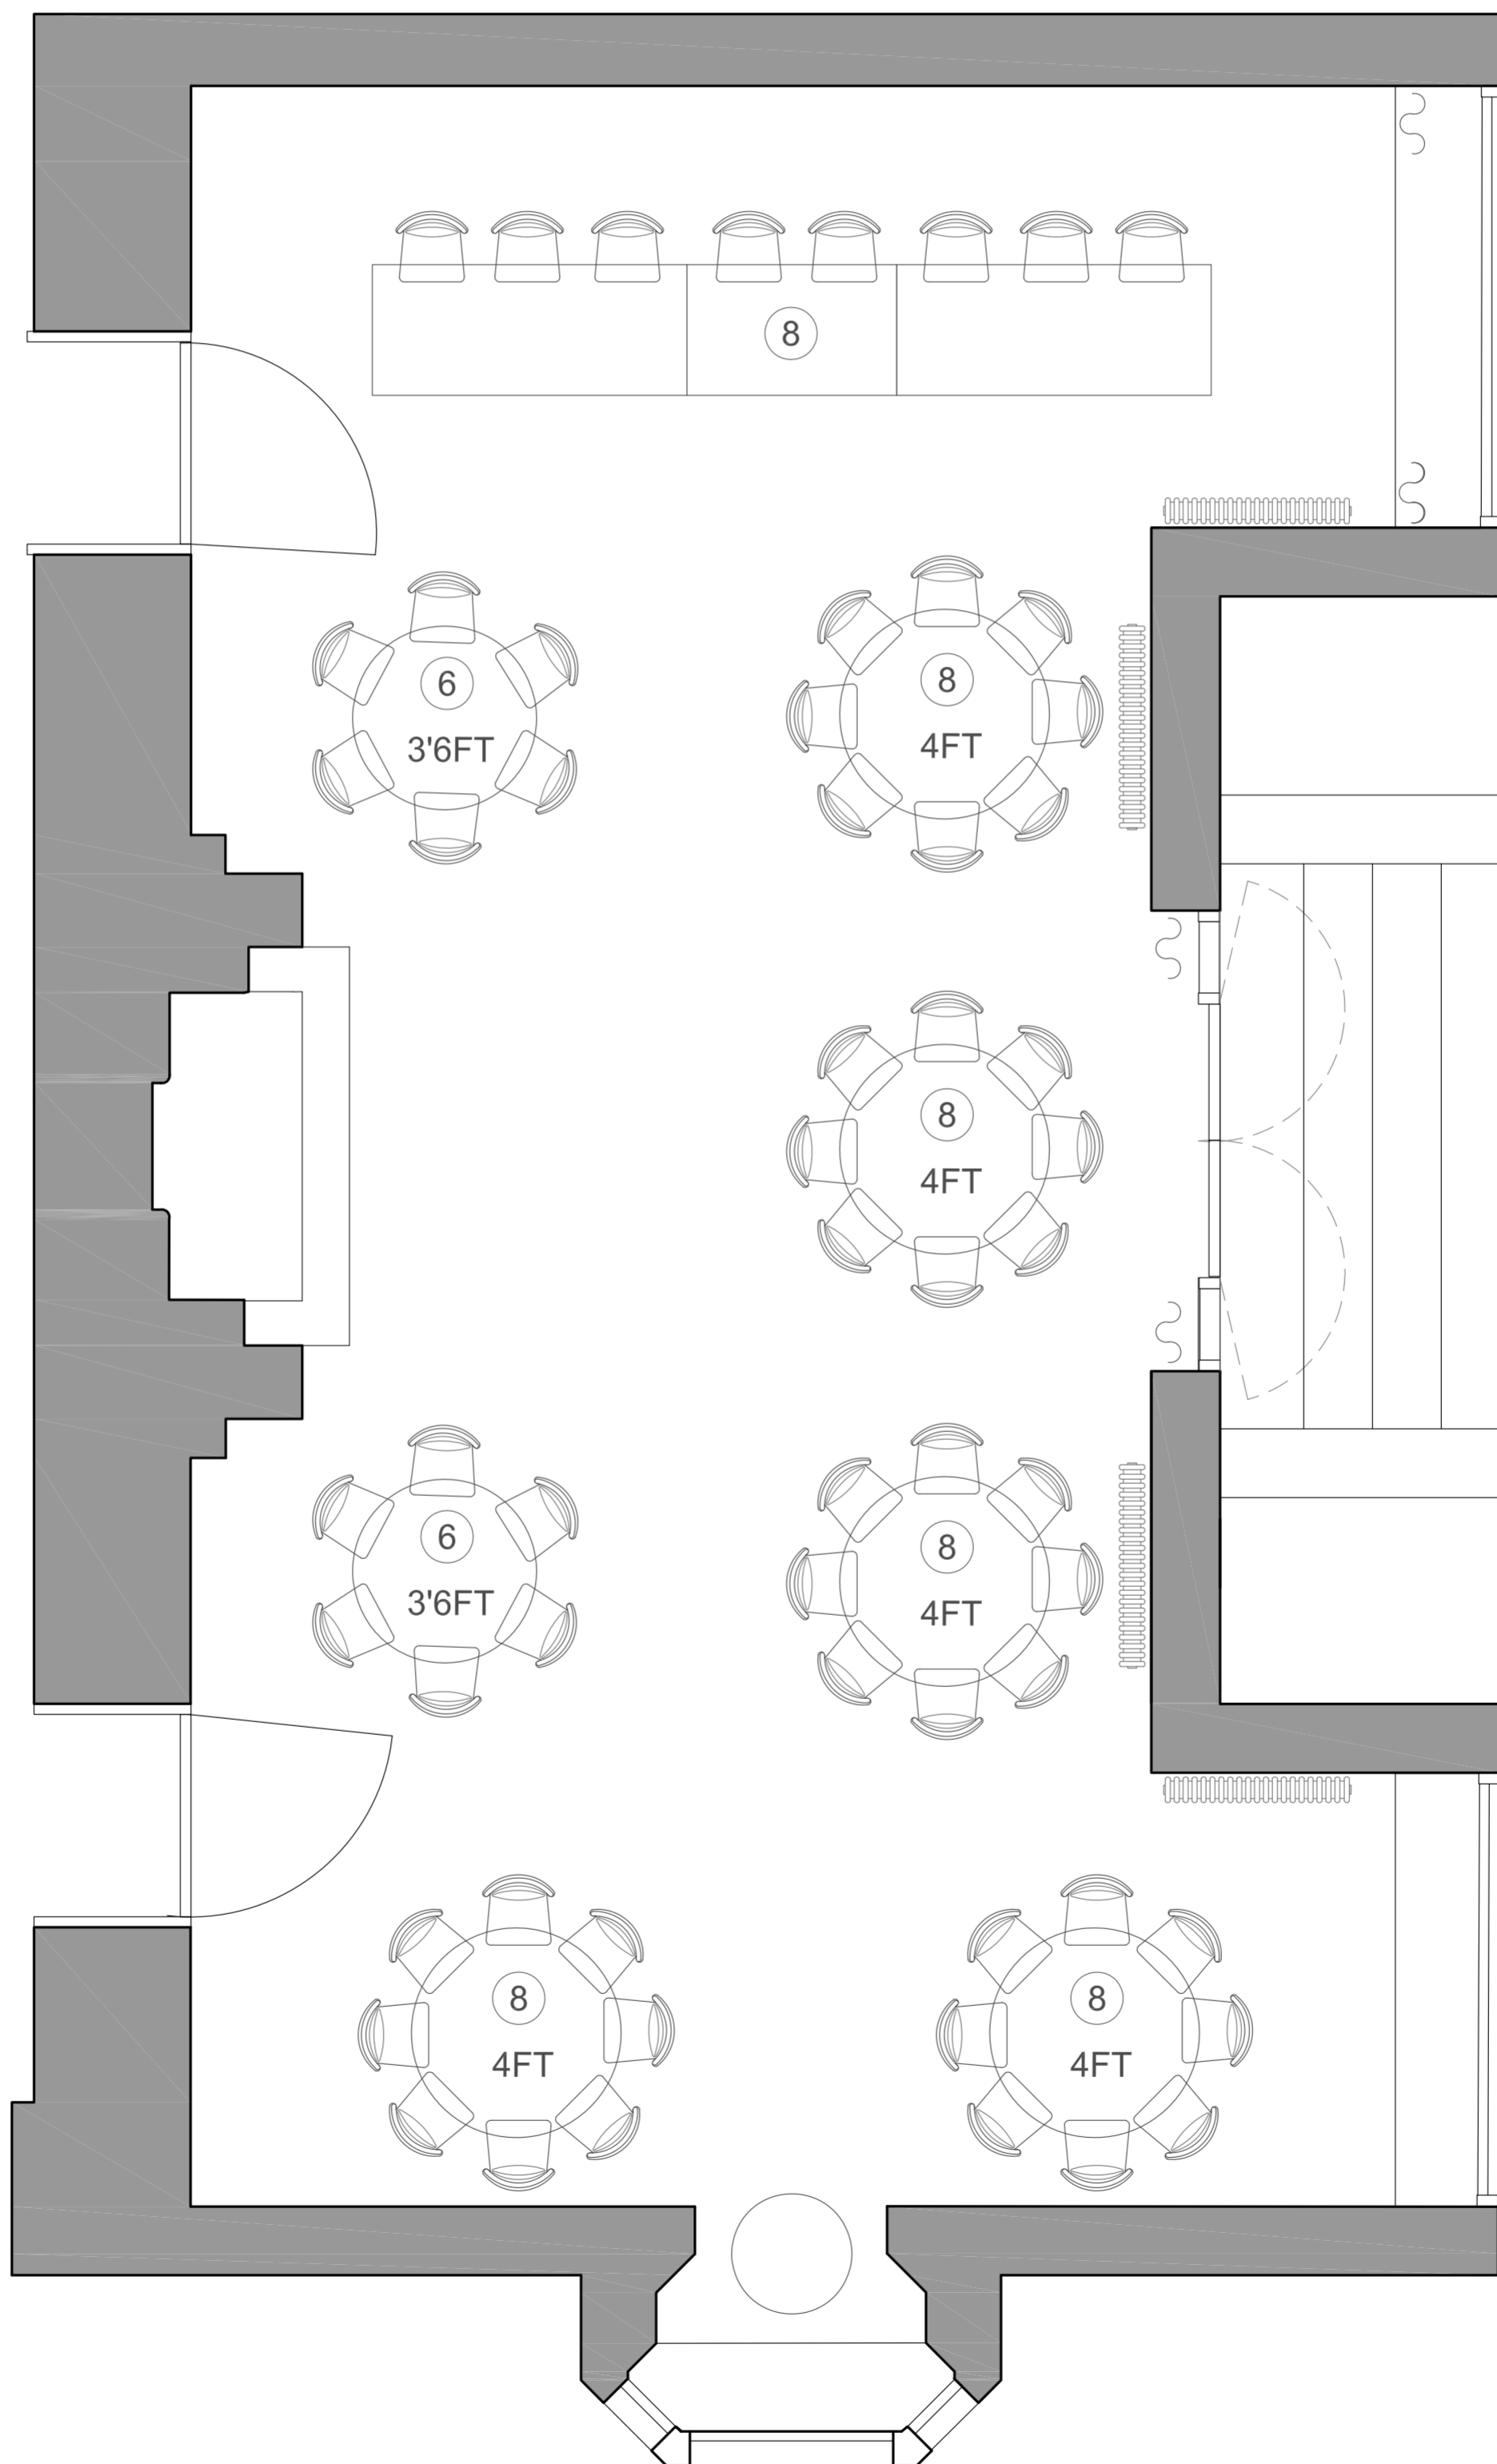

STYLISH OPULENCE, EXCLUSIVELY YOURS...

HIGHFIELD

THE DRAWING ROOM

Welcome to The Drawing Room, the largest of function rooms at The Highfield House, with its grand fire place and beautiful views on to the terrace, the perfect room for a summer or winter wedding.

WEDDING BREAKFAST - LONG TOP TABLE - SEATING 60

HIGHFIELD

THE DRAWING ROOM

Welcome to The Drawing Room, the largest of function rooms at The Highfield House, with its grand fire place and beautiful views on to the terrace, the perfect room for a summer or winter wedding.

WEDDING BREAKFAST - ROUND TABLES WITH TOP TABLE - SEATING 64

HIGHFIELD

THE DRAWING ROOM

Welcome to The Drawing Room, the largest of function rooms at The Highfield House, with its grand fire place and beautiful views on to the terrace, the perfect room for a summer or winter wedding.