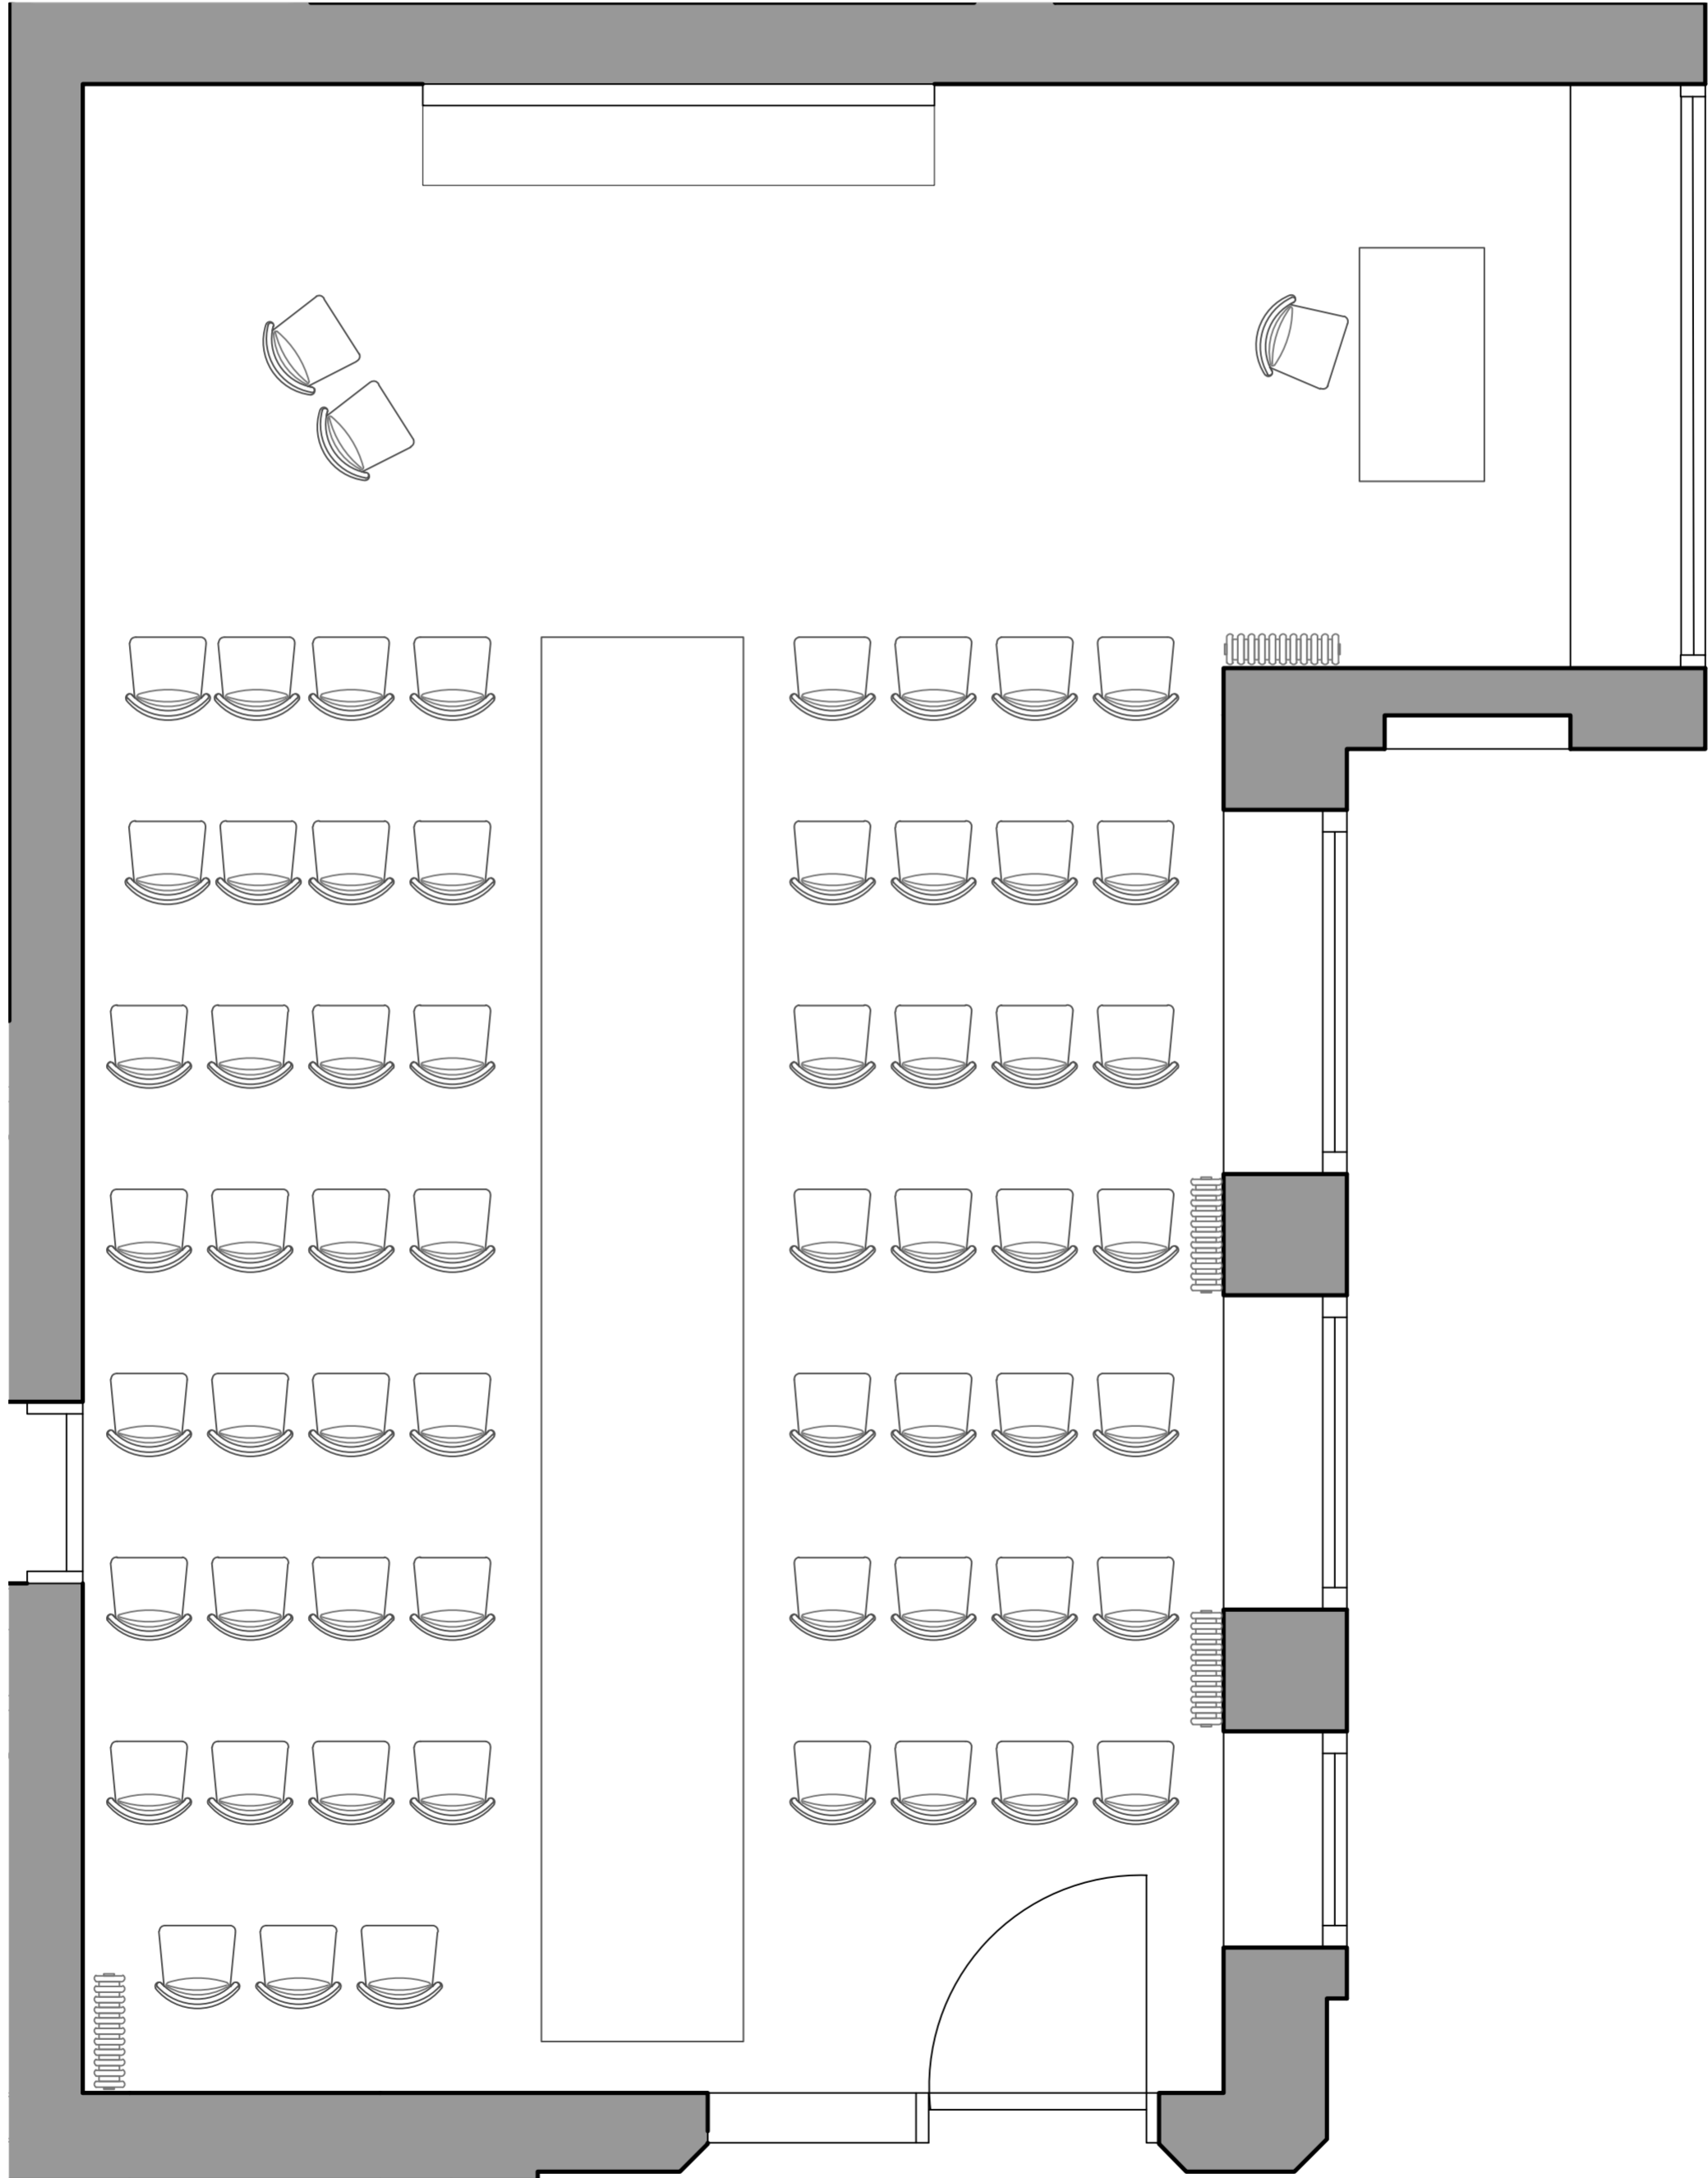

THE CEREMONY - STRAIGHT - SEATING 62

HIGHFIELD

THE GREAT HALL

Welcome to The Great Hall the grandest of function rooms at The Highfield House, with it's spectacular vaulted ceiling, the perfect room for the ceremony or as evening reception with views of the sun setting from the largest of windows.

WEDDING BREAKFAST - LONG TABLES - SEATING 48

HIGHFIELD

THE EVENING PARLOUR

Welcome to The Evening Parlour, the most intimate of our function rooms at The Highfield House, with its modest design and fireplace this is the perfect location for small party dining, ground floor ceremonies, spill out room and evening lounge

THE CEREMONY - STRAIGHT - SEATING 61

HIGHFIELD

THE EVENING PARLOUR

Welcome to The Evening Parlour, the most intimate of our function rooms at The Highfield House, with its modest design and fireplace this is the perfect location for small party dining, ground floor ceremonies, spill out room and evening lounge

THE CEREMONY - WINGED - SEATING 57