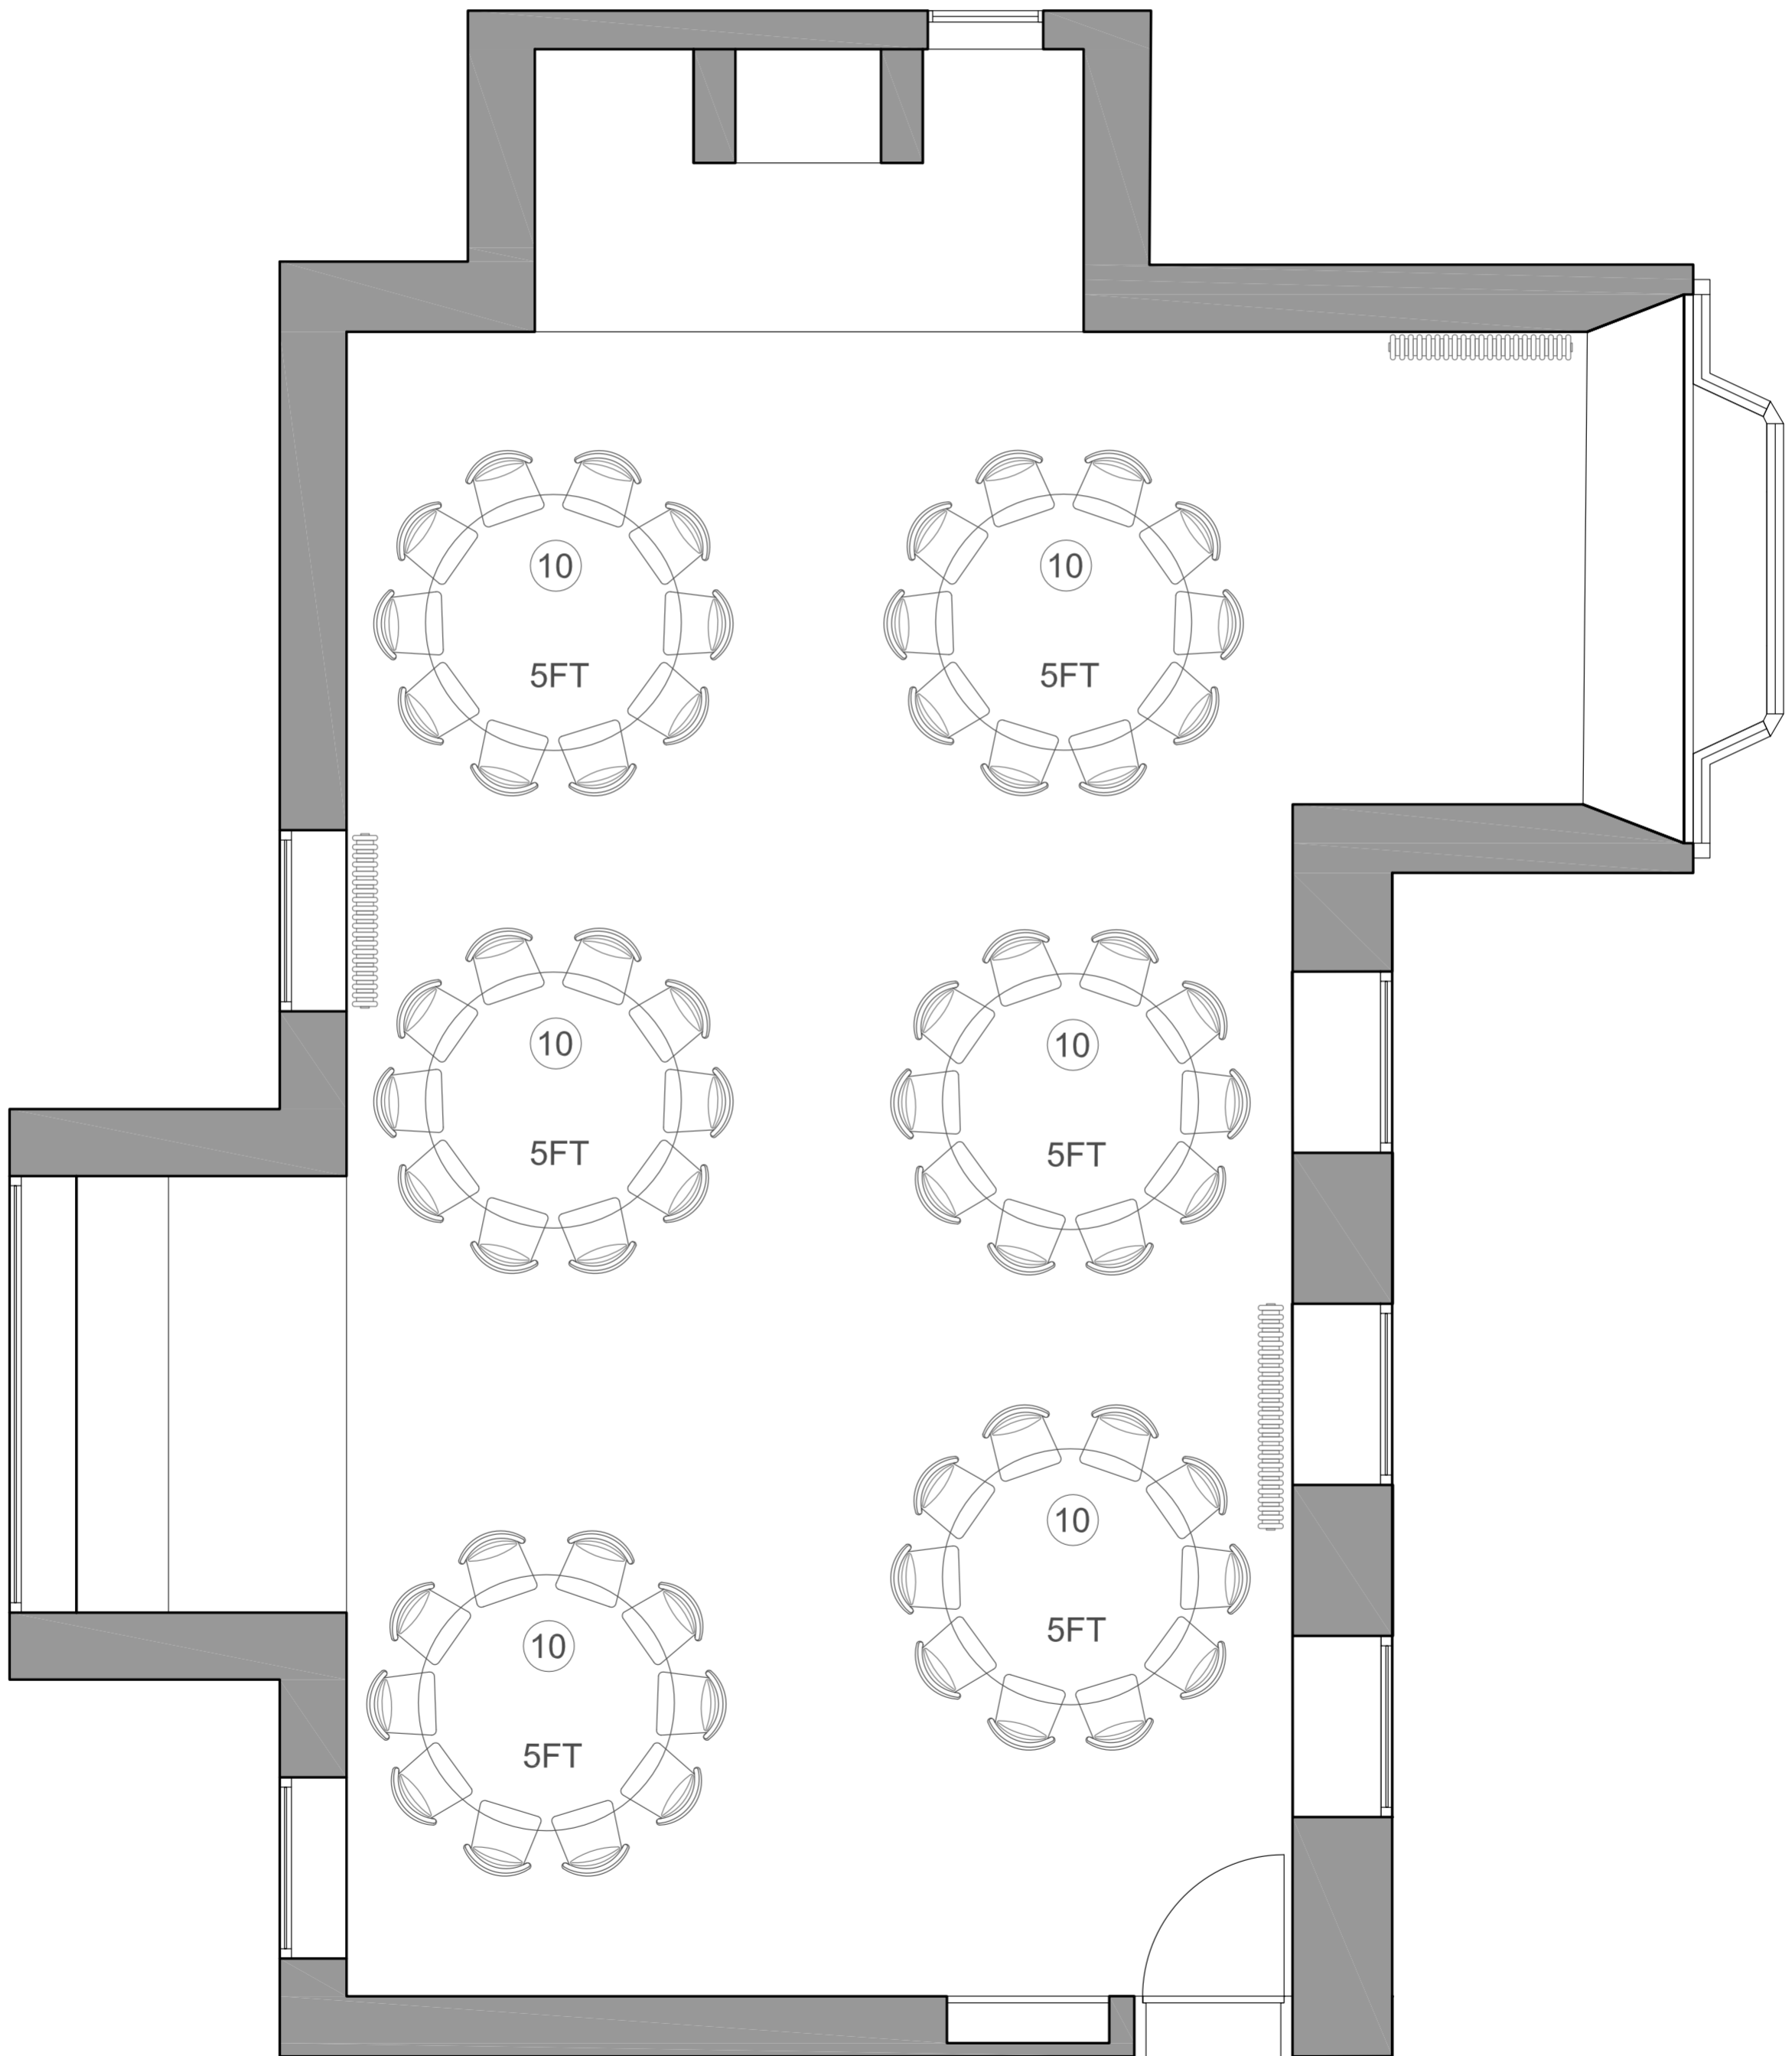

THE CEREMONY - STRAIGHT - SEATING 73

HIGHFIELD

THE DRAWING ROOM

Welcome to The Drawing Room, the largest of function rooms at The Highfield House, with its grand fire place and beautiful views on to the terrace, the perfect room for a summer or winter wedding.

THE CEREMONY - WINGED - SEATING 80

HIGHFIELD

THE GREAT HALL

Welcome to The Great Hall the grandest of function rooms at The Highfield House, with it's spectacular vaulted ceiling, the perfect room for the ceremony or as evening reception with views of the sun setting from the largest of windows.

WEDDING BREAKFAST - ROUND TABLES - SEATING 60

HIGHFIELD

THE GREAT HALL

Welcome to The Great Hall the grandest of function rooms at The Highfield House, with it's spectacular vaulted ceiling, the perfect room for the ceremony or as evening reception with views of the sun setting from the largest of windows.

WEDDING BREAKFAST - LONG TABLES - SEATING 58

HIGHFIELD

THE GREAT HALL

Welcome to The Great Hall the grandest of function rooms at The Highfield House, with it's spectacular vaulted ceiling, the perfect room for the ceremony or as evening reception with views of the sun setting from the largest of windows.