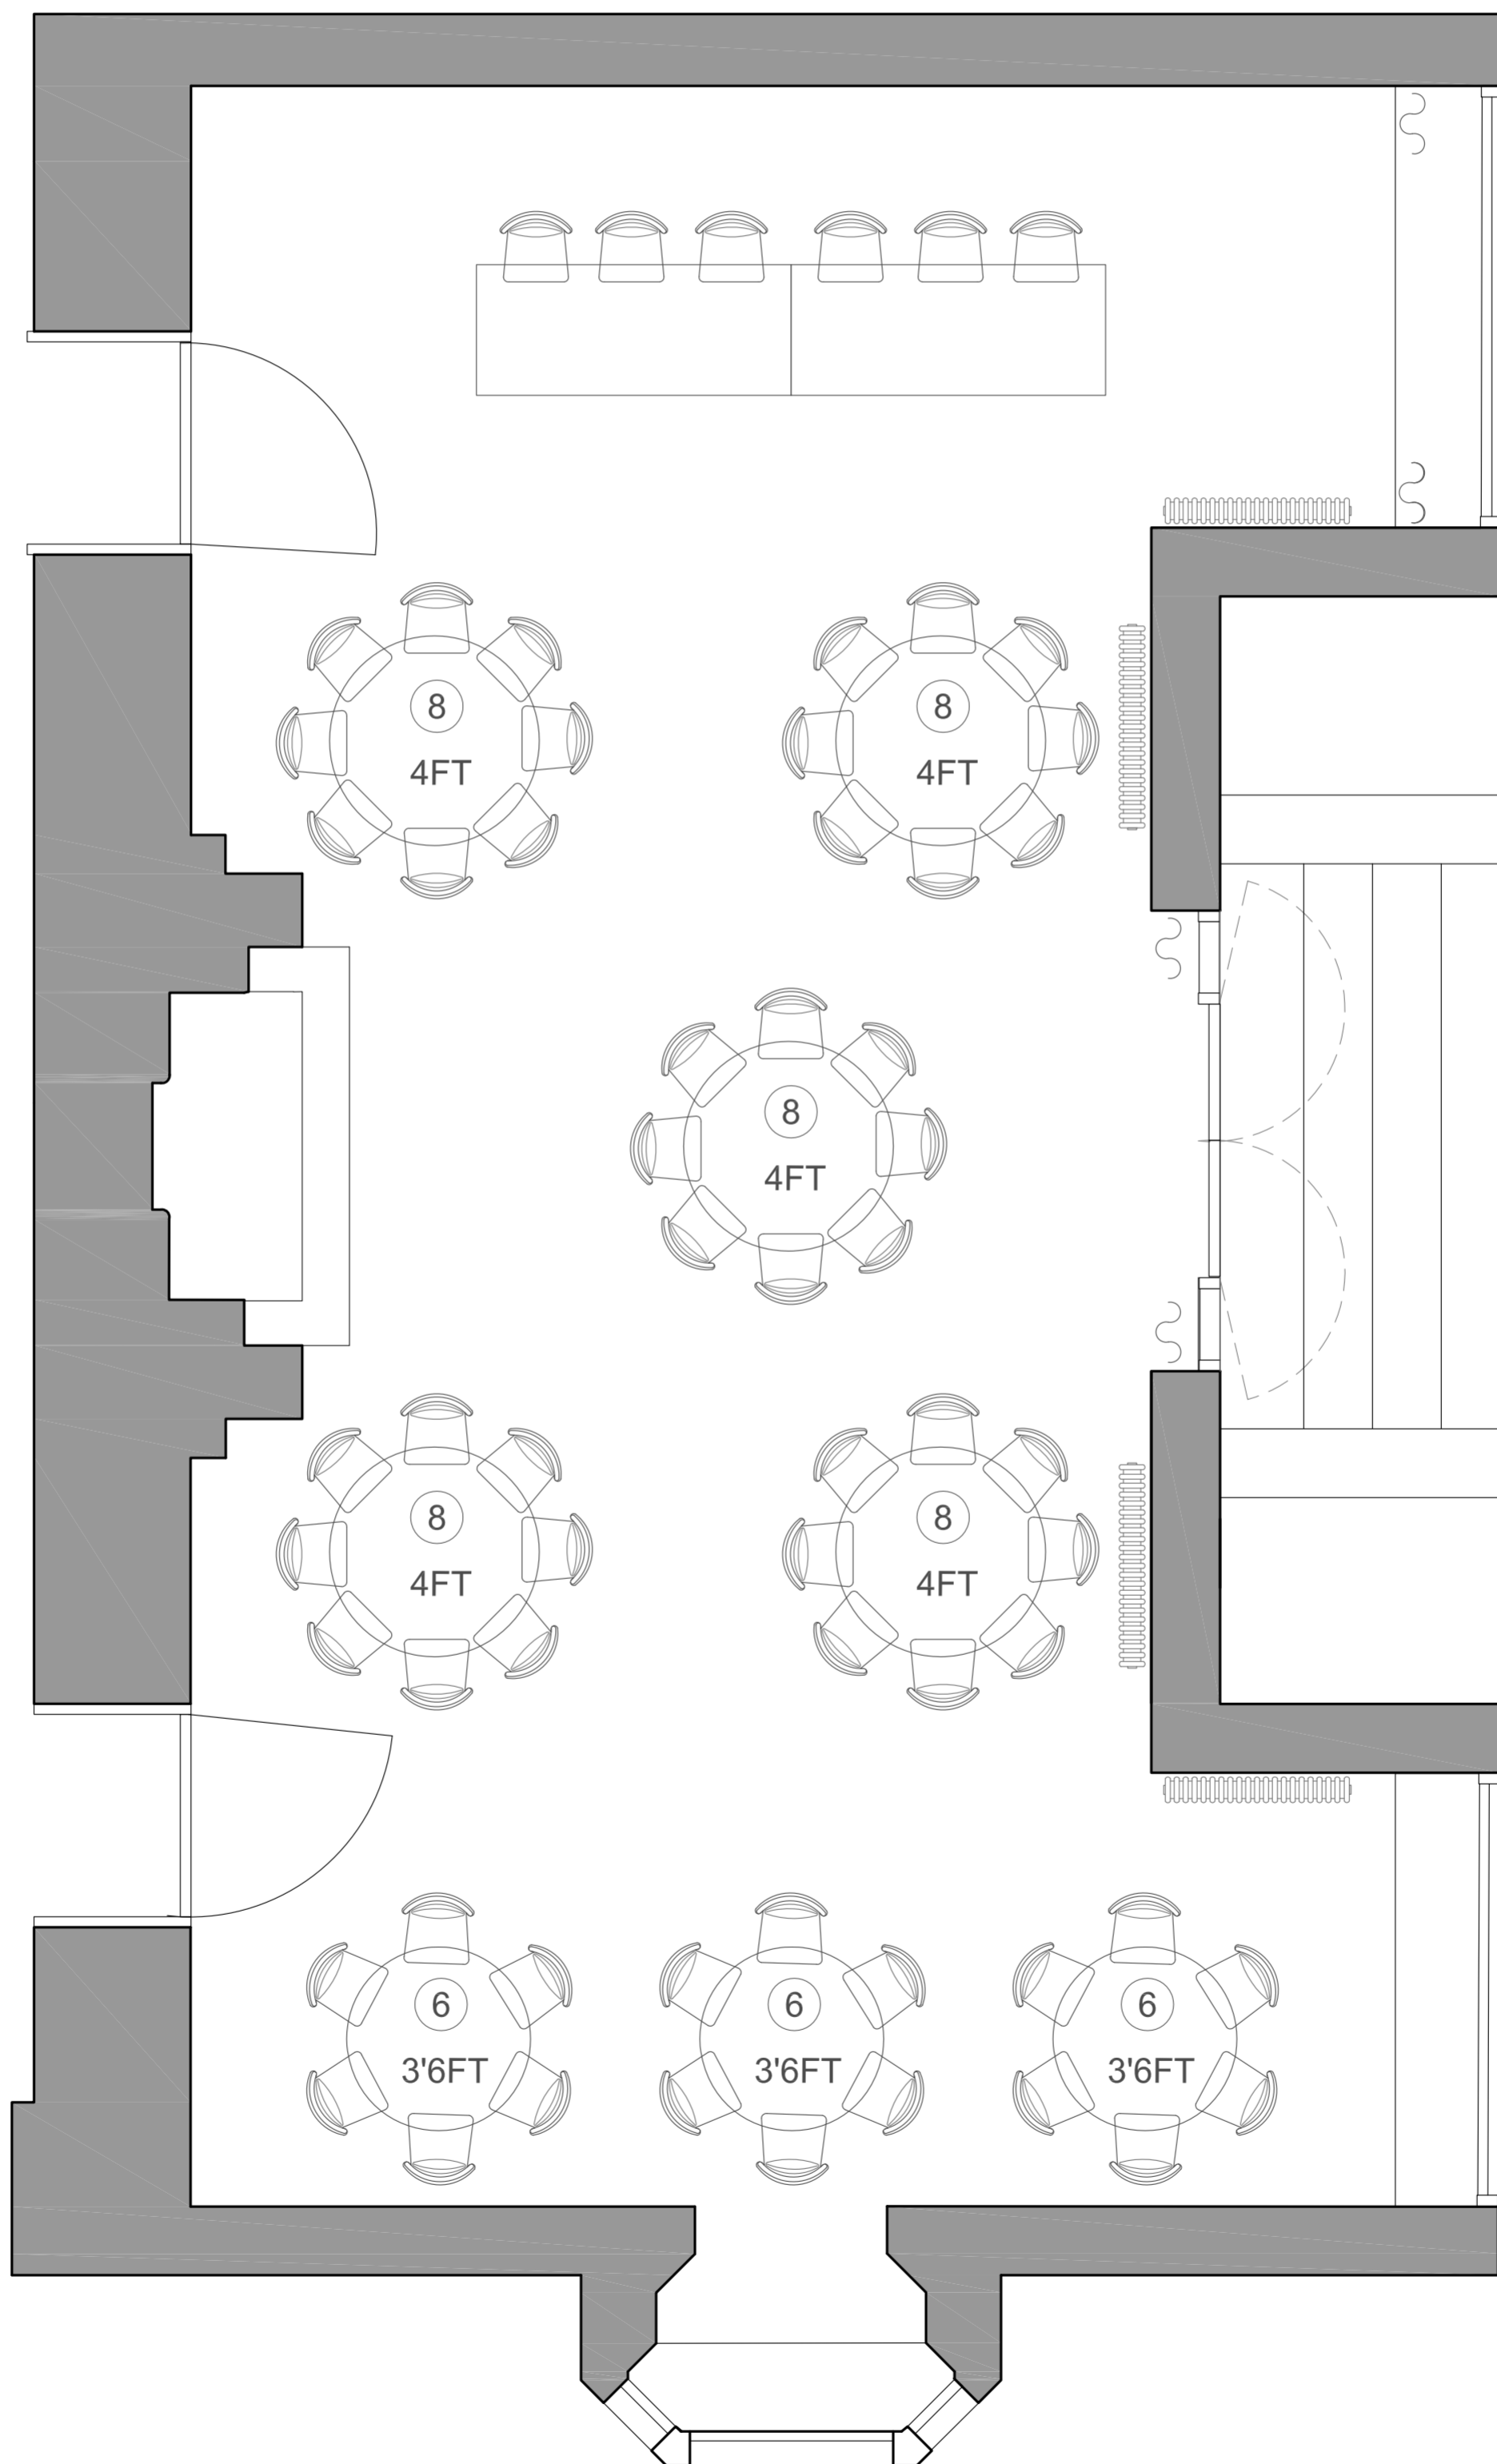

WEDDING BREAKFAST - LONG TOP TABLE - SEATING 60

HIGHFIELD

THE DRAWING ROOM

Welcome to The Drawing Room, the largest of function rooms at The Highfield House, with its grand fire place and beautiful views on to the terrace, the perfect room for a summer or winter wedding.

WEDDING BREAKFAST - ROUND TABLES WITH TOP TABLE - SEATING 64

HIGHFIELD

THE DRAWING ROOM

Welcome to The Drawing Room, the largest of function rooms at The Highfield House, with its grand fire place and beautiful views on to the terrace, the perfect room for a summer or winter wedding.

WEDDING BREAKFAST - CENTRAL TOP TABLE - SEATING 70

HIGHFIELD

THE DRAWING ROOM

Welcome to The Drawing Room, the largest of function rooms at The Highfield House, with its grand fire place and beautiful views on to the terrace, the perfect room for a summer or winter wedding.