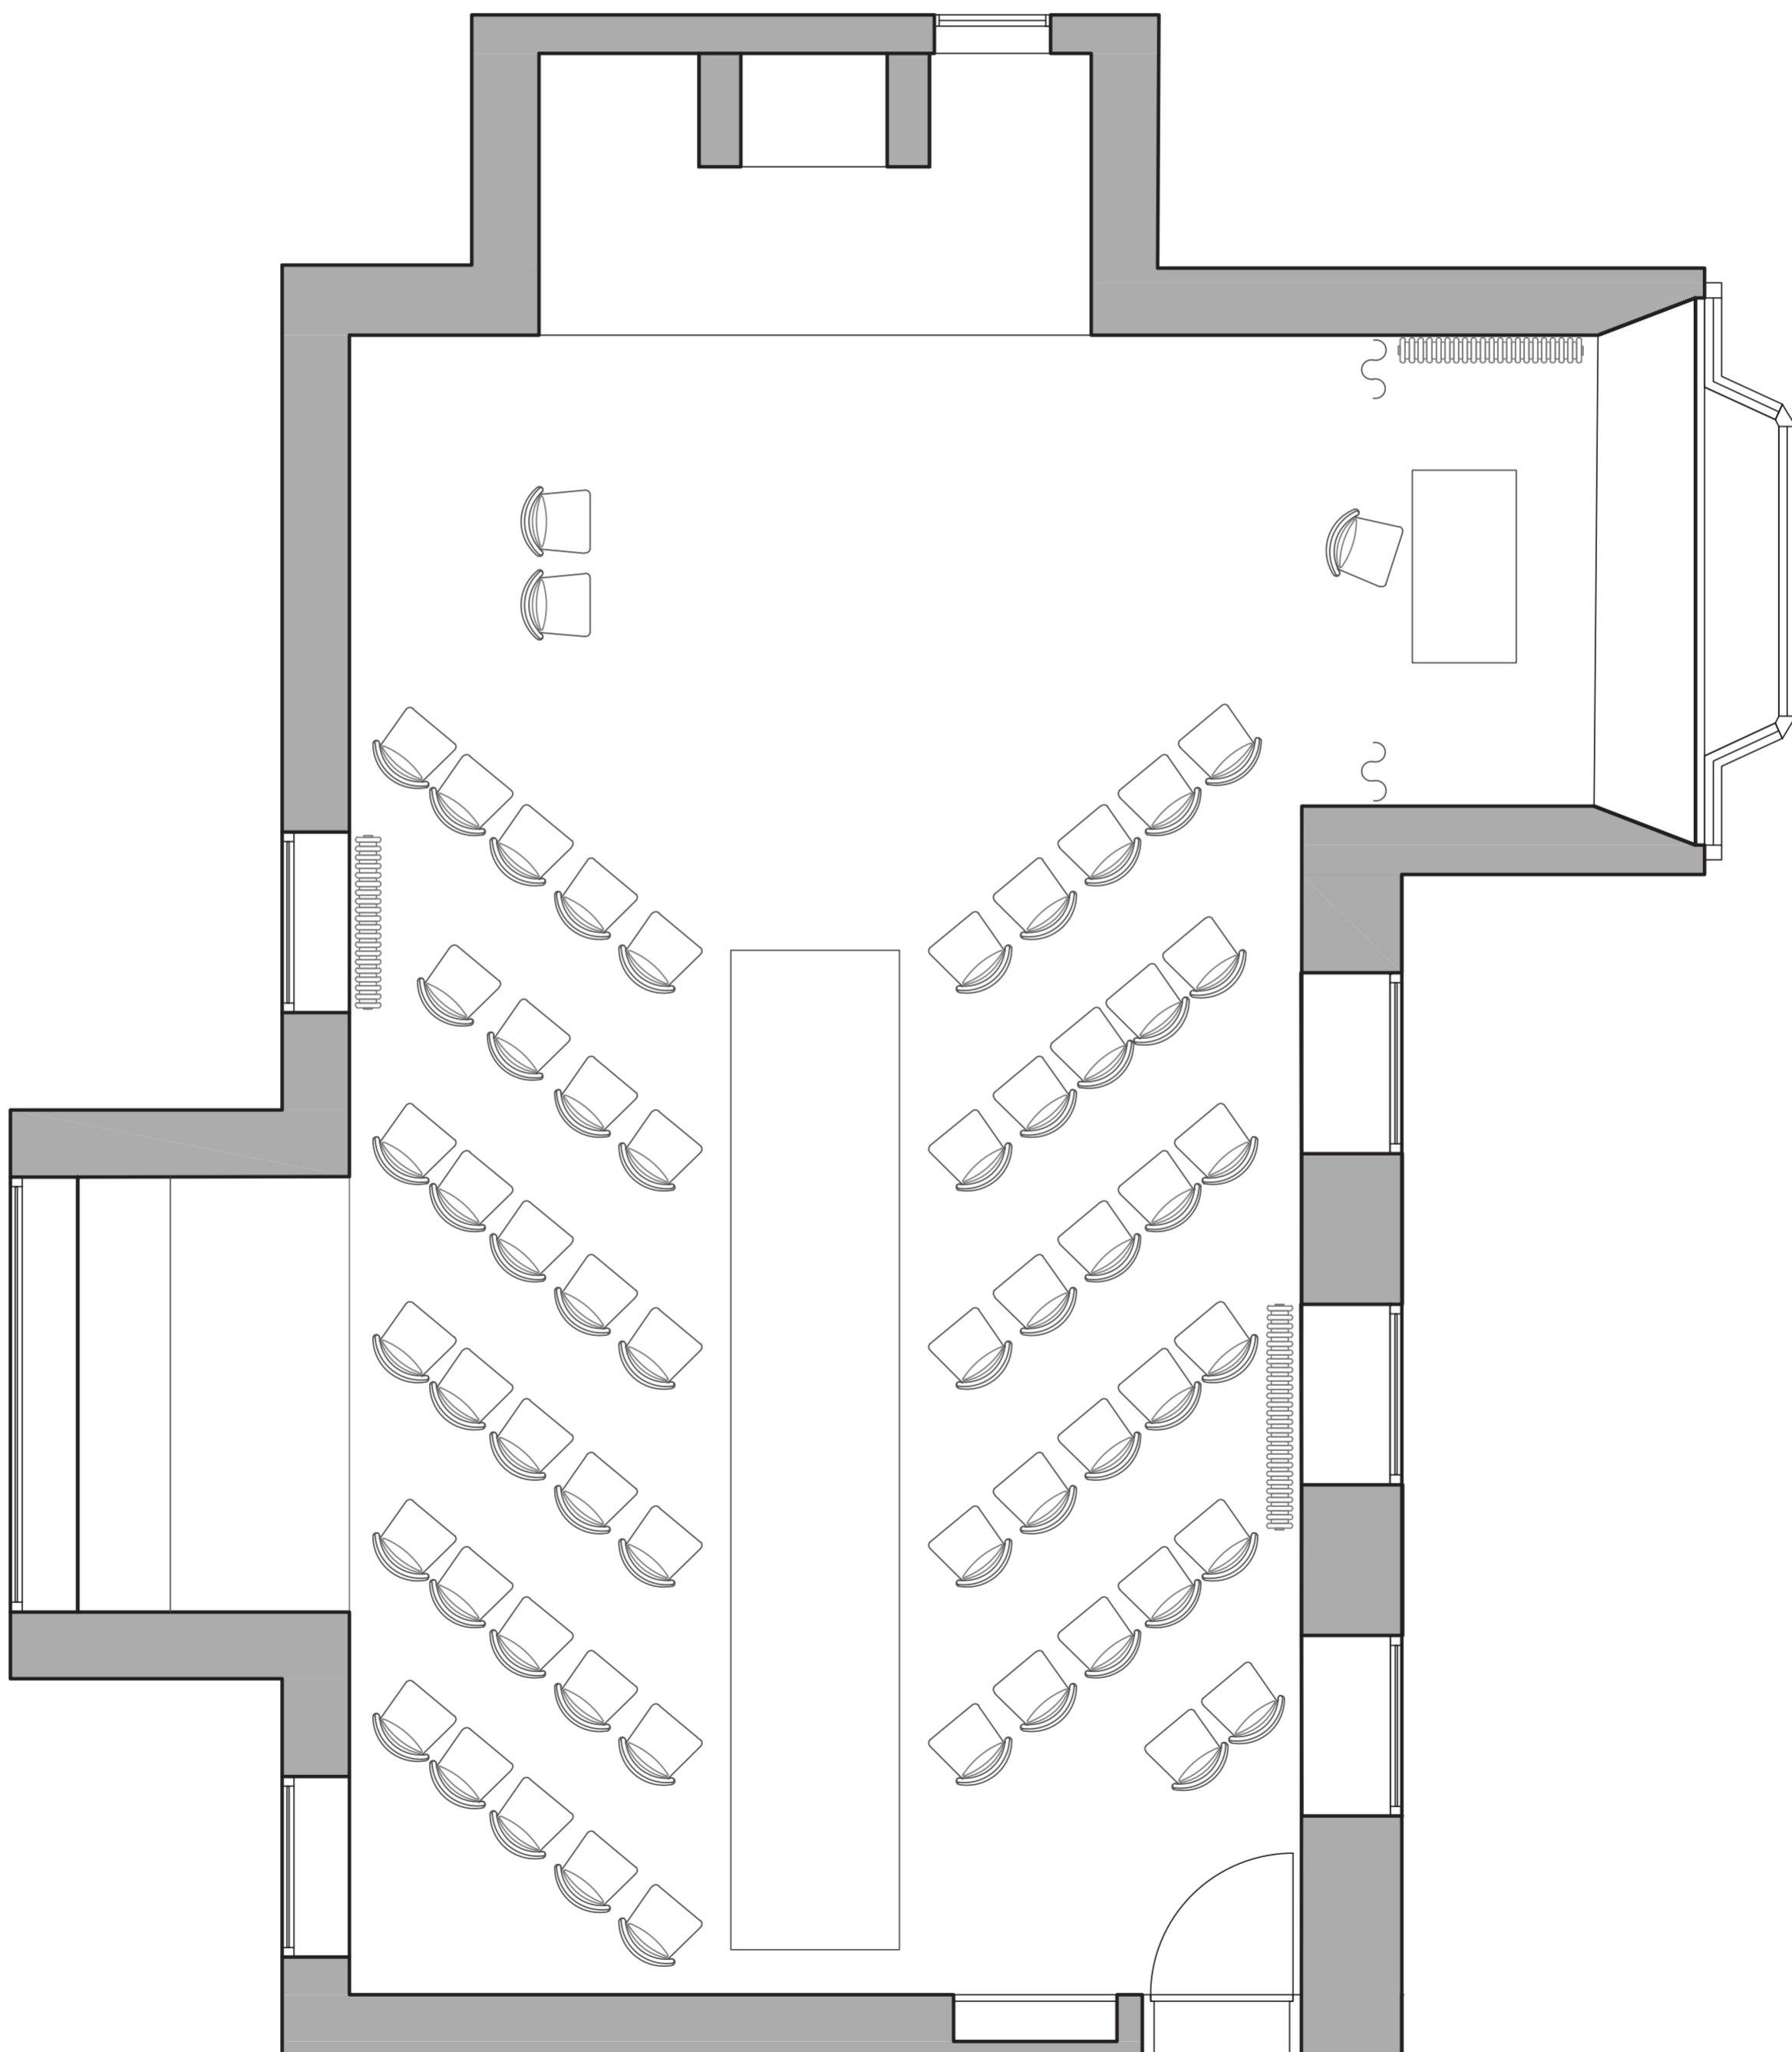

WEDDING BREAKFAST - LONG TABLES - SEATING 58

HIGHFIELD

THE GREAT HALL

Welcome to The Great Hall the grandest of function rooms at The Highfield House, with it's spectacular vaulted ceiling, the perfect room for the ceremony or as evening reception with views of the sun setting from the largest of windows.

THE CEREMONY - STRAIGHT - SEATING 62

HIGHFIELD

THE GREAT HALL

Welcome to The Great Hall the grandest of function rooms at The Highfield House, with it's spectacular vaulted ceiling, the perfect room for the ceremony or as evening reception with views of the sun setting from the largest of windows.

THE CEREMONY - WINGED - SEATING 56

HIGHFIELD

THE EVENING PARLOUR

Welcome to The Evening Parlour, the most intimate of our function rooms at The Highfield House, with its modest design and fireplace this is the perfect location for small party dining, ground floor ceremonies, spill out room and evening lounge