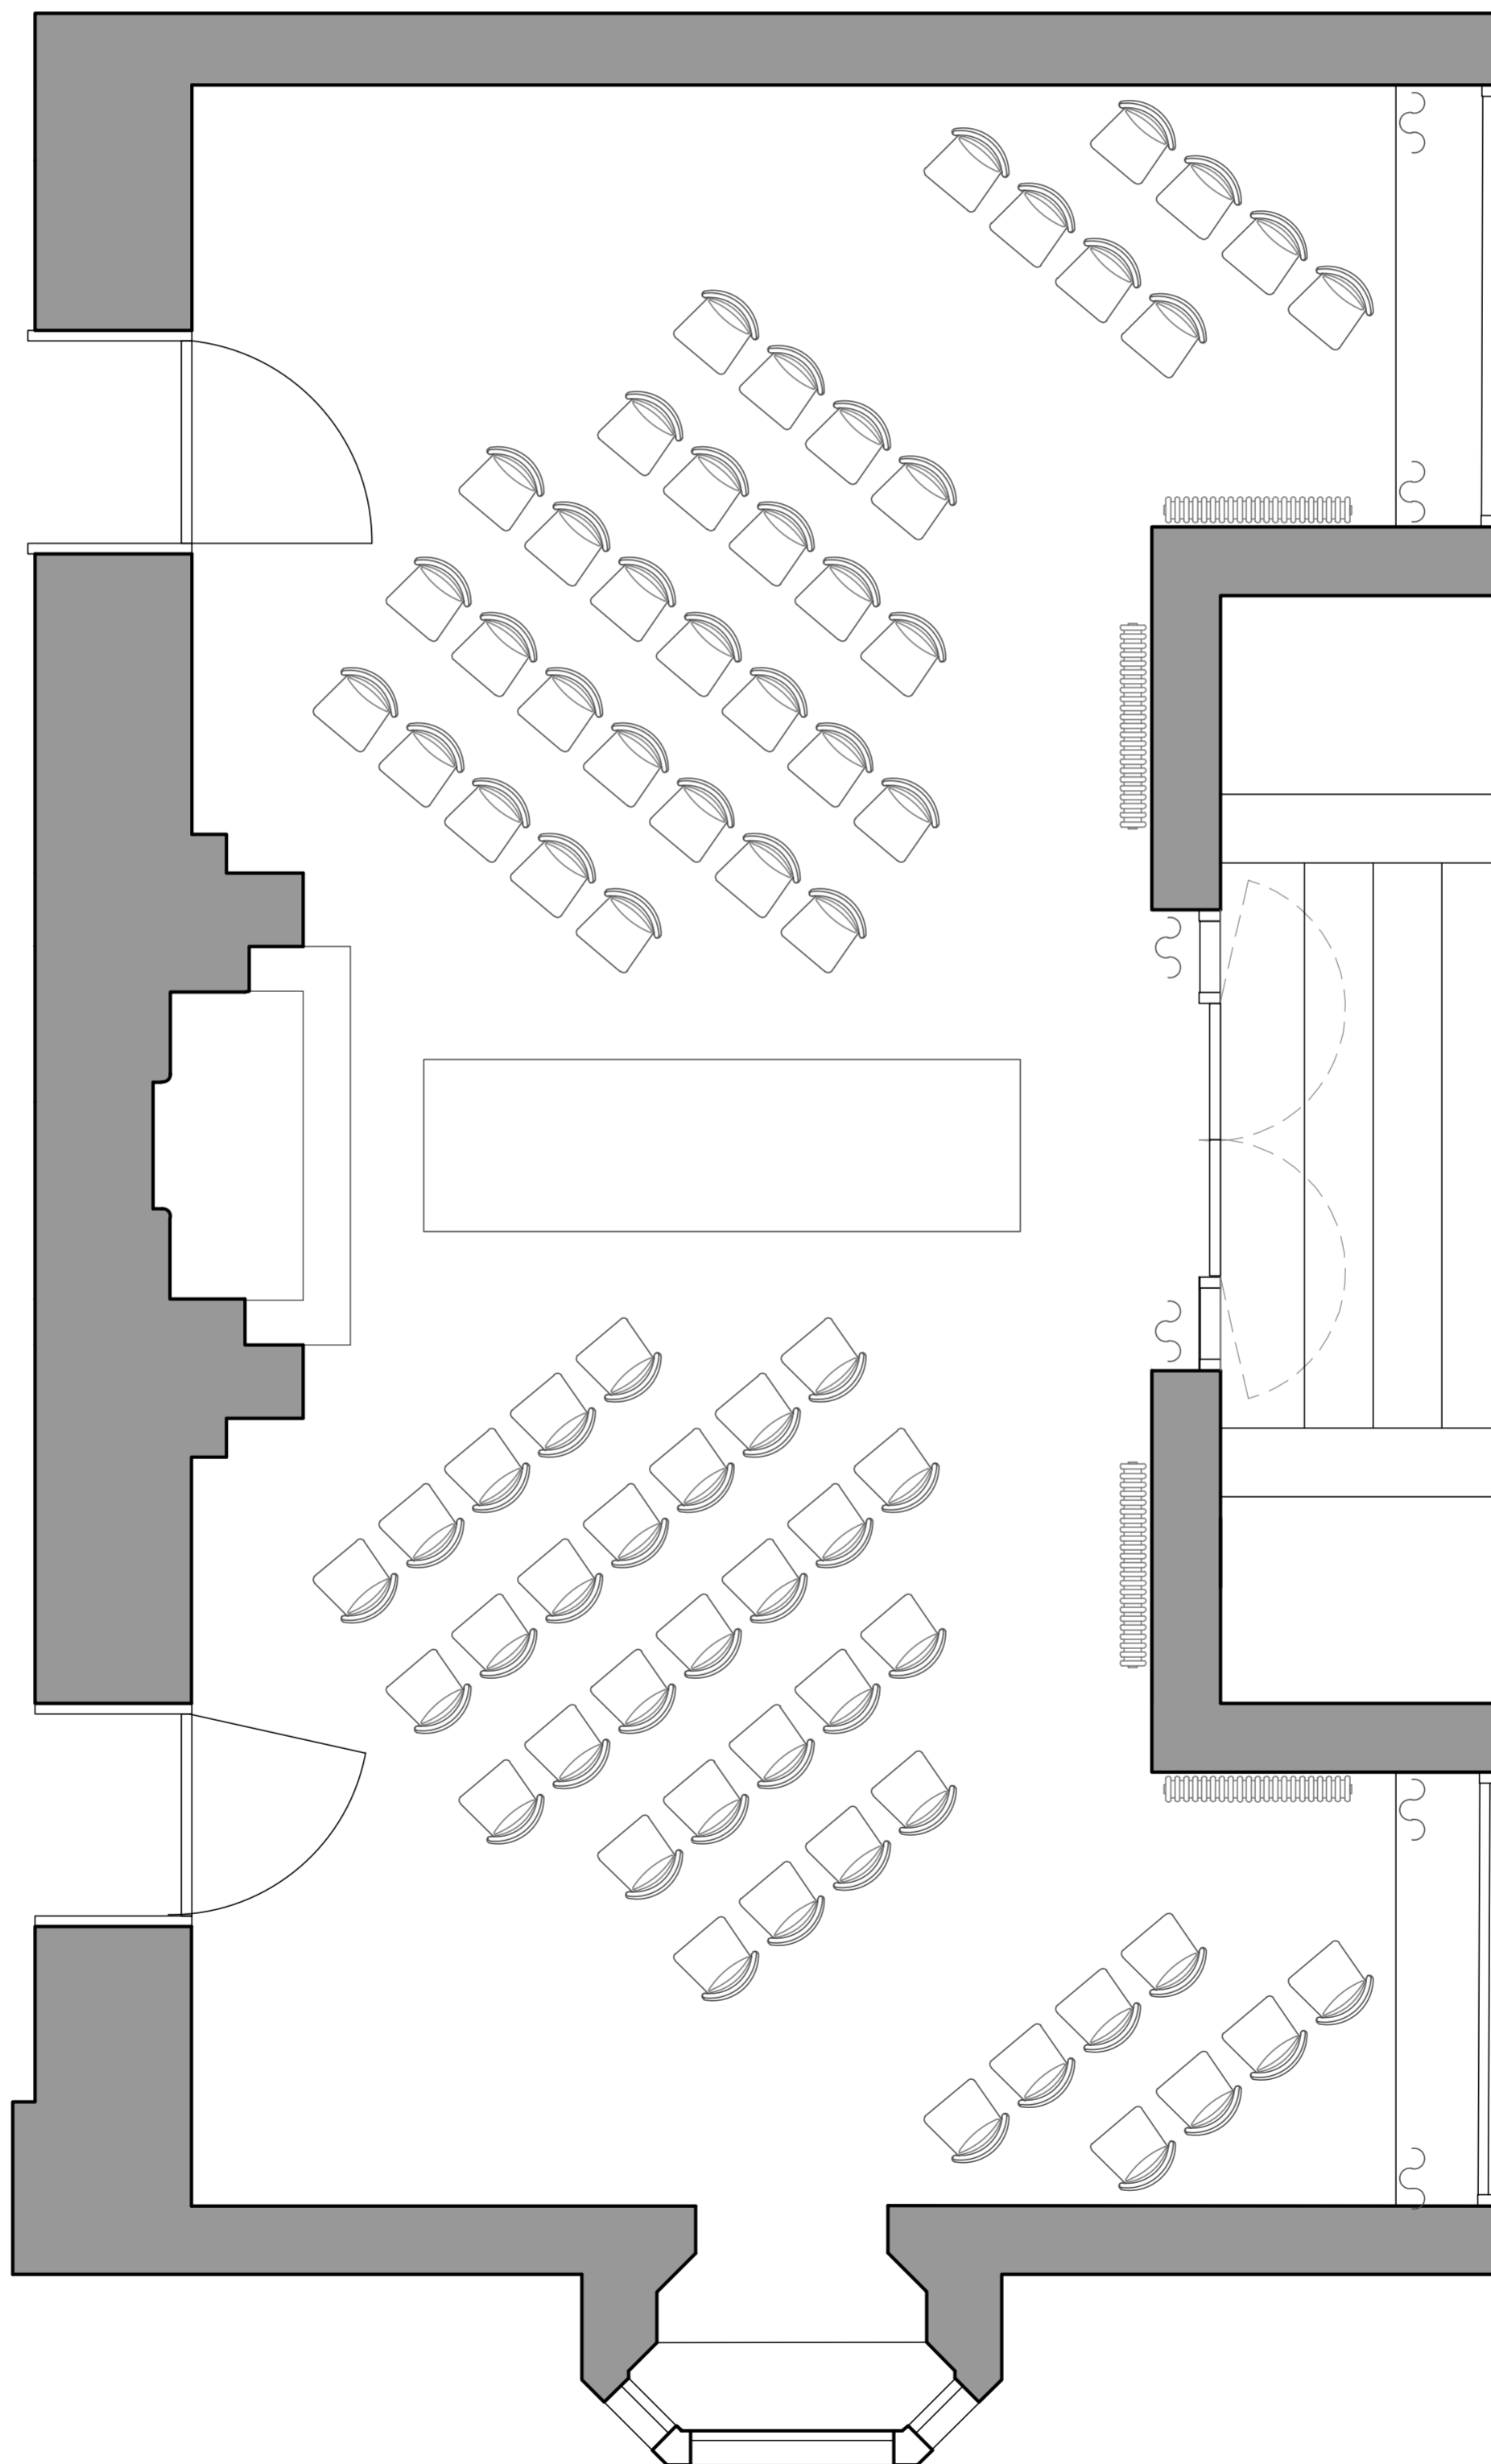

THE CEREMONY - STRAIGHT - SEATING 73

HIGHFIELD

THE DRAWING ROOM

Welcome to The Drawing Room, the largest of function rooms at The Highfield House, with its grand fire place and beautiful views on to the terrace, the perfect room for a summer or winter wedding.

THE CEREMONY - WINGED - SEATING 80

HIGHFIELD

THE GREAT HALL

Welcome to The Great Hall the grandest of function rooms at The Highfield House, with it's spectacular vaulted ceiling, the perfect room for the ceremony or as evening reception with views of the sun setting from the largest of windows.