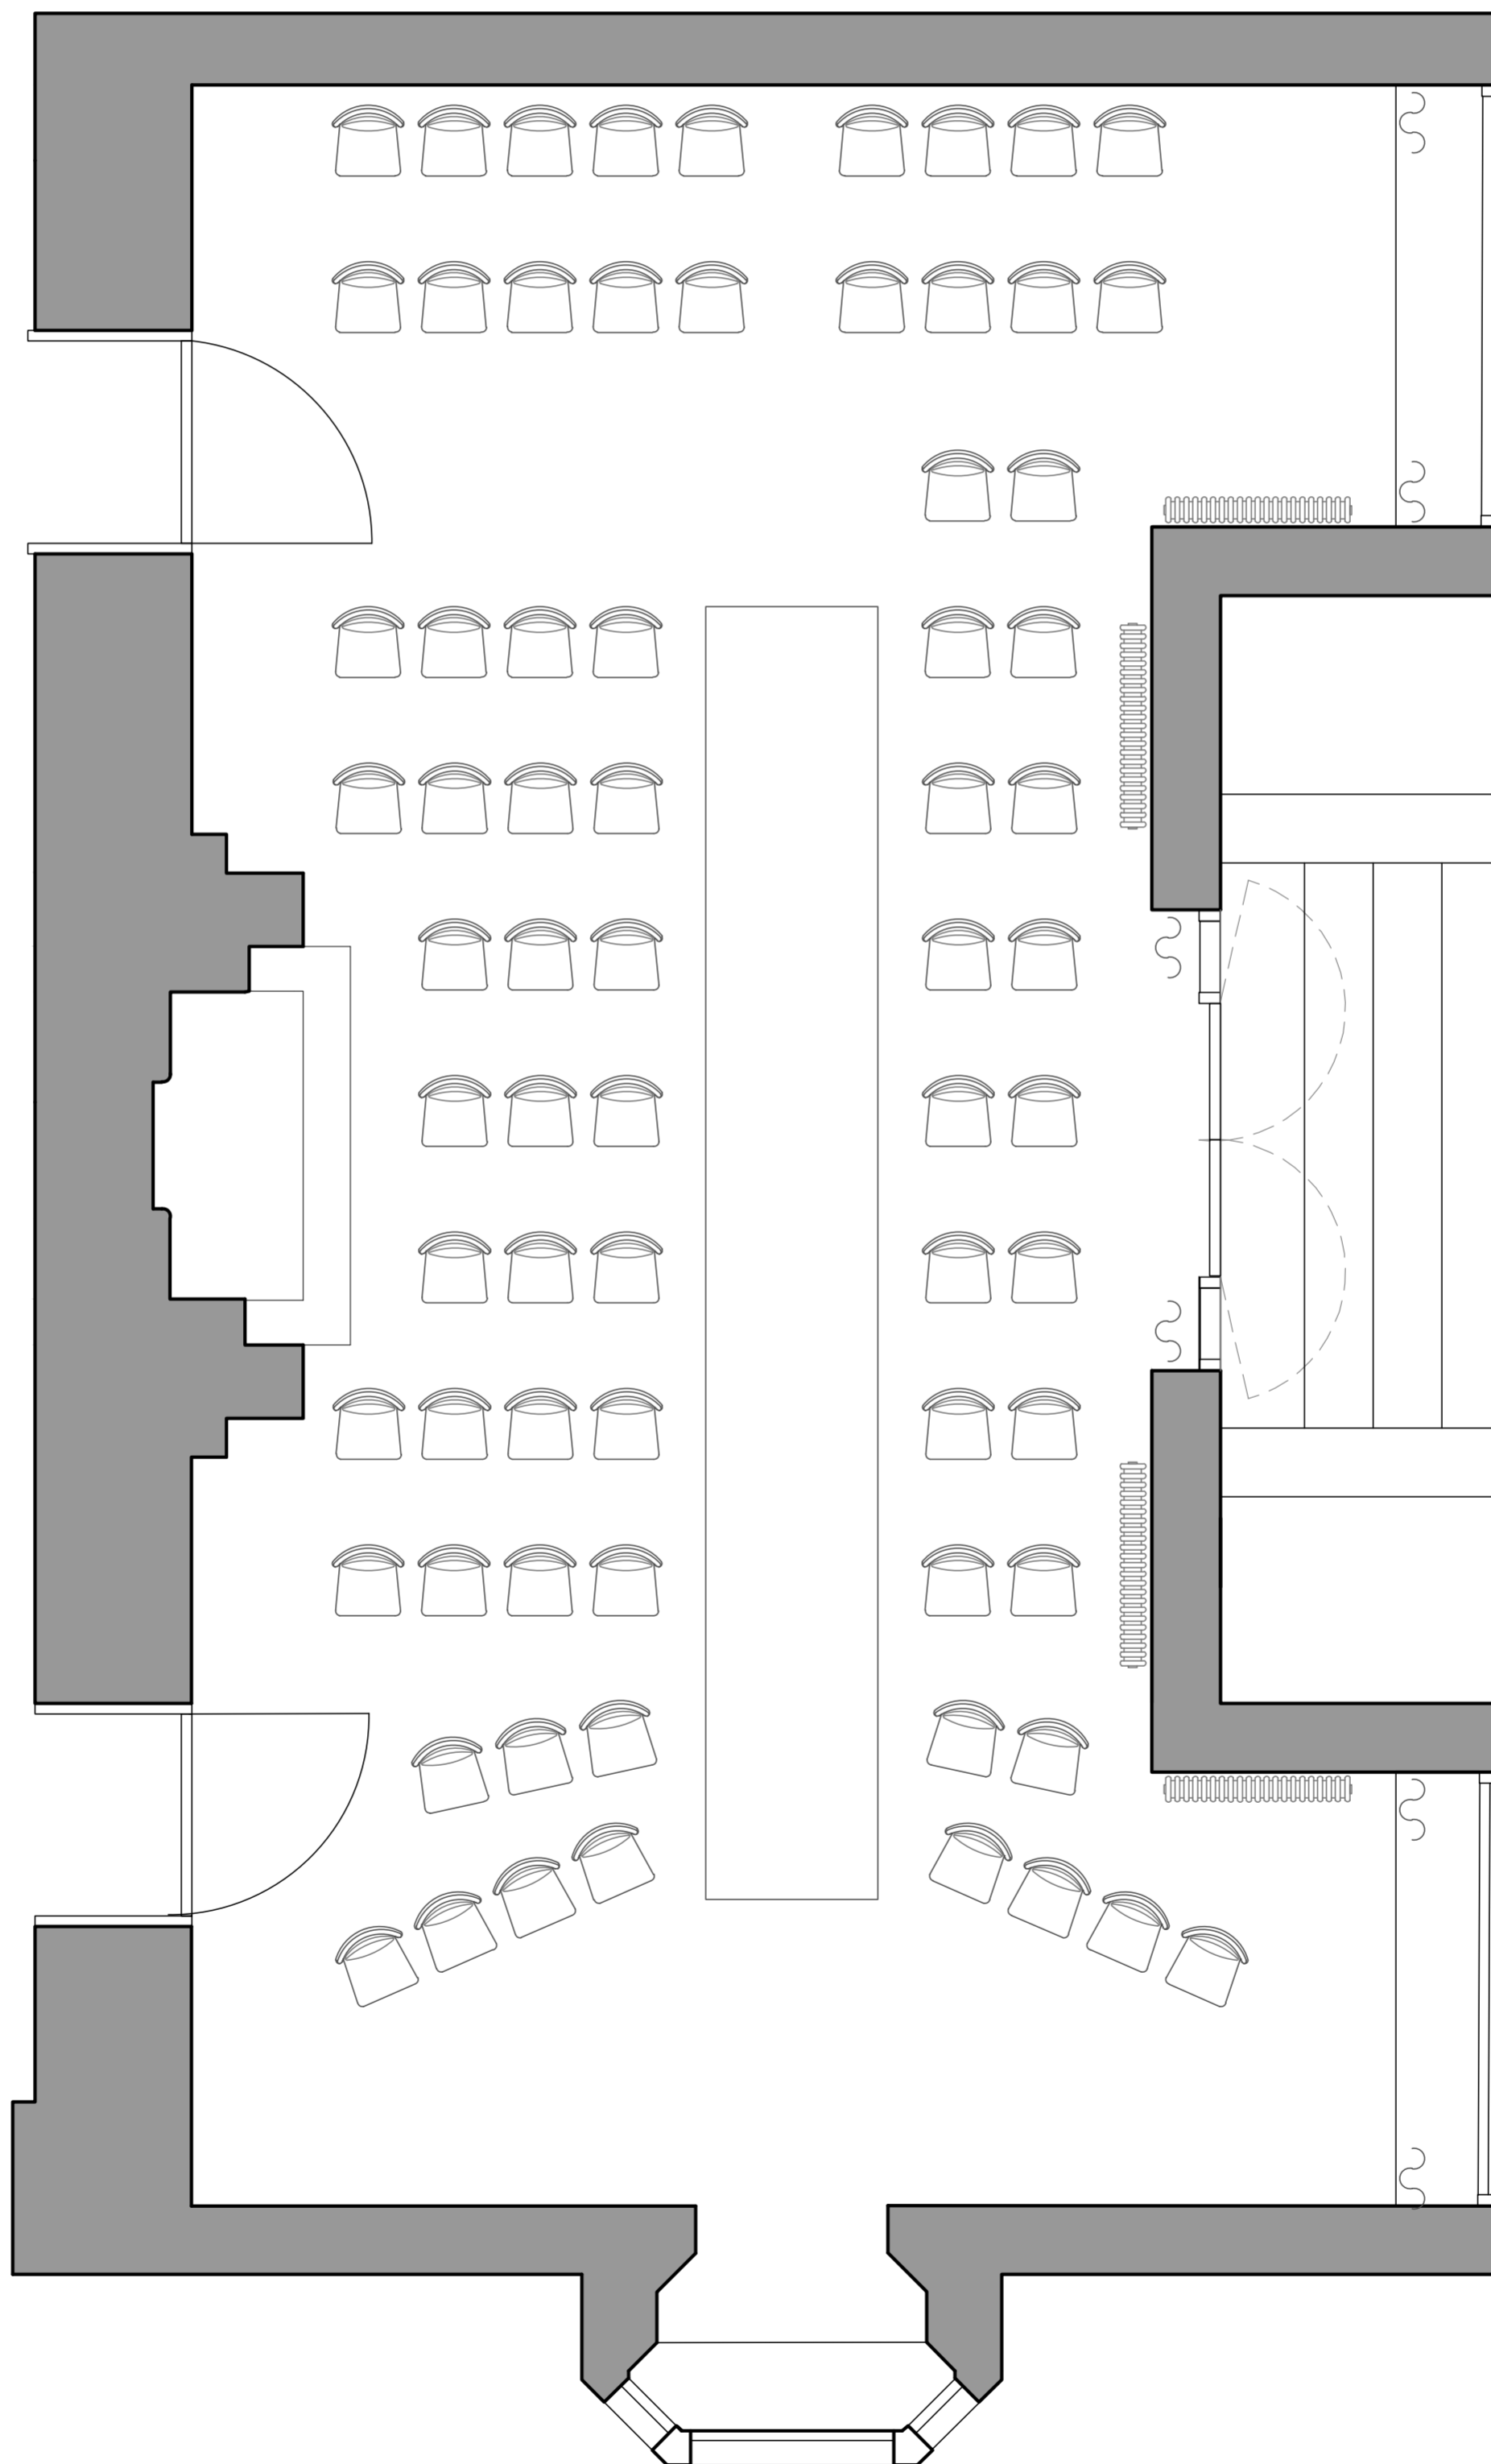

WEDDING BREAKFAST - LONG TABLES - SEATING 58

HIGHFIELD

THE DRAWING ROOM

Welcome to The Drawing Room, the largest of function rooms at The Highfield House, with its grand fire place and beautiful views on to the terrace, the perfect room for a summer or winter wedding.

THE CEREMONY - STRAIGHT - SEATING 73

HIGHFIELD

THE DRAWING ROOM

Welcome to The Drawing Room, the largest of function rooms at The Highfield House, with its grand fire place and beautiful views on to the terrace, the perfect room for a summer or winter wedding.