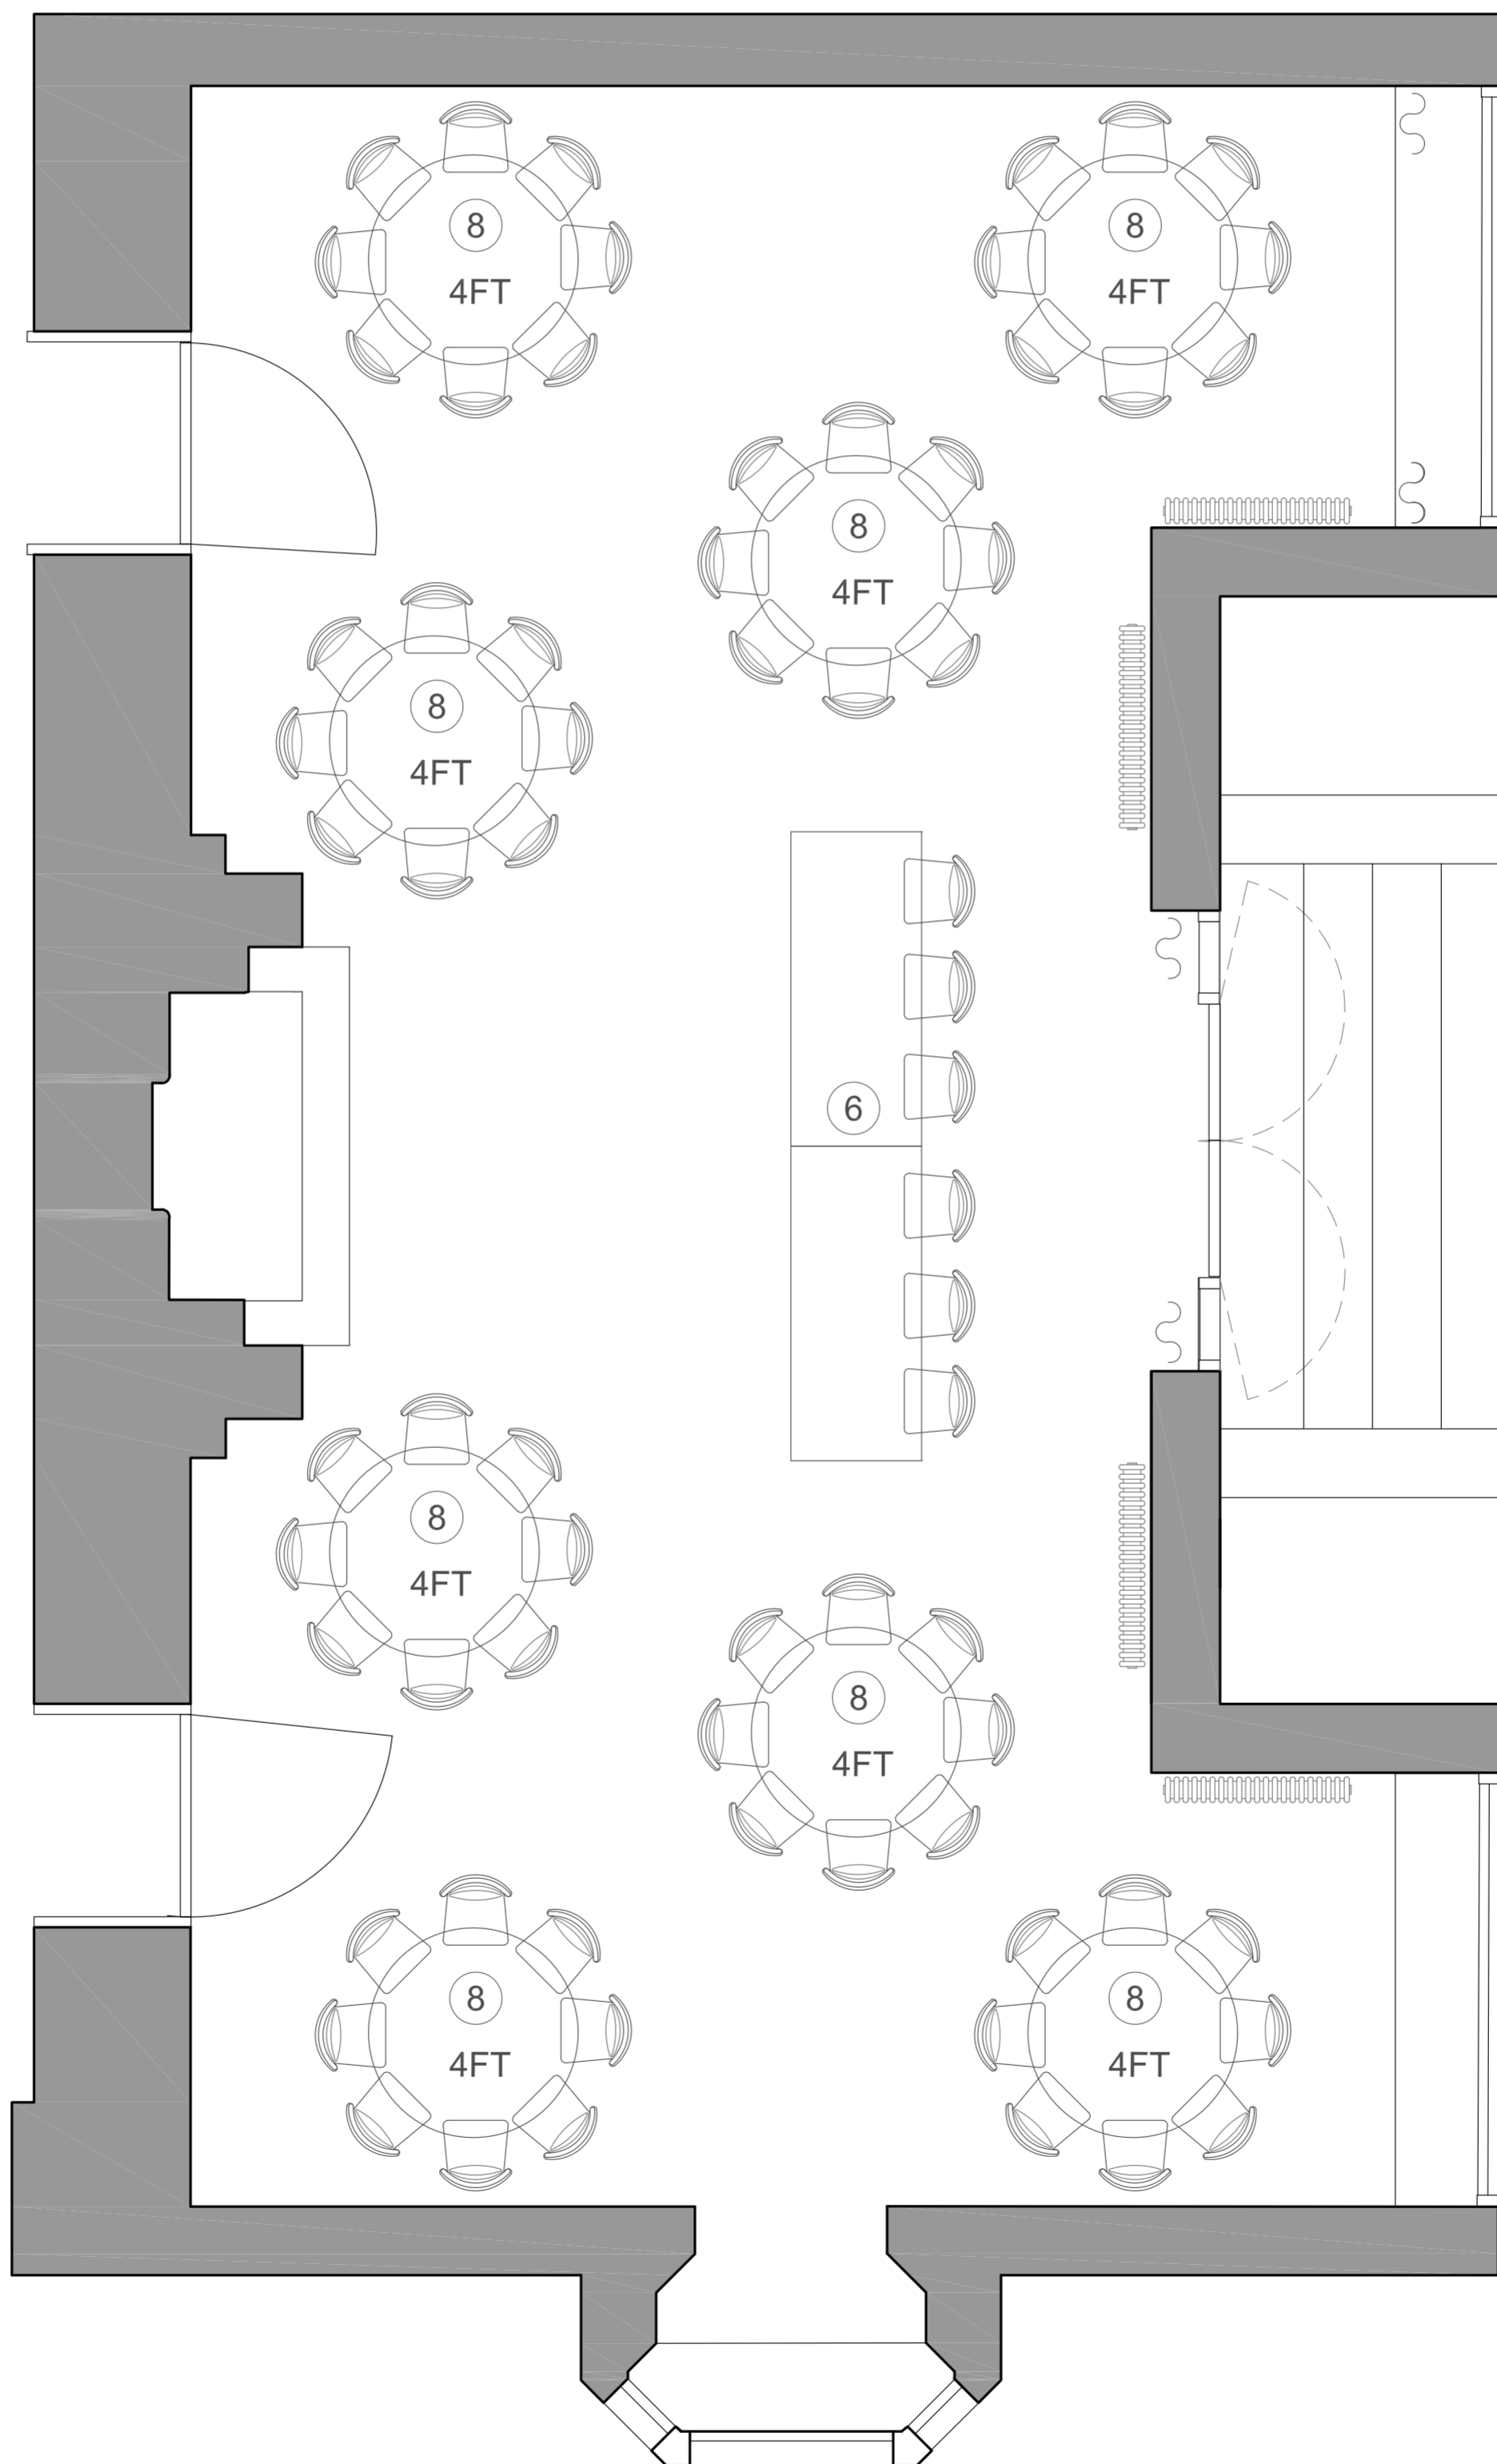

WEDDING BREAKFAST - LONG TOP TABLE - SEATING 60

HIGHFIELD

THE DRAWING ROOM

Welcome to The Drawing Room, the largest of function rooms at The Highfield House, with its grand fire place and beautiful views on to the terrace, the perfect room for a summer or winter wedding.

WEDDING BREAKFAST - ROUND TABLES WITH TOP TABLE - SEATING 64

HIGHFIELD

THE DRAWING ROOM

Welcome to The Drawing Room, the largest of function rooms at The Highfield House, with its grand fire place and beautiful views on to the terrace, the perfect room for a summer or winter wedding.

WEDDING BREAKFAST - CENTRAL TOP TABLE - SEATING 70

HIGHFIELD

THE DRAWING ROOM

Welcome to The Drawing Room, the largest of function rooms at The Highfield House, with its grand fire place and beautiful views on to the terrace, the perfect room for a summer or winter wedding.

WEDDING BREAKFAST - MIXED TABLES - SEATING 72

HIGHFIELD

THE DRAWING ROOM

Welcome to The Drawing Room, the largest of function rooms at The Highfield House, with its grand fire place and beautiful views on to the terrace, the perfect room for a summer or winter wedding.