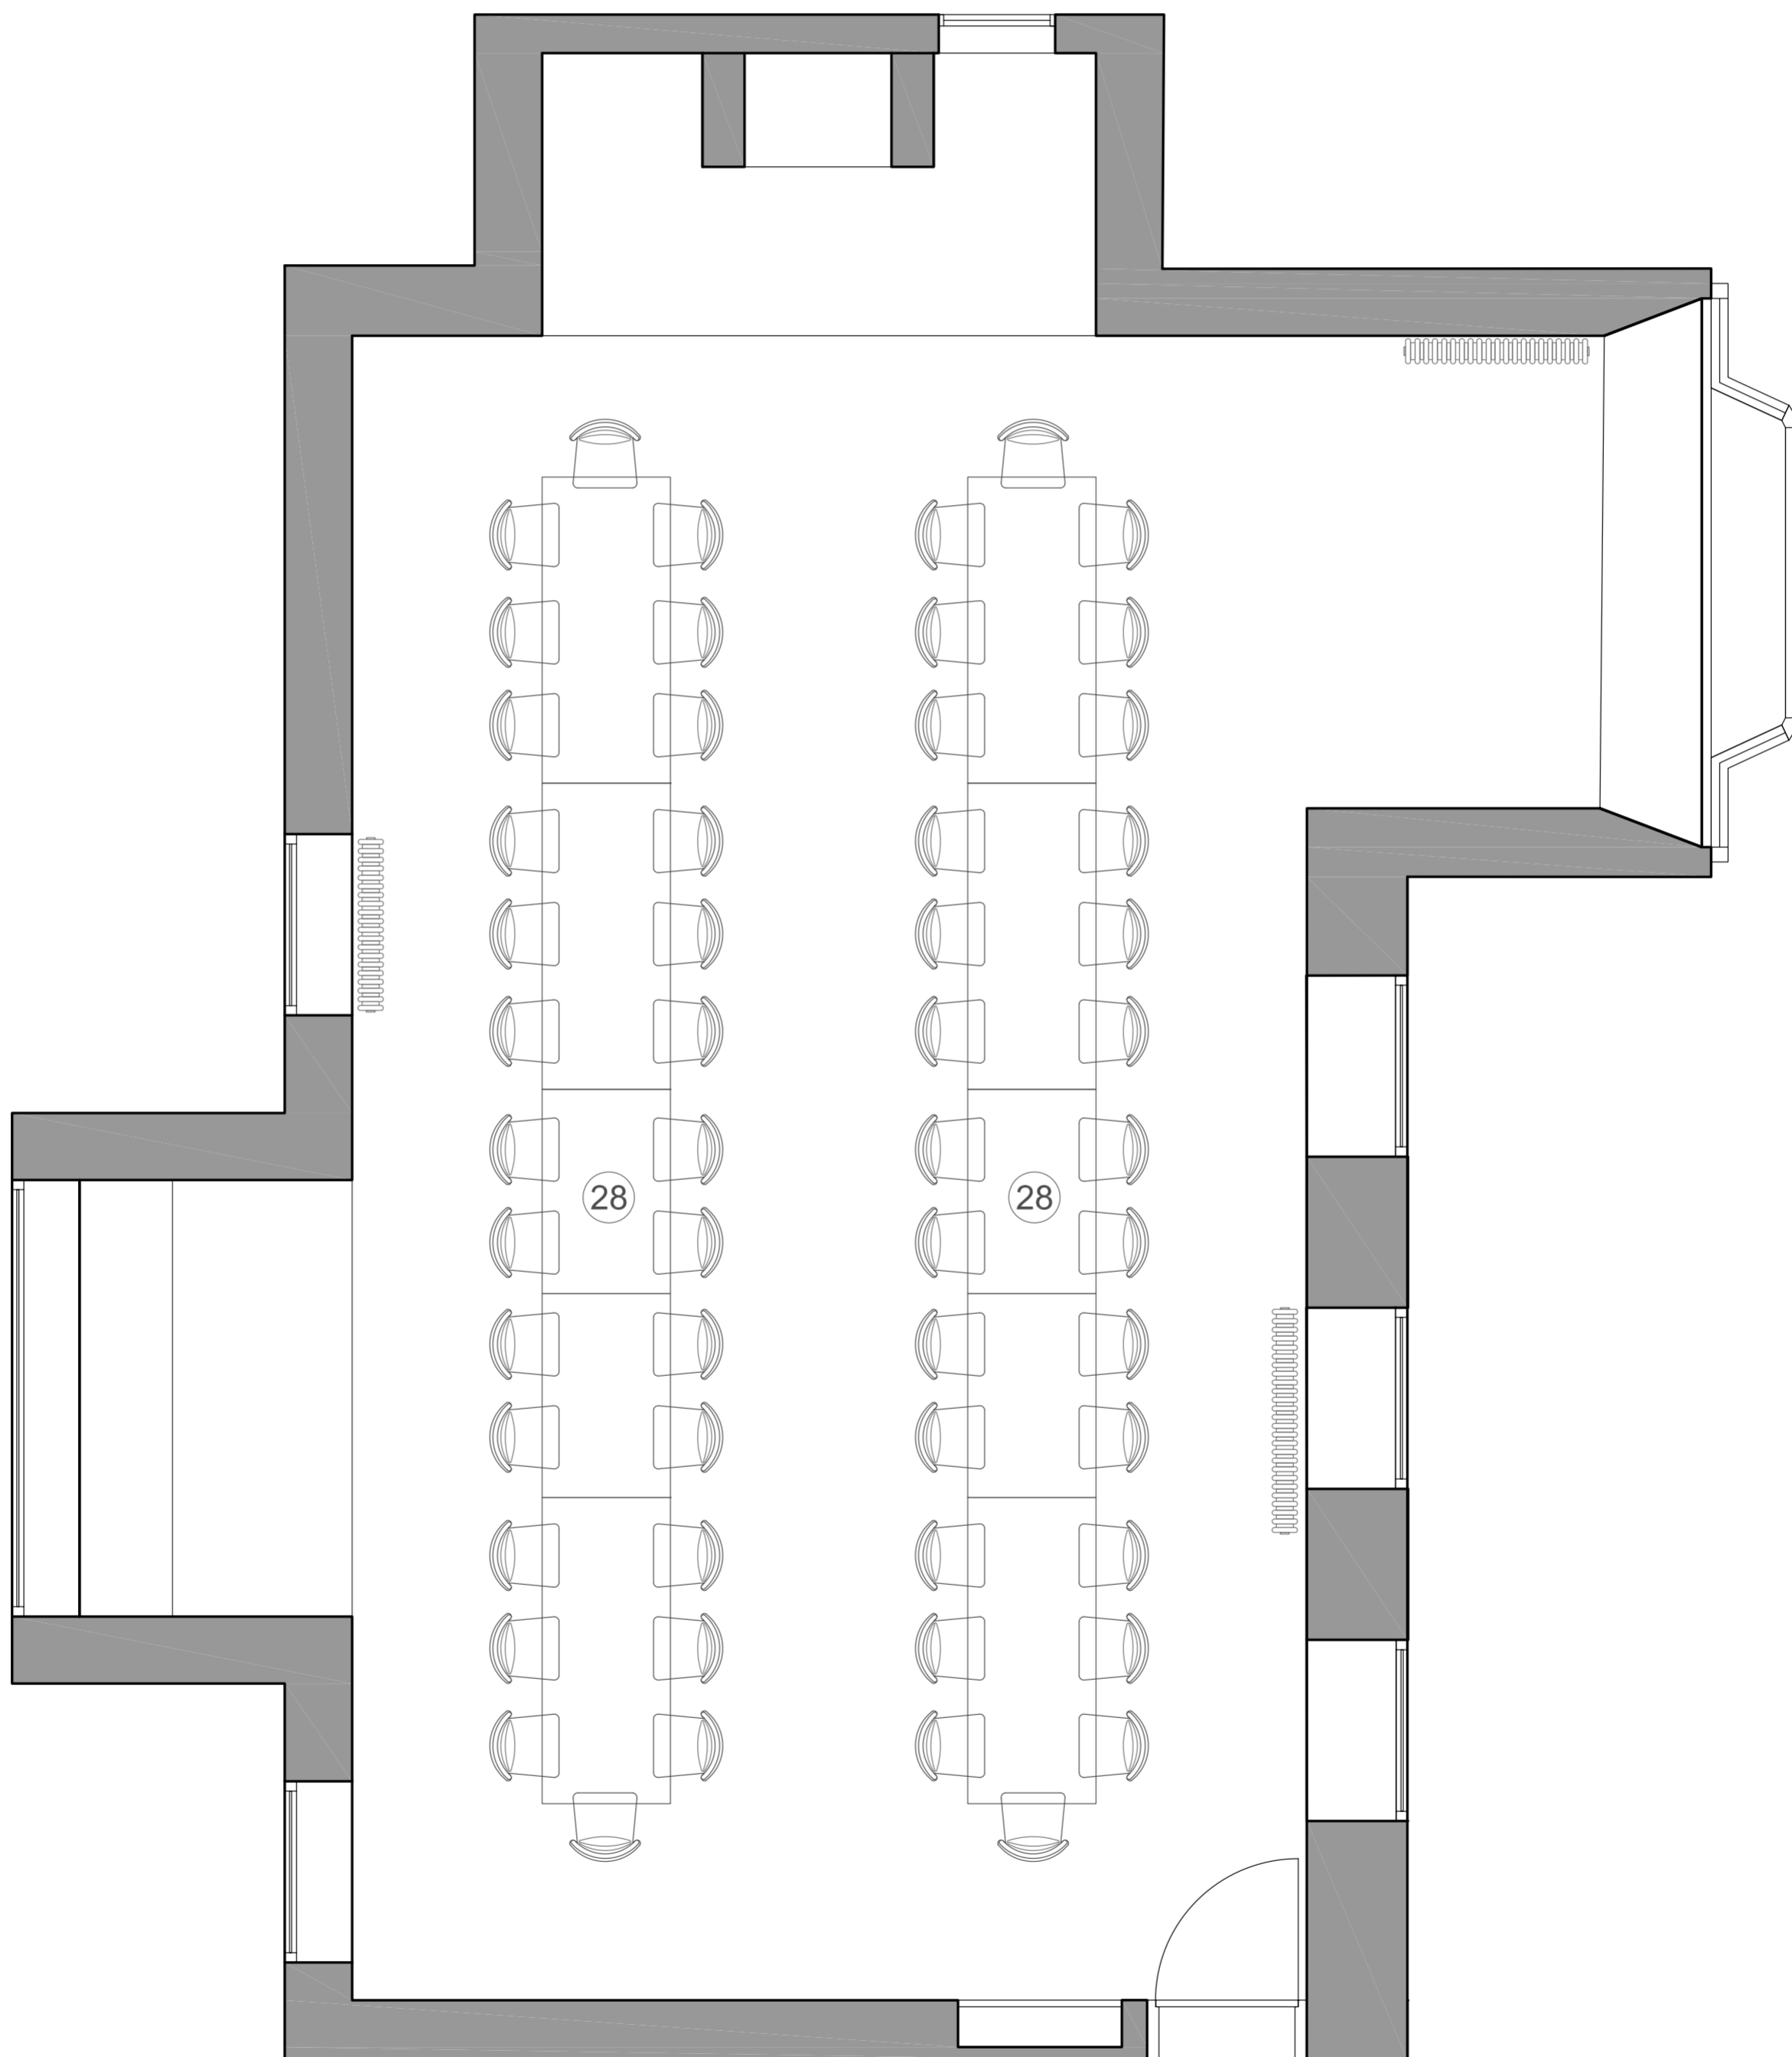

THE CEREMONY - WINGED - SEATING 80

HIGHFIELD

THE GREAT HALL

Welcome to The Great Hall the grandest of function rooms at The Highfield House, with it's spectacular vaulted ceiling, the perfect room for the ceremony or as evening reception with views of the sun setting from the largest of windows.

WEDDING BREAKFAST - ROUND TABLES - SEATING 60

HIGHFIELD

THE GREAT HALL

Welcome to The Great Hall the grandest of function rooms at The Highfield House, with it's spectacular vaulted ceiling, the perfect room for the ceremony or as evening reception with views of the sun setting from the largest of windows.

WEDDING BREAKFAST - LONG TABLES - SEATING 58

HIGHFIELD

THE GREAT HALL

Welcome to The Great Hall the grandest of function rooms at The Highfield House, with it's spectacular vaulted ceiling, the perfect room for the ceremony or as evening reception with views of the sun setting from the largest of windows.

THE CEREMONY - STRAIGHT - SEATING 62

HIGHFIELD

THE GREAT HALL

Welcome to The Great Hall the grandest of function rooms at The Highfield House, with it's spectacular vaulted ceiling, the perfect room for the ceremony or as evening reception with views of the sun setting from the largest of windows.