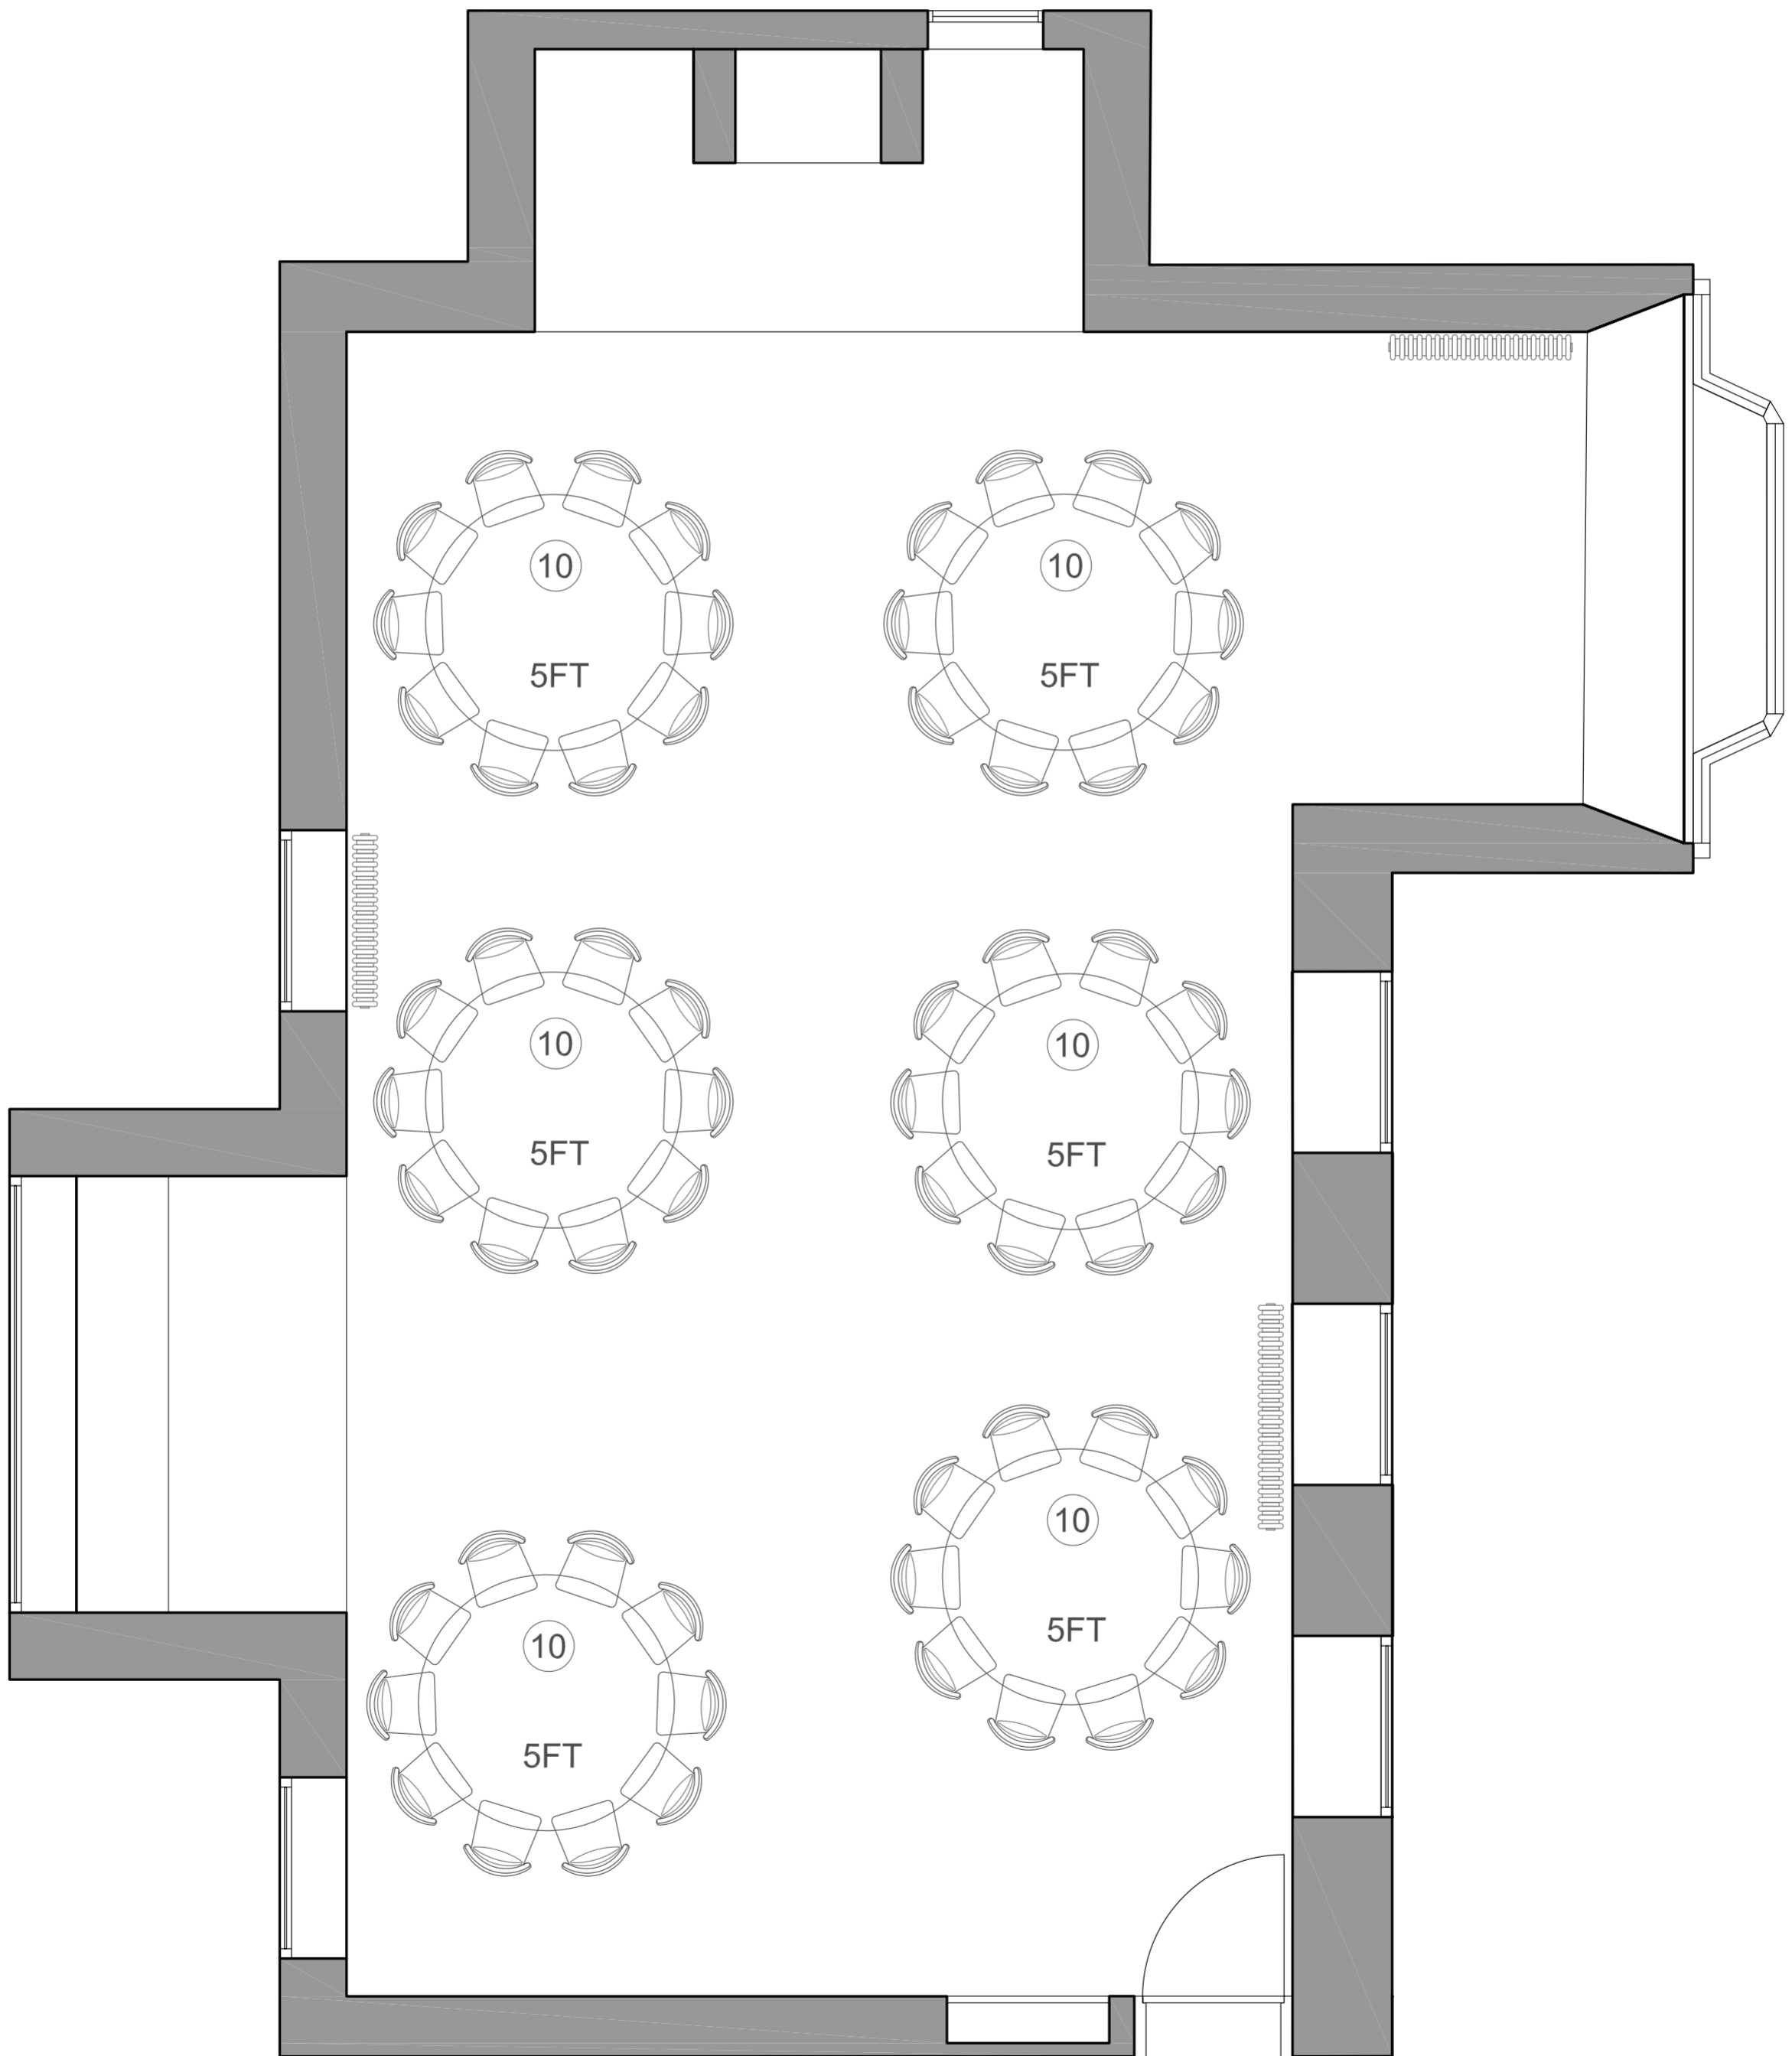

HIGHFIELD

THE GREAT HALL

Welcome to The Great Hall the grandest of function rooms at The Highfield House, with it's spectacular vaulted ceiling, the perfect room for the ceremony or as evening reception with views of the sun setting from the largest of windows.

WEDDING BREAKFAST - ROUND TABLES - SEATING 60

HIGHFIELD

THE GREAT HALL

Welcome to The Great Hall the grandest of function rooms at The Highfield House, with it's spectacular vaulted ceiling, the perfect room for the ceremony or as evening reception with views of the sun setting from the largest of windows.

WEDDING BREAKFAST - LONG TABLES - SEATING 58