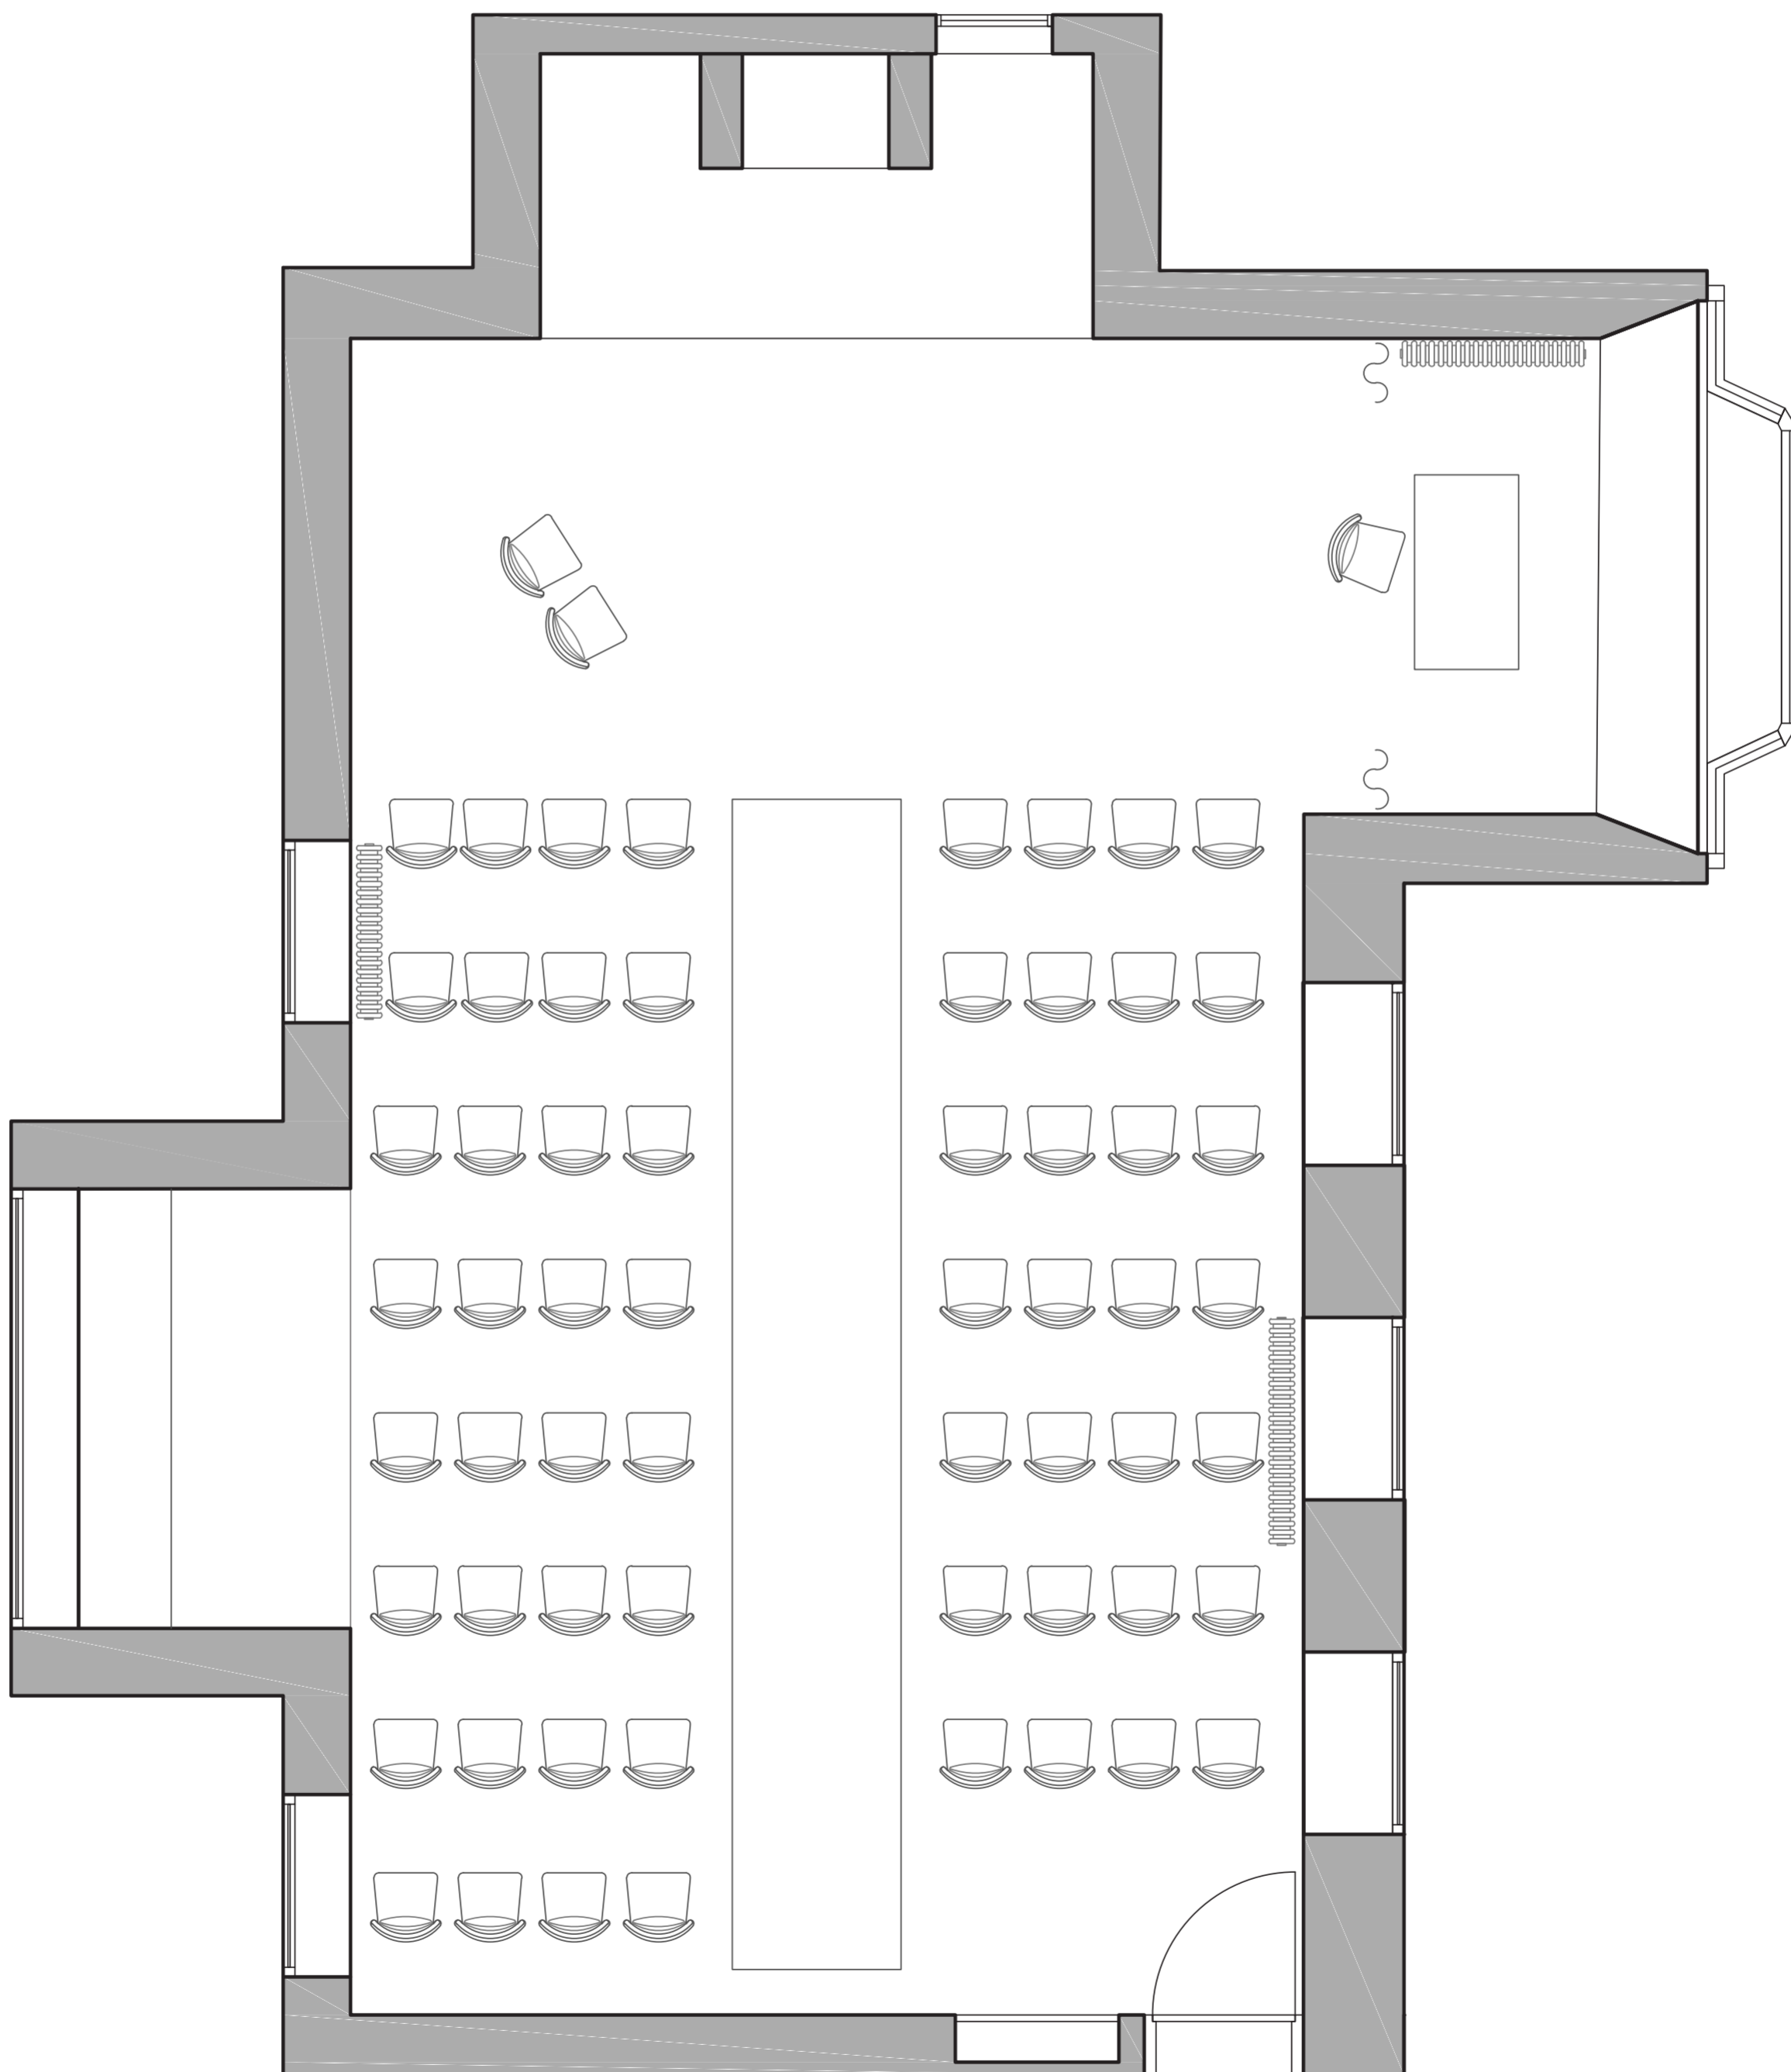

HIGHFIELD

THE GREAT HALL

Welcome to The Great Hall the grandest of function rooms at The Highfield House, with it's spectacular vaulted ceiling, the perfect room for the ceremony or as evening reception with views of the sun setting from the largest of windows.

THE CEREMONY - STRAIGHT - SEATING 62

HIGHFIELD

THE GREAT HALL

Welcome to The Great Hall the grandest of function rooms at The Highfield House, with it's spectacular vaulted ceiling, the perfect room for the ceremony or as evening reception with views of the sun setting from the largest of windows.

THE CEREMONY - WINGED - SEATING 56