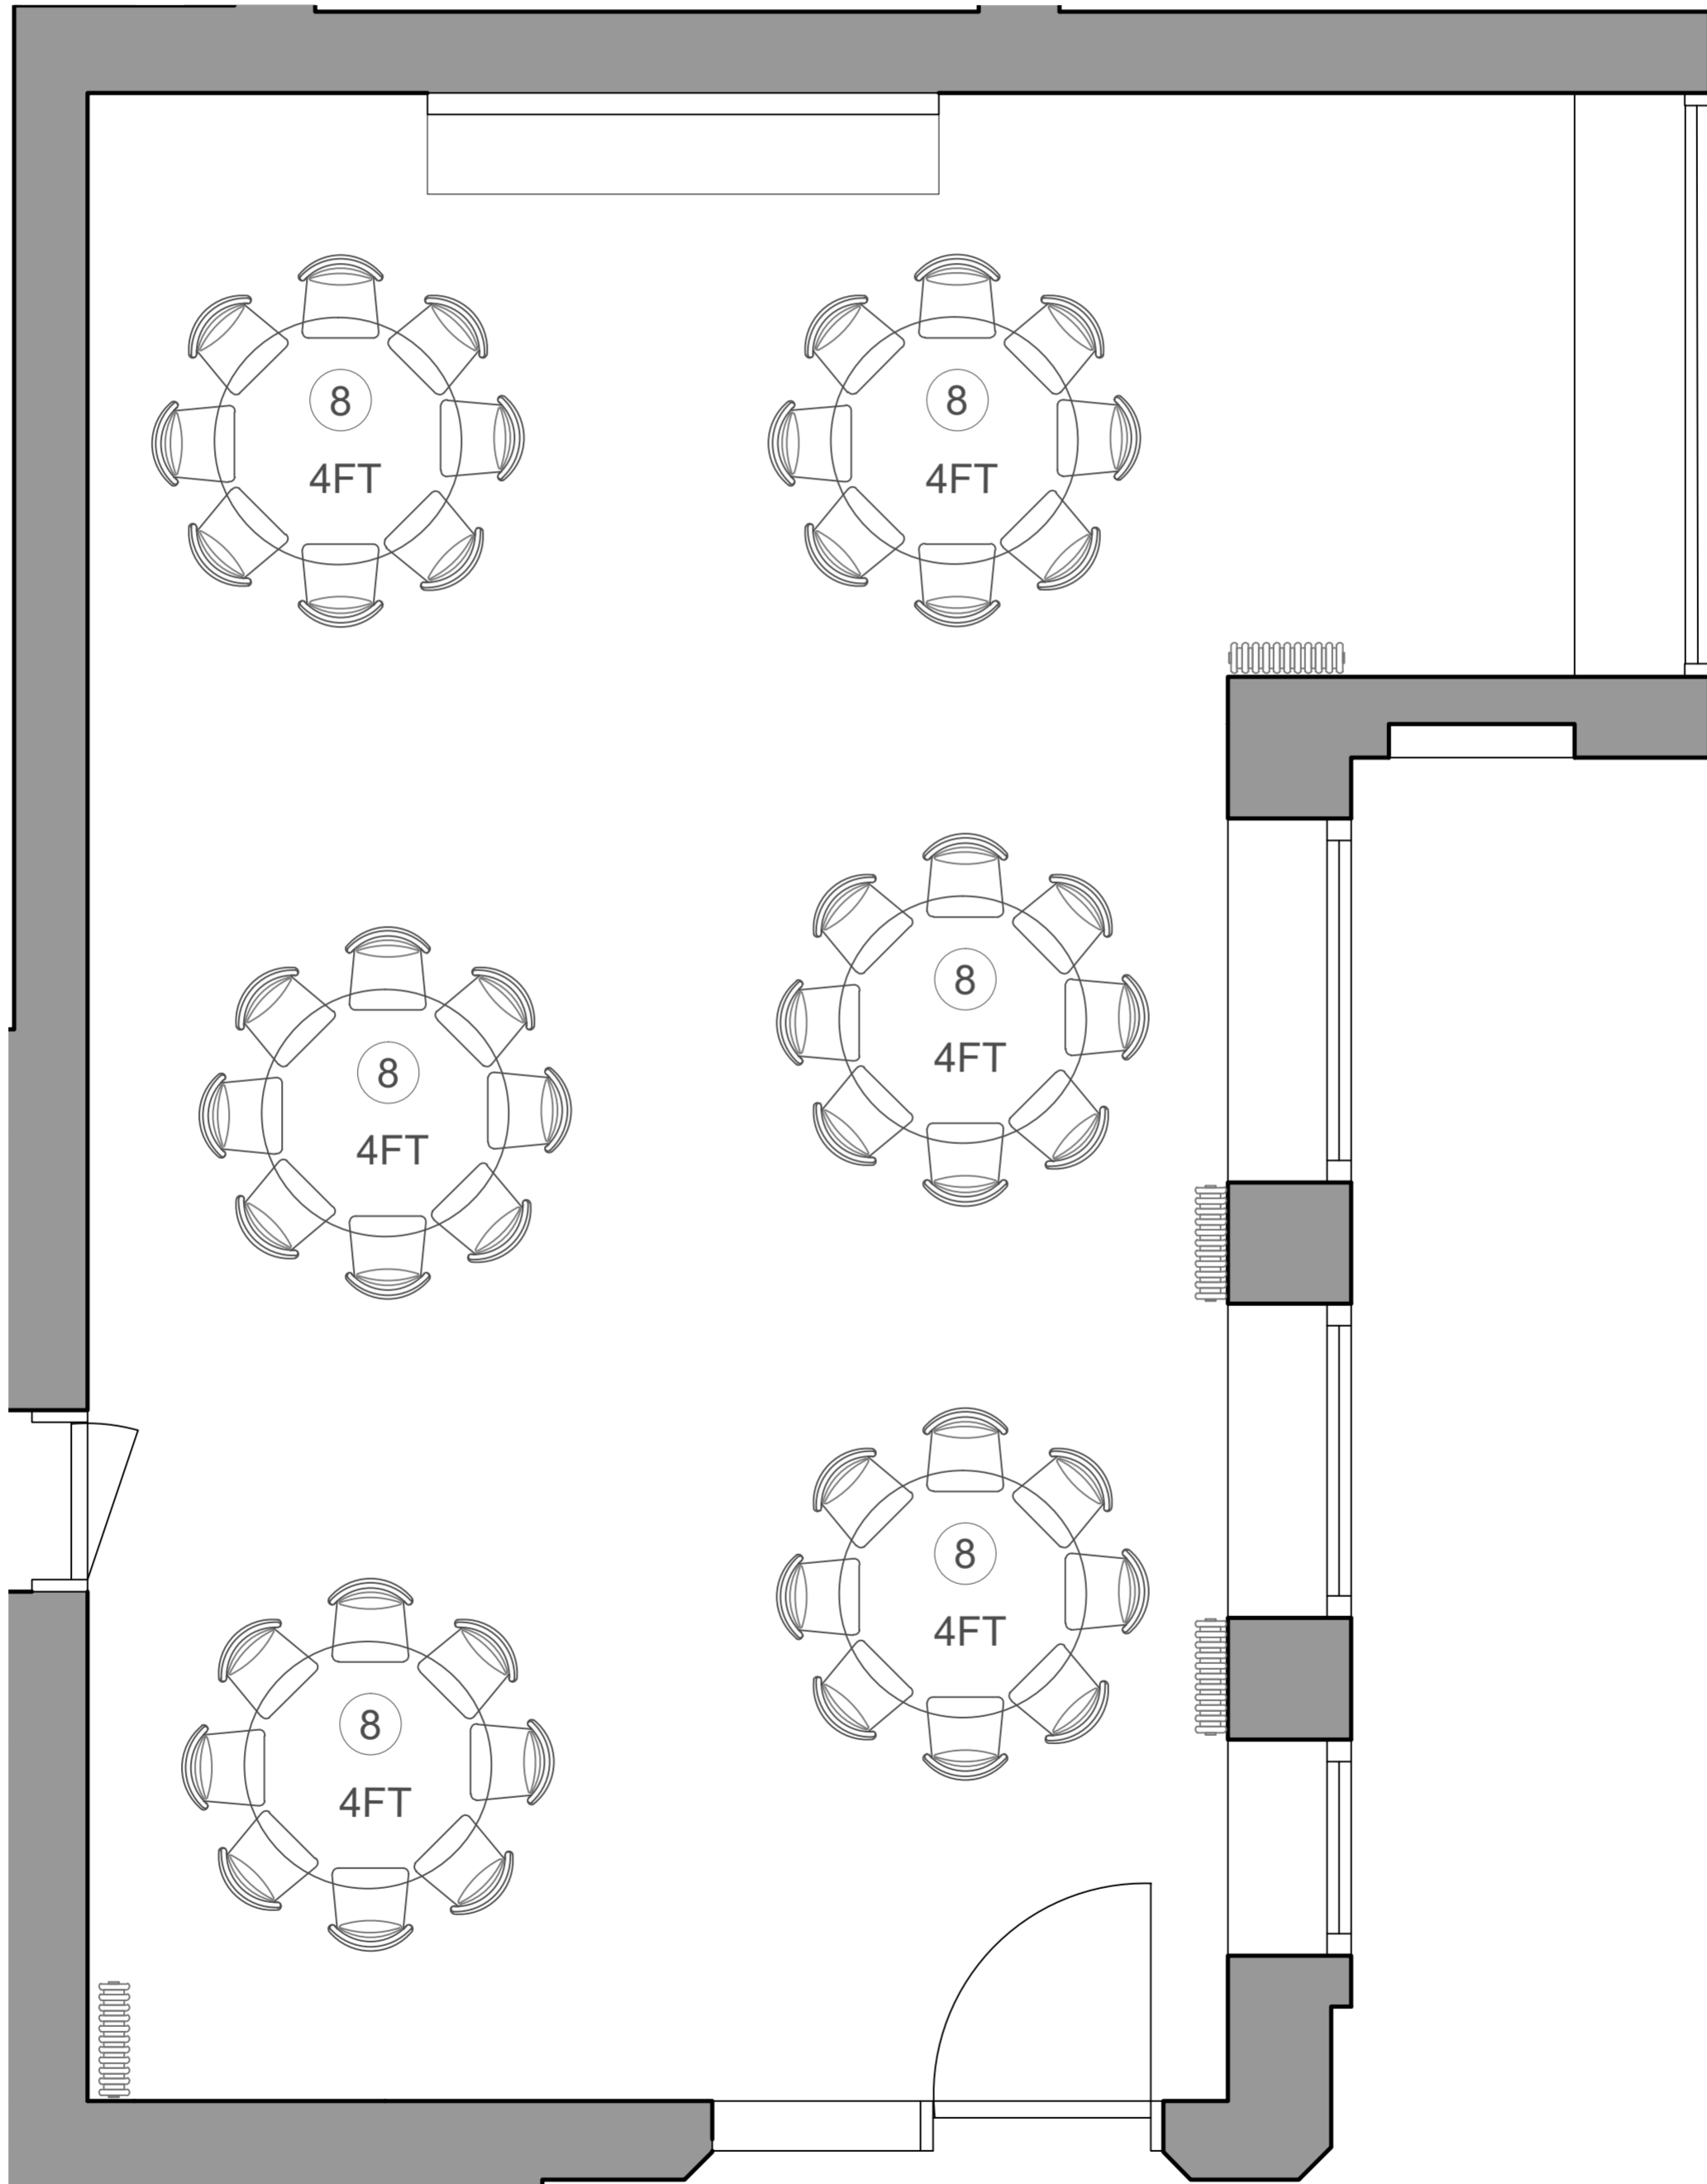

HIGHFIELD

THE EVENING PARLOUR

Welcome to The Evening Parlour, the most intimate of our function rooms at The Highfield House, with its modest design and fireplace this is the perfect location for small party dining, ground floor ceremonies, spill out room and evening lounge

WEDDING BREAKFAST - ROUND TABLES - SEATING 48

HIGHFIELD

THE EVENING PARLOUR

Welcome to The Evening Parlour, the most intimate of our function rooms at The Highfield House, with its modest design and fireplace this is the perfect location for small party dining, ground floor ceremonies, spill out room and evening lounge

WEDDING BREAKFAST - LONG TABLES - SEATING 48