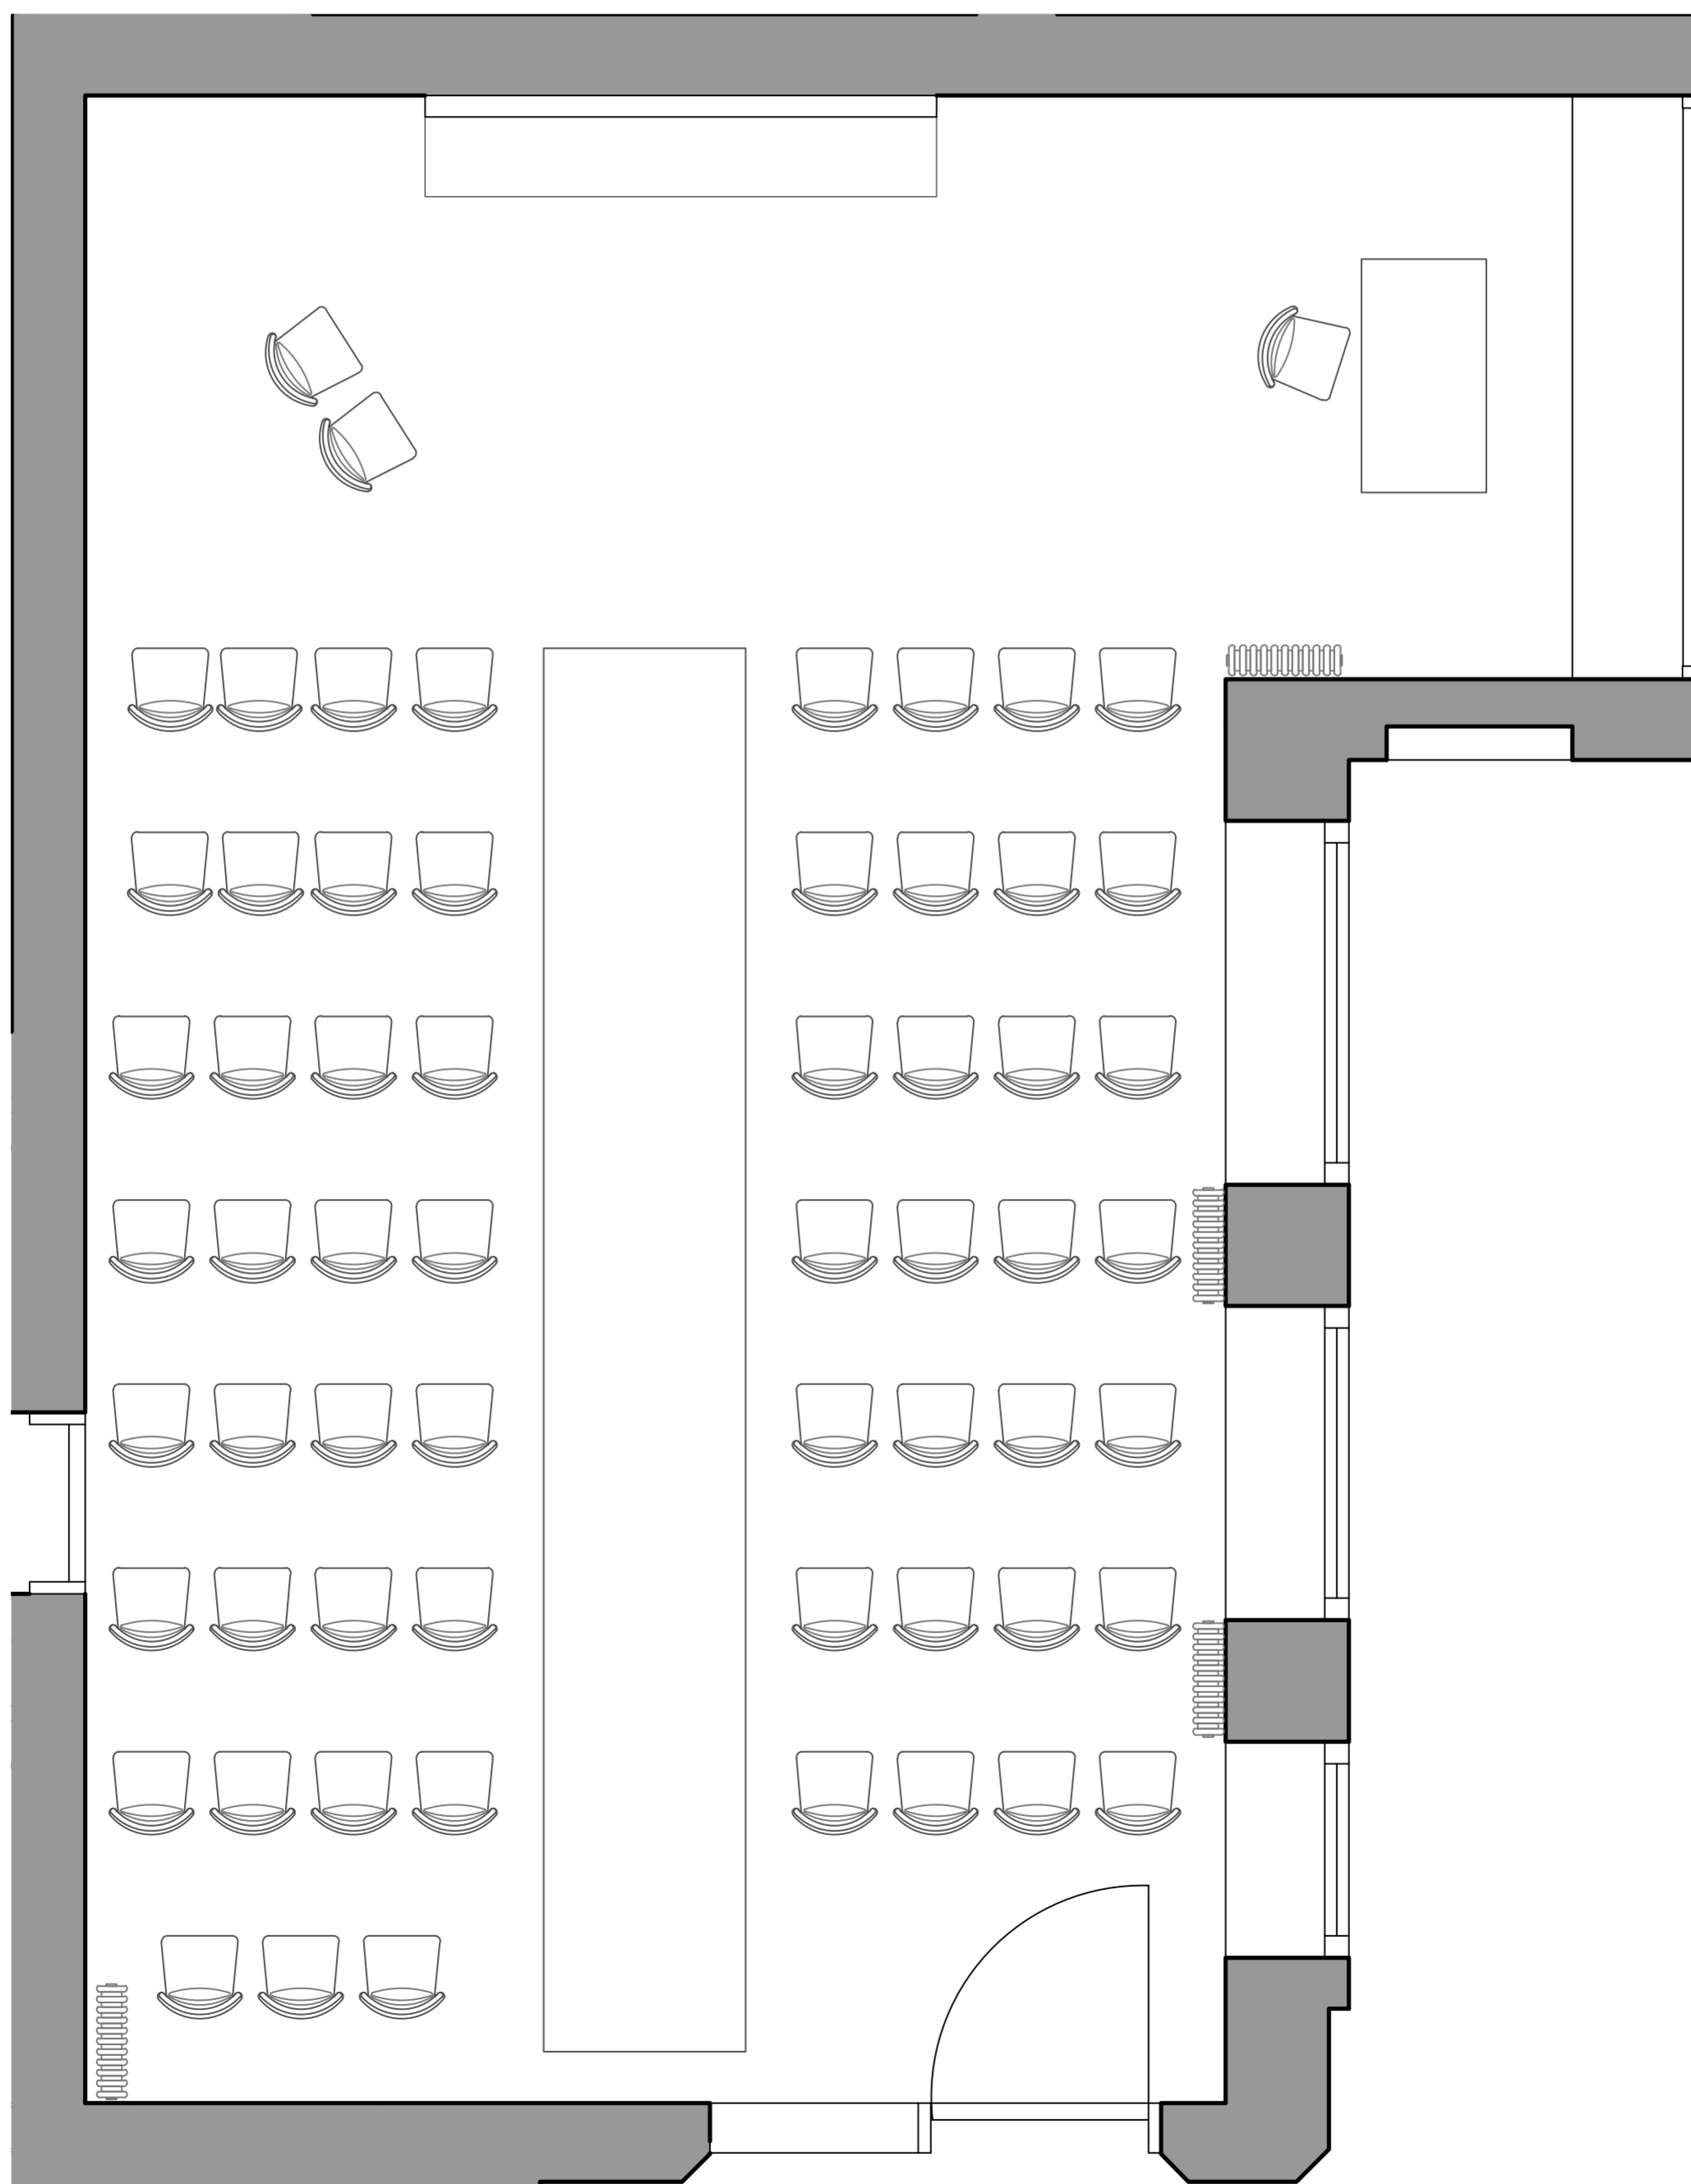

HIGHFIELD

THE EVENING PARLOUR

Welcome to The Evening Parlour, the most intimate of our function rooms at The Highfield House, with its modest design and fireplace this is the perfect location for small party dining, ground floor ceremonies, spill out room and evening lounge

THE CEREMONY - STRAIGHT - SEATING 61

HIGHFIELD

THE EVENING PARLOUR

Welcome to The Evening Parlour, the most intimate of our function rooms at The Highfield House, with its modest design and fireplace this is the perfect location for small party dining, ground floor ceremonies, spill out room and evening lounge

THE CEREMONY - WINGED - SEATING 57