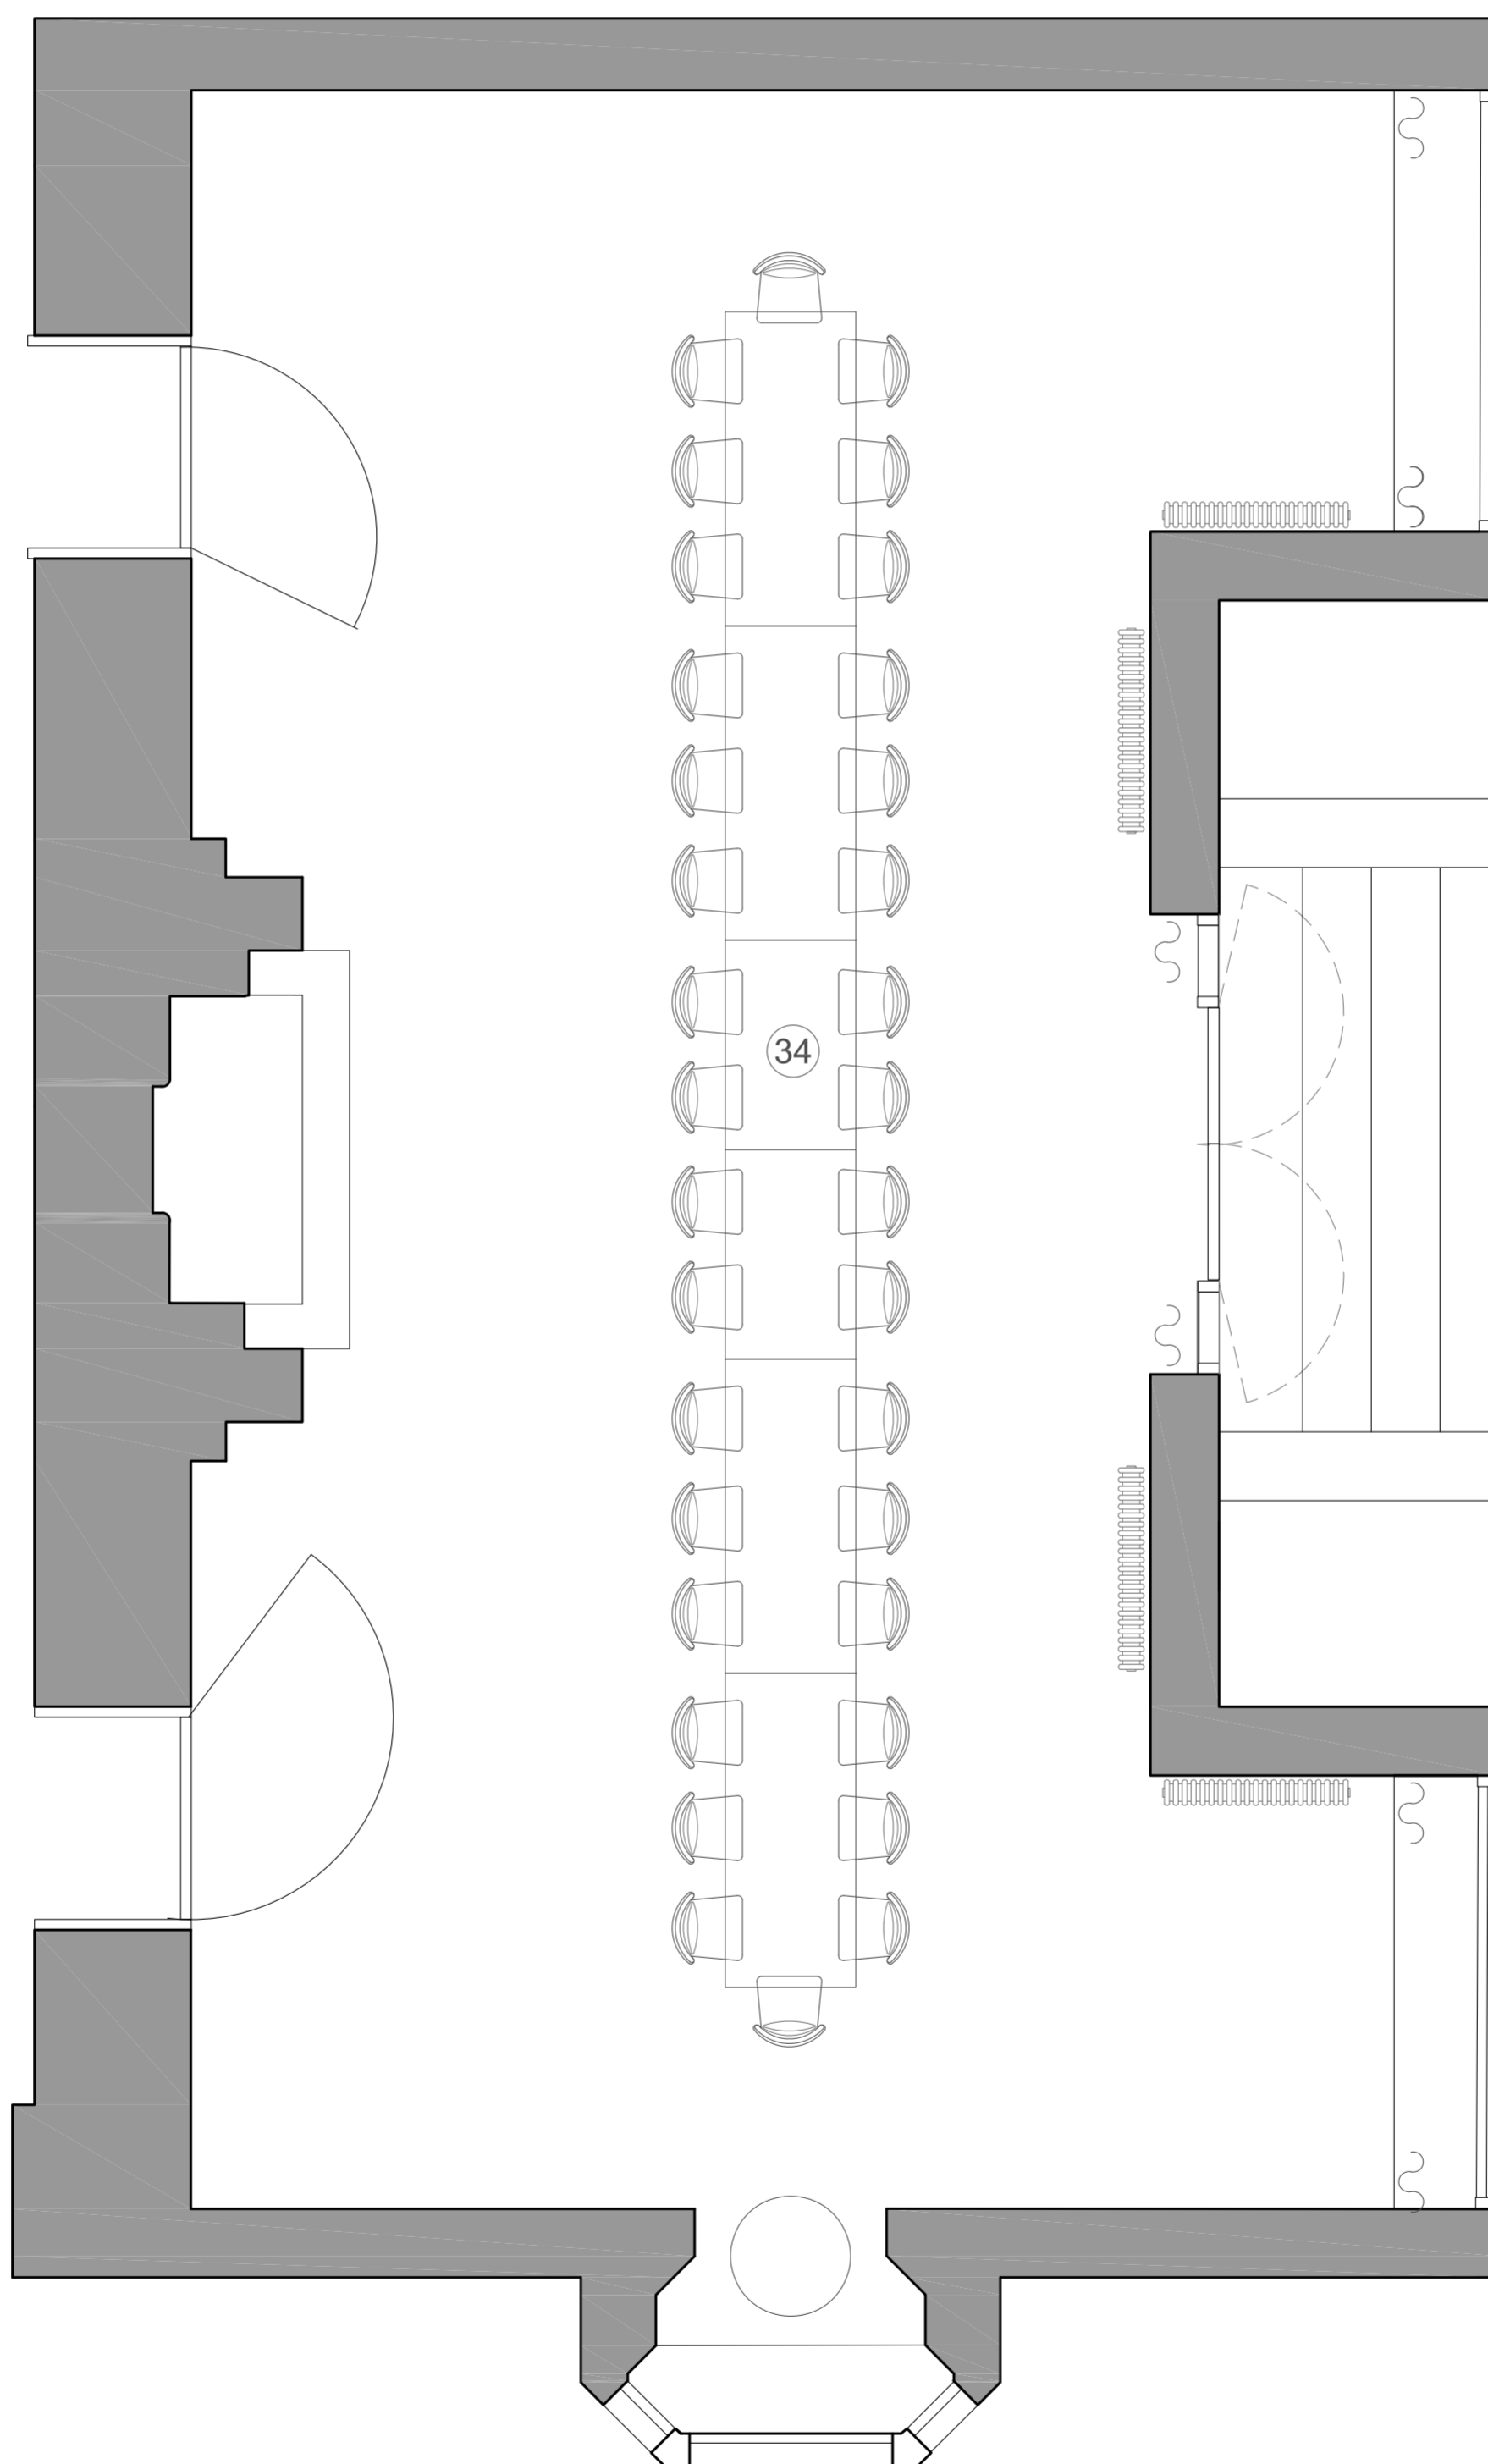

WEDDING BREAKFAST - LONG TABLES WITH ROUND CENTRE TABLE - SEATING 72

HIGHFIELD

THE DRAWING ROOM

Welcome to The Drawing Room, the largest of function rooms at The Highfield House, with it's grand fire place and beautiful views on to the terrace, the perfect room for a summer or winter wedding.

WEDDING BREAKFAST - ROUND TABLES - SEATING 68

HIGHFIELD

THE DRAWING ROOM

Welcome to The Drawing Room, the largest of function rooms at The Highfield House, with its grand fire place and beautiful views on to the terrace, the perfect room for a summer or winter wedding.

WEDDING BREAKFAST - MIXED ROUND TABLES - SEATING 84

HIGHFIELD

THE DRAWING ROOM

Welcome to The Drawing Room, the largest of function rooms at The Highfield House, with its grand fire place and beautiful views on to the terrace, the perfect room for a summer or winter wedding.

WEDDING BREAKFAST - SINGLE BANQUET TABLE - SEATING 34

HIGHFIELD

THE DRAWING ROOM

Welcome to The Drawing Room, the largest of function rooms at The Highfield House, with its grand fire place and beautiful views on to the terrace, the perfect room for a summer or winter wedding.