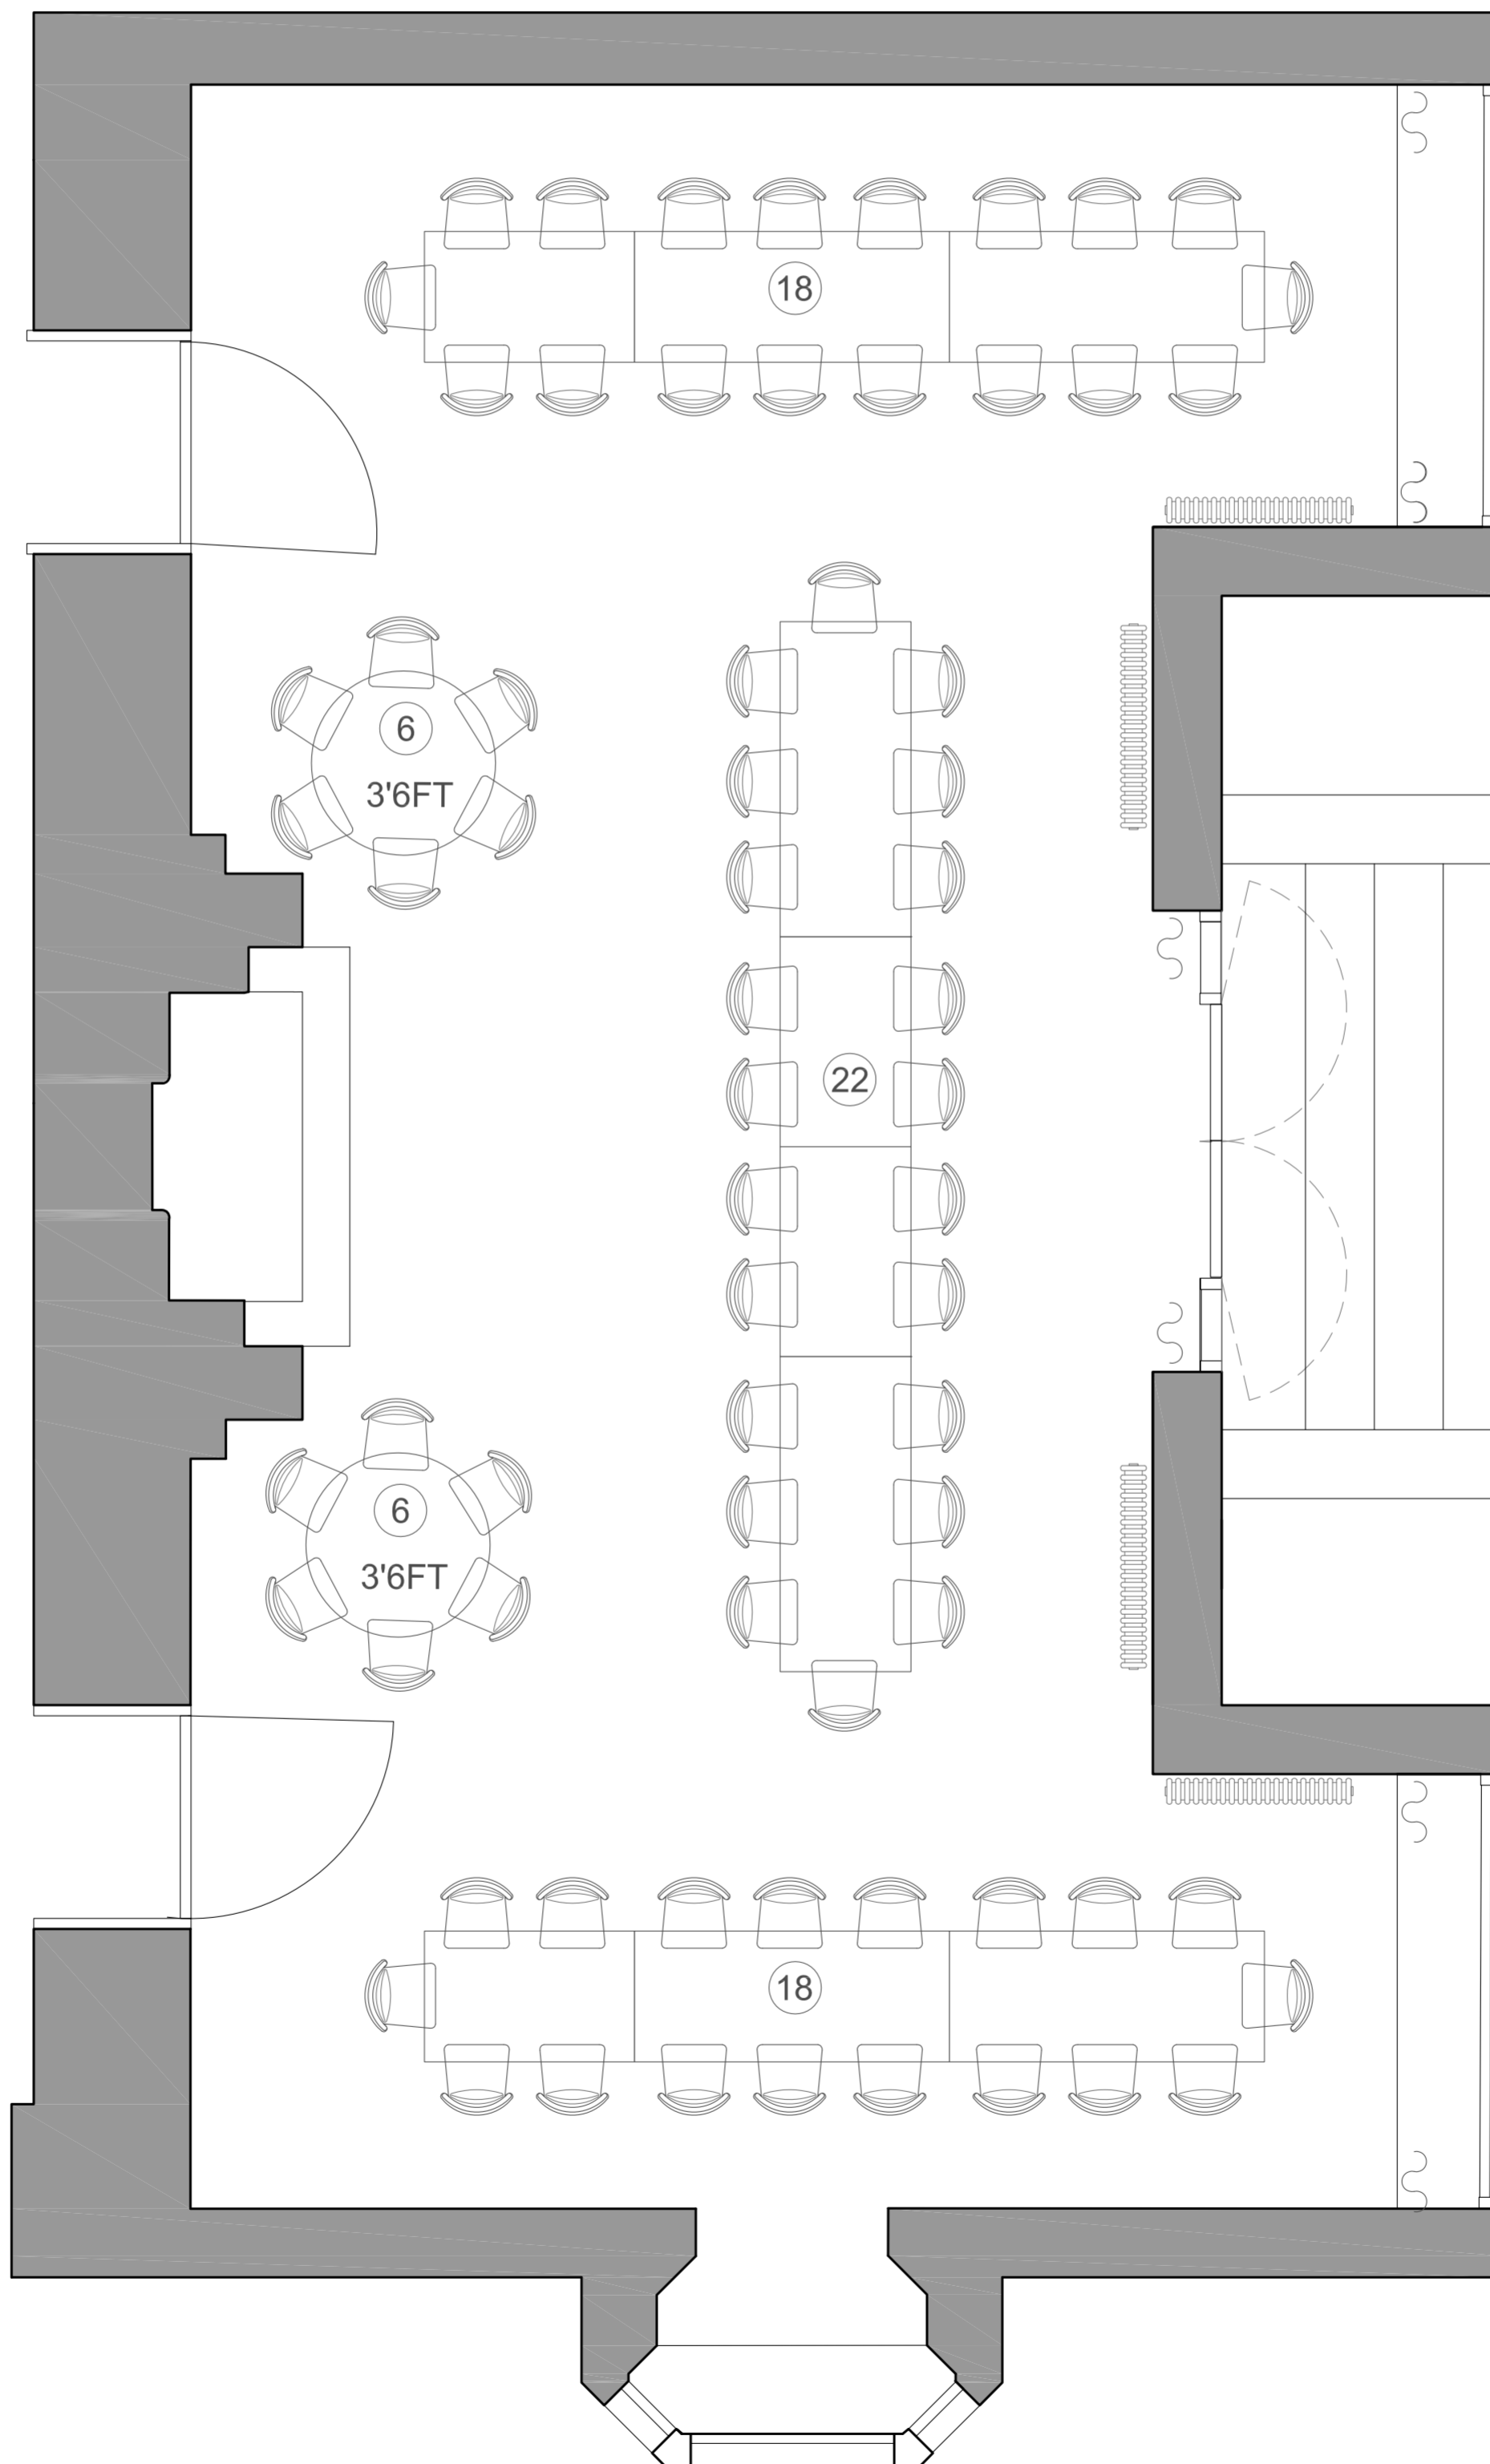

WEDDING BREAKFAST - ROUND TABLES WITH TOP TABLE - SEATING 64

HIGHFIELD

THE DRAWING ROOM

Welcome to The Drawing Room, the largest of function rooms at The Highfield House, with its grand fire place and beautiful views on to the terrace, the perfect room for a summer or winter wedding.

WEDDING BREAKFAST - CENTRAL TOP TABLE - SEATING 70

HIGHFIELD

THE DRAWING ROOM

Welcome to The Drawing Room, the largest of function rooms at The Highfield House, with its grand fire place and beautiful views on to the terrace, the perfect room for a summer or winter wedding.

WEDDING BREAKFAST - MIXED TABLES - SEATING 72

HIGHFIELD

THE DRAWING ROOM

Welcome to The Drawing Room, the largest of function rooms at The Highfield House, with its grand fire place and beautiful views on to the terrace, the perfect room for a summer or winter wedding.

WEDDING BREAKFAST - LONG TABLES WITH ROUND CENTRE TABLE - SEATING 72

HIGHFIELD

THE DRAWING ROOM

Welcome to The Drawing Room, the largest of function rooms at The Highfield House, with it's grand fire place and beautiful views on to the terrace, the perfect room for a summer or winter wedding.