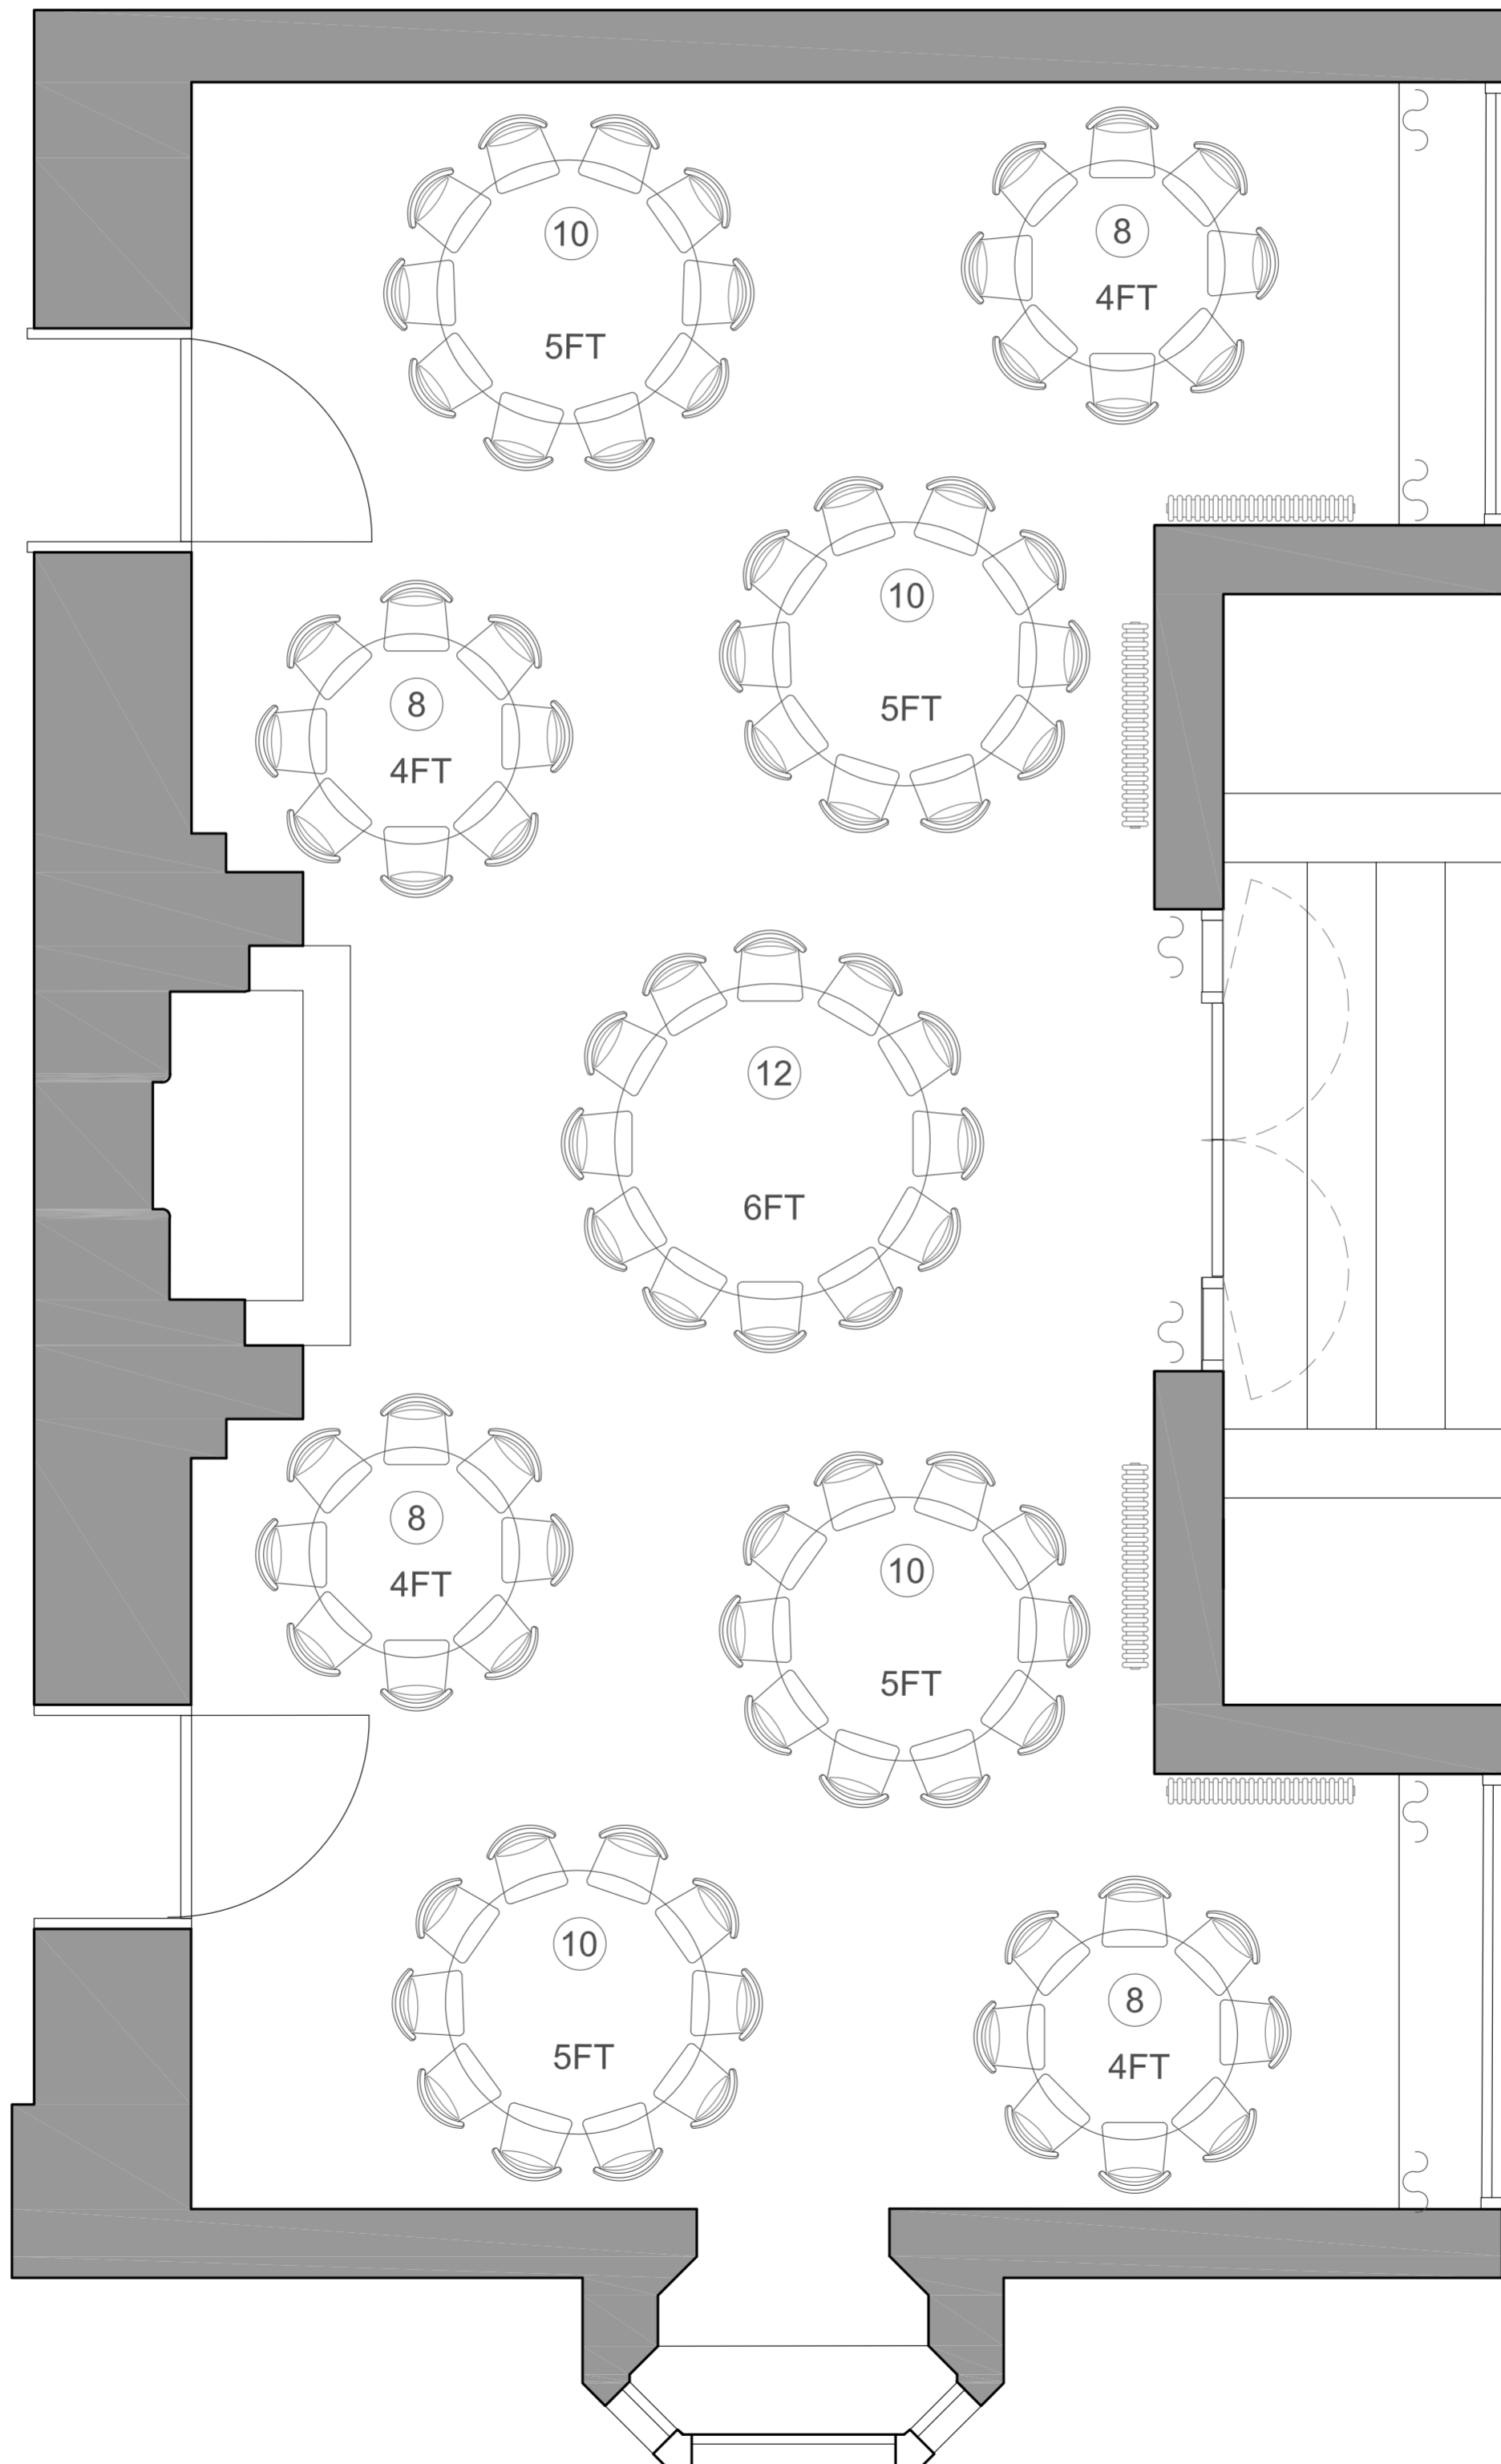

WEDDING BREAKFAST - LONG TABLES WITH ROUND CENTRE TABLE - SEATING 72

HIGHFIELD

THE DRAWING ROOM

Welcome to The Drawing Room, the largest of function rooms at The Highfield House, with it's grand fire place and beautiful views on to the terrace, the perfect room for a summer or winter wedding.

WEDDING BREAKFAST - ROUND TABLES - SEATING 68

HIGHFIELD

THE DRAWING ROOM

Welcome to The Drawing Room, the largest of function rooms at The Highfield House, with its grand fire place and beautiful views on to the terrace, the perfect room for a summer or winter wedding.

WEDDING BREAKFAST - MIXED ROUND TABLES - SEATING 84

HIGHFIELD

THE DRAWING ROOM

Welcome to The Drawing Room, the largest of function rooms at The Highfield House, with its grand fire place and beautiful views on to the terrace, the perfect room for a summer or winter wedding.

WEDDING BREAKFAST - SINGLE BANQUET TABLE - SEATING 34

HIGHFIELD

THE DRAWING ROOM

Welcome to The Drawing Room, the largest of function rooms at The Highfield House, with its grand fire place and beautiful views on to the terrace, the perfect room for a summer or winter wedding.