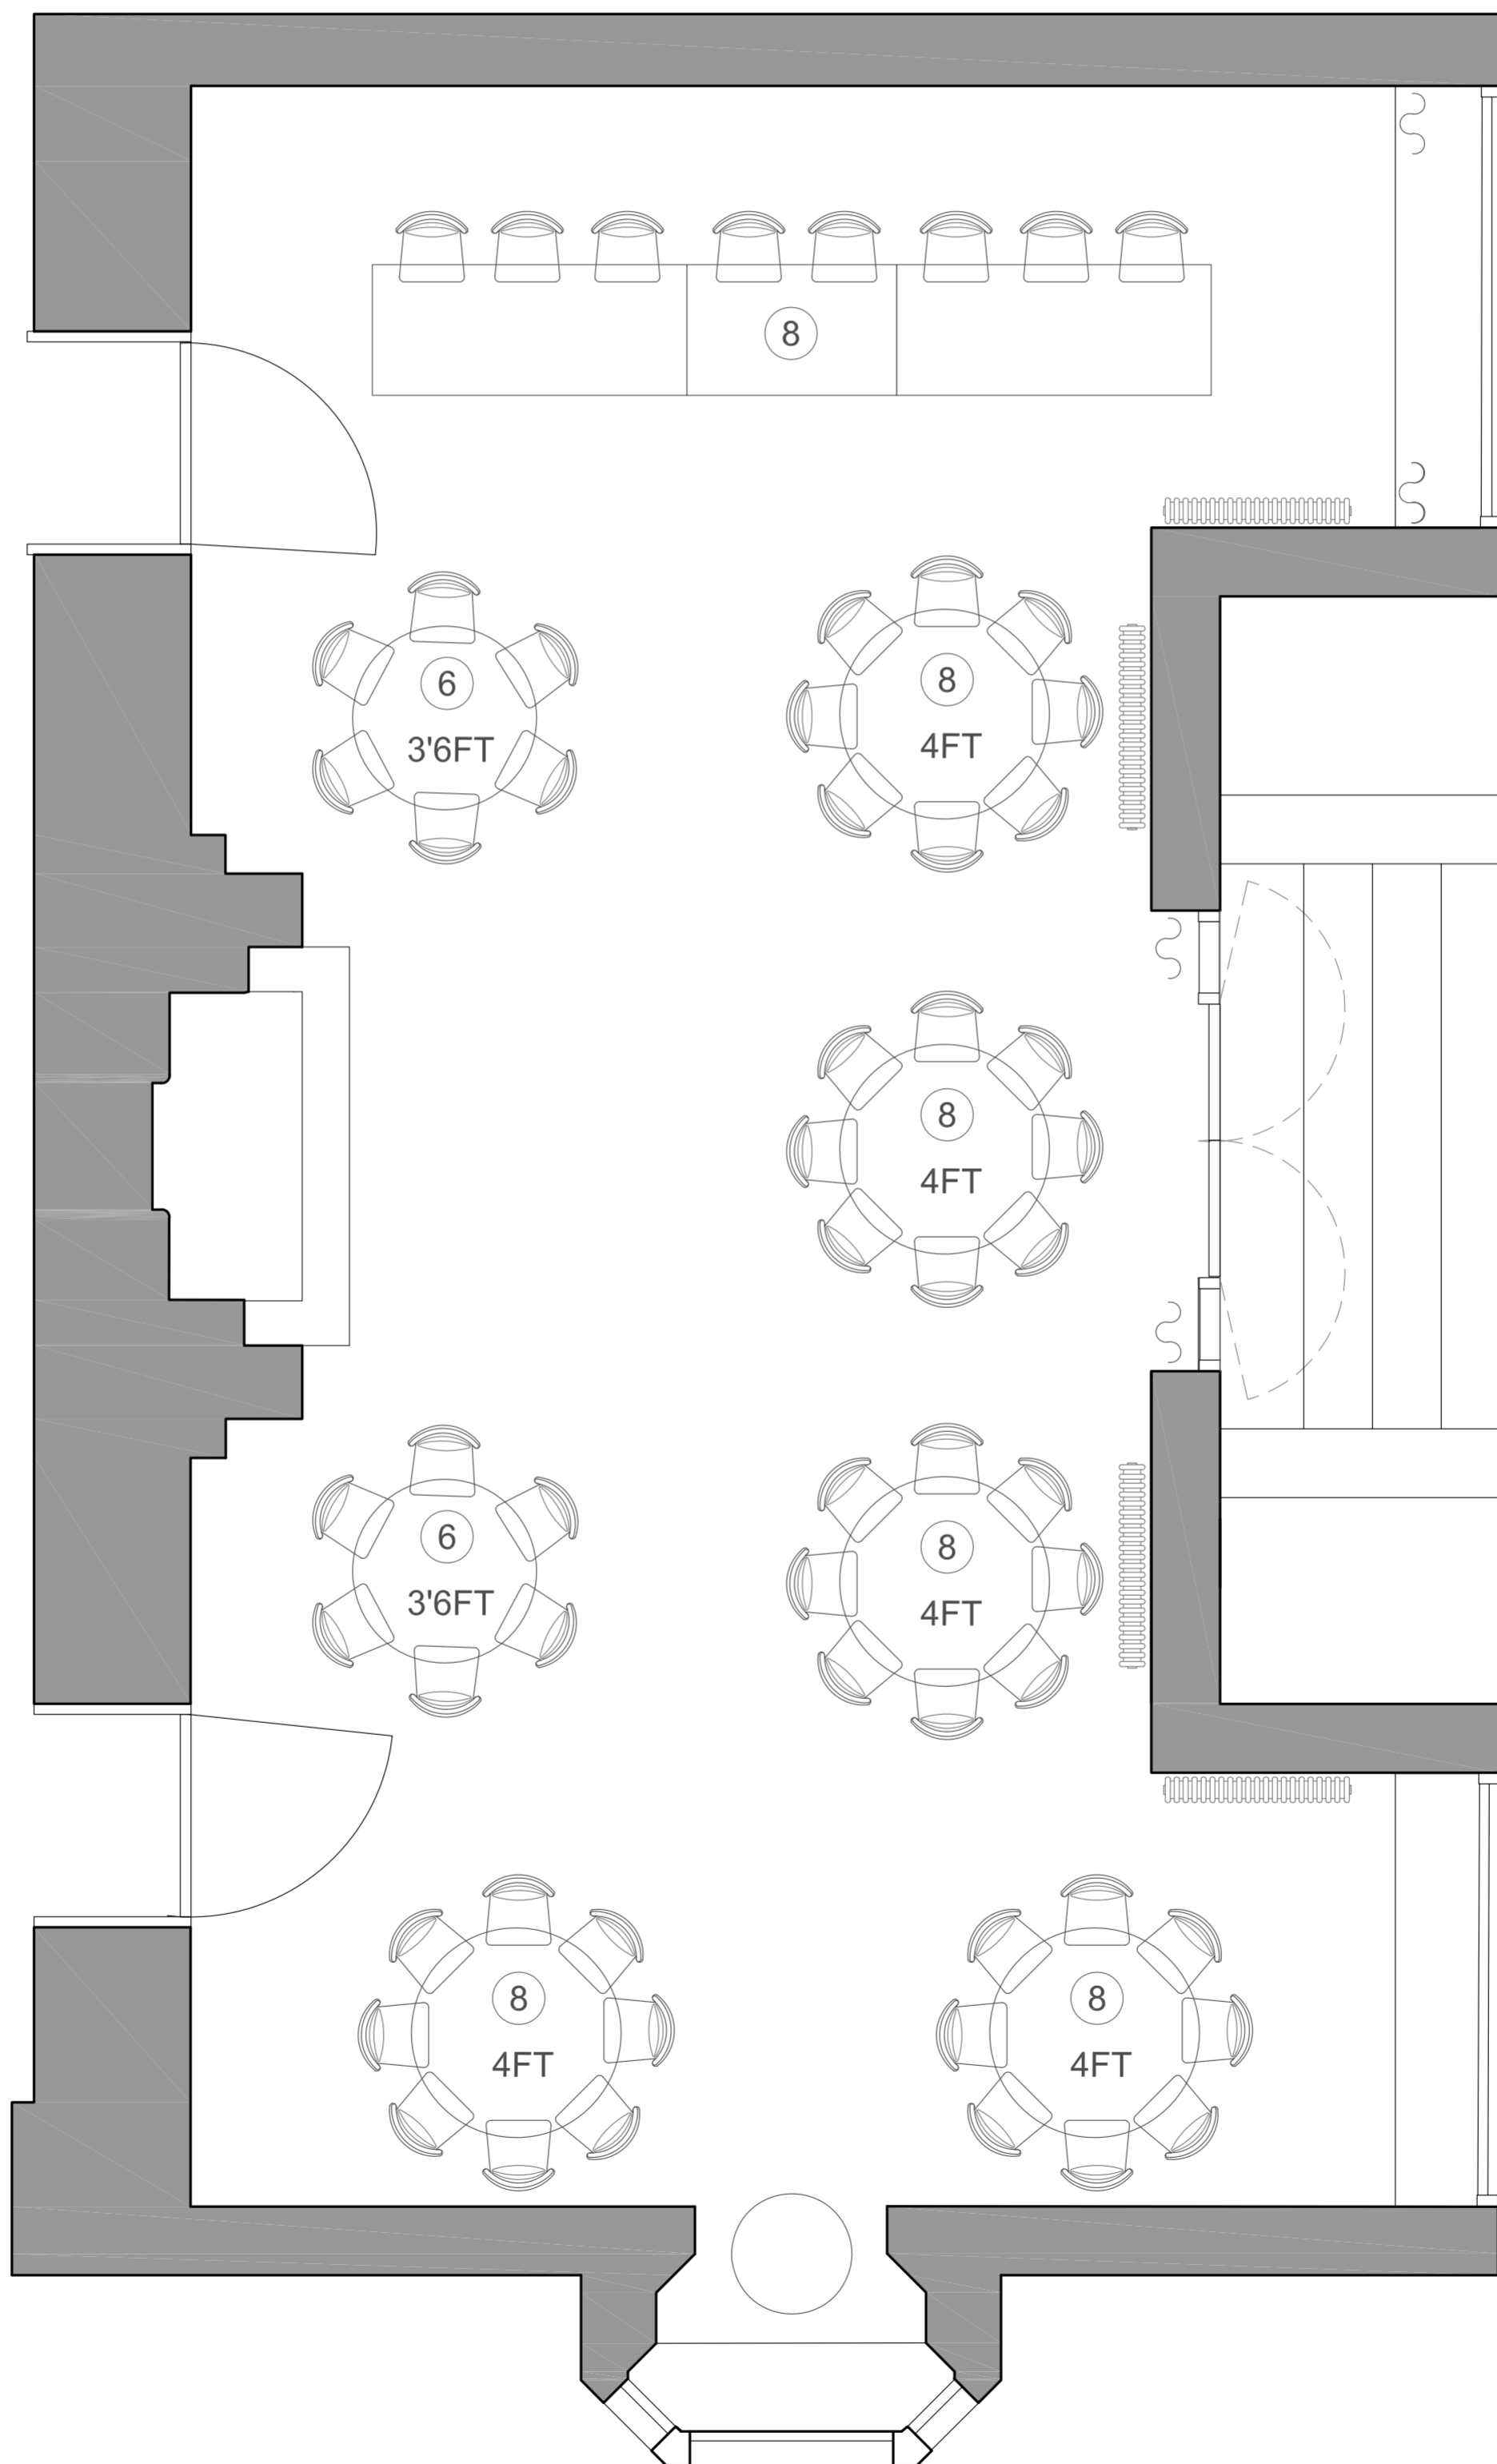

HIGHFIELD

THE DRAWING ROOM

Welcome to The Drawing Room, the largest of function rooms at The Highfield House, with its grand fire place and beautiful views on to the terrace, the perfect room for a summer or winter wedding.

WEDDING BREAKFAST - LONG TOP TABLE - SEATING 60

HIGHFIELD

THE DRAWING ROOM

Welcome to The Drawing Room, the largest of function rooms at The Highfield House, with its grand fire place and beautiful views on to the terrace, the perfect room for a summer or winter wedding.

WEDDING BREAKFAST - ROUND TABLES WITH TOP TABLE - SEATING 64

HIGHFIELD

THE DRAWING ROOM

Welcome to The Drawing Room, the largest of function rooms at The Highfield House, with its grand fire place and beautiful views on to the terrace, the perfect room for a summer or winter wedding.