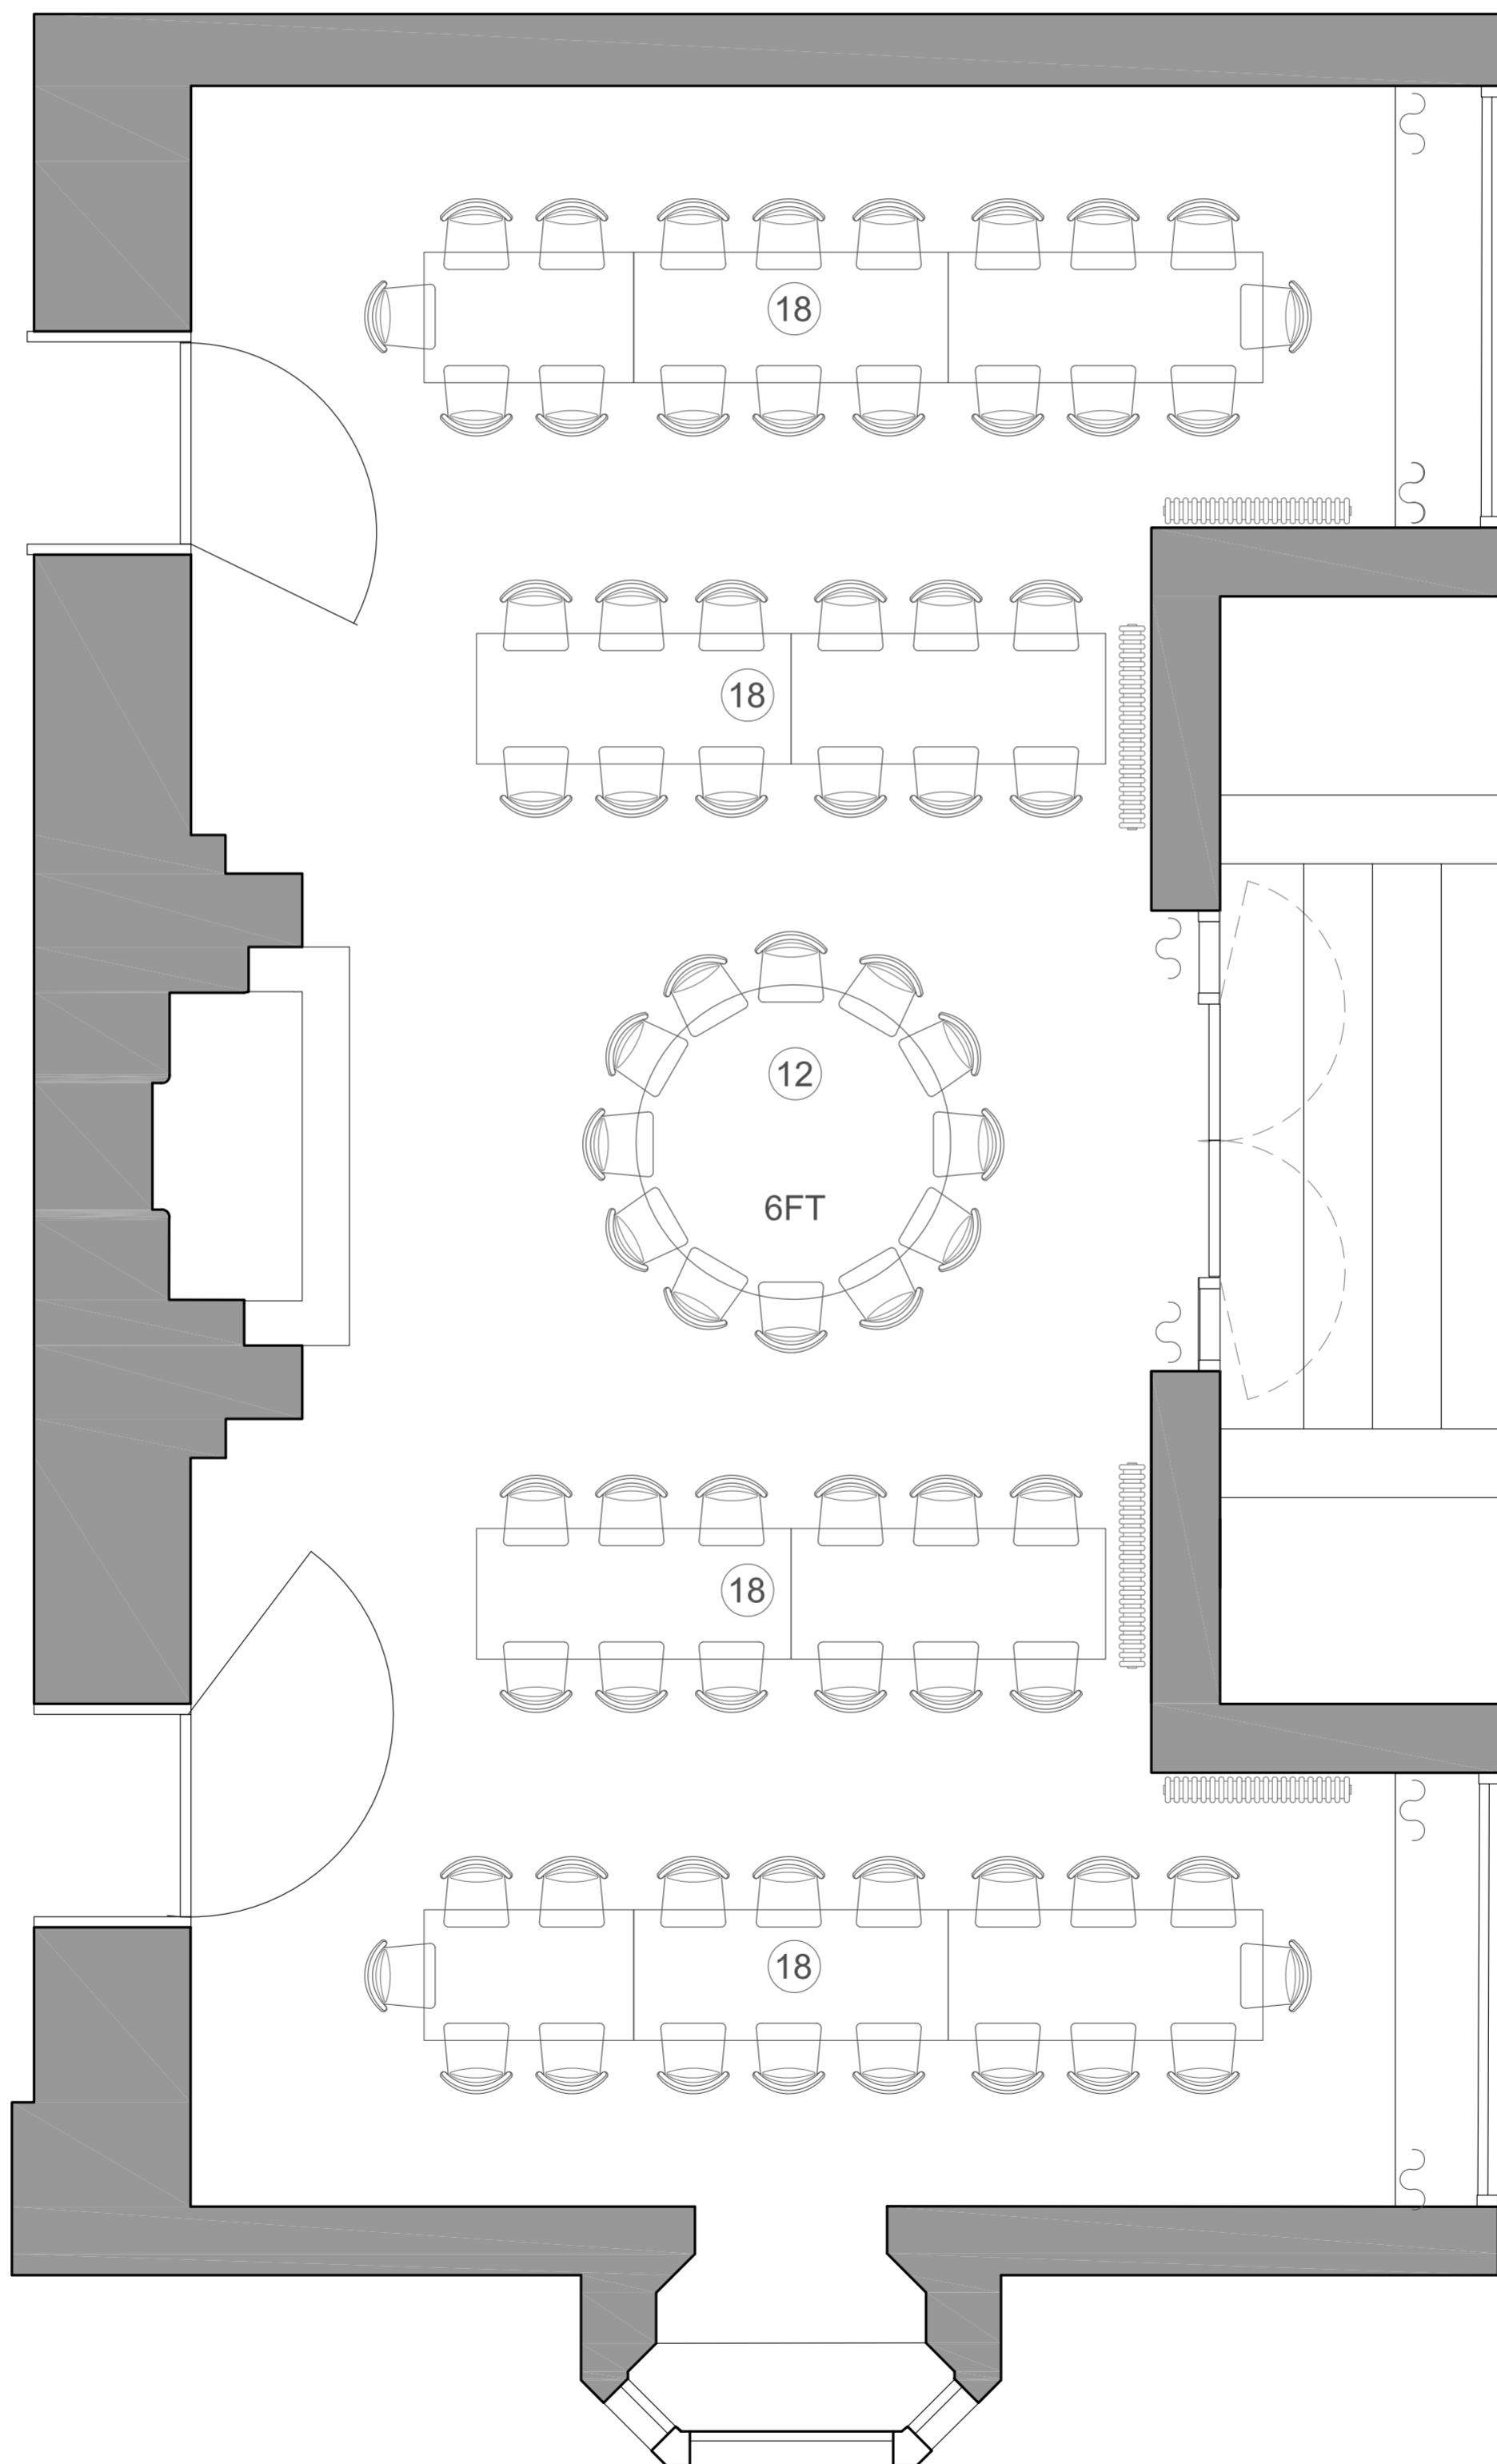

WEDDING BREAKFAST - CENTRAL TOP TABLE - SEATING 70

HIGHFIELD

THE DRAWING ROOM

Welcome to The Drawing Room, the largest of function rooms at The Highfield House, with its grand fire place and beautiful views on to the terrace, the perfect room for a summer or winter wedding.

WEDDING BREAKFAST - MIXED TABLES - SEATING 72

HIGHFIELD

THE DRAWING ROOM

Welcome to The Drawing Room, the largest of function rooms at The Highfield House, with its grand fire place and beautiful views on to the terrace, the perfect room for a summer or winter wedding.

WEDDING BREAKFAST - LONG TABLES WITH ROUND CENTRE TABLE - SEATING 72

HIGHFIELD

THE DRAWING ROOM

Welcome to The Drawing Room, the largest of function rooms at The Highfield House, with it's grand fire place and beautiful views on to the terrace, the perfect room for a summer or winter wedding.

WEDDING BREAKFAST - ROUND TABLES - SEATING 68

HIGHFIELD

THE DRAWING ROOM

Welcome to The Drawing Room, the largest of function rooms at The Highfield House, with its grand fire place and beautiful views on to the terrace, the perfect room for a summer or winter wedding.