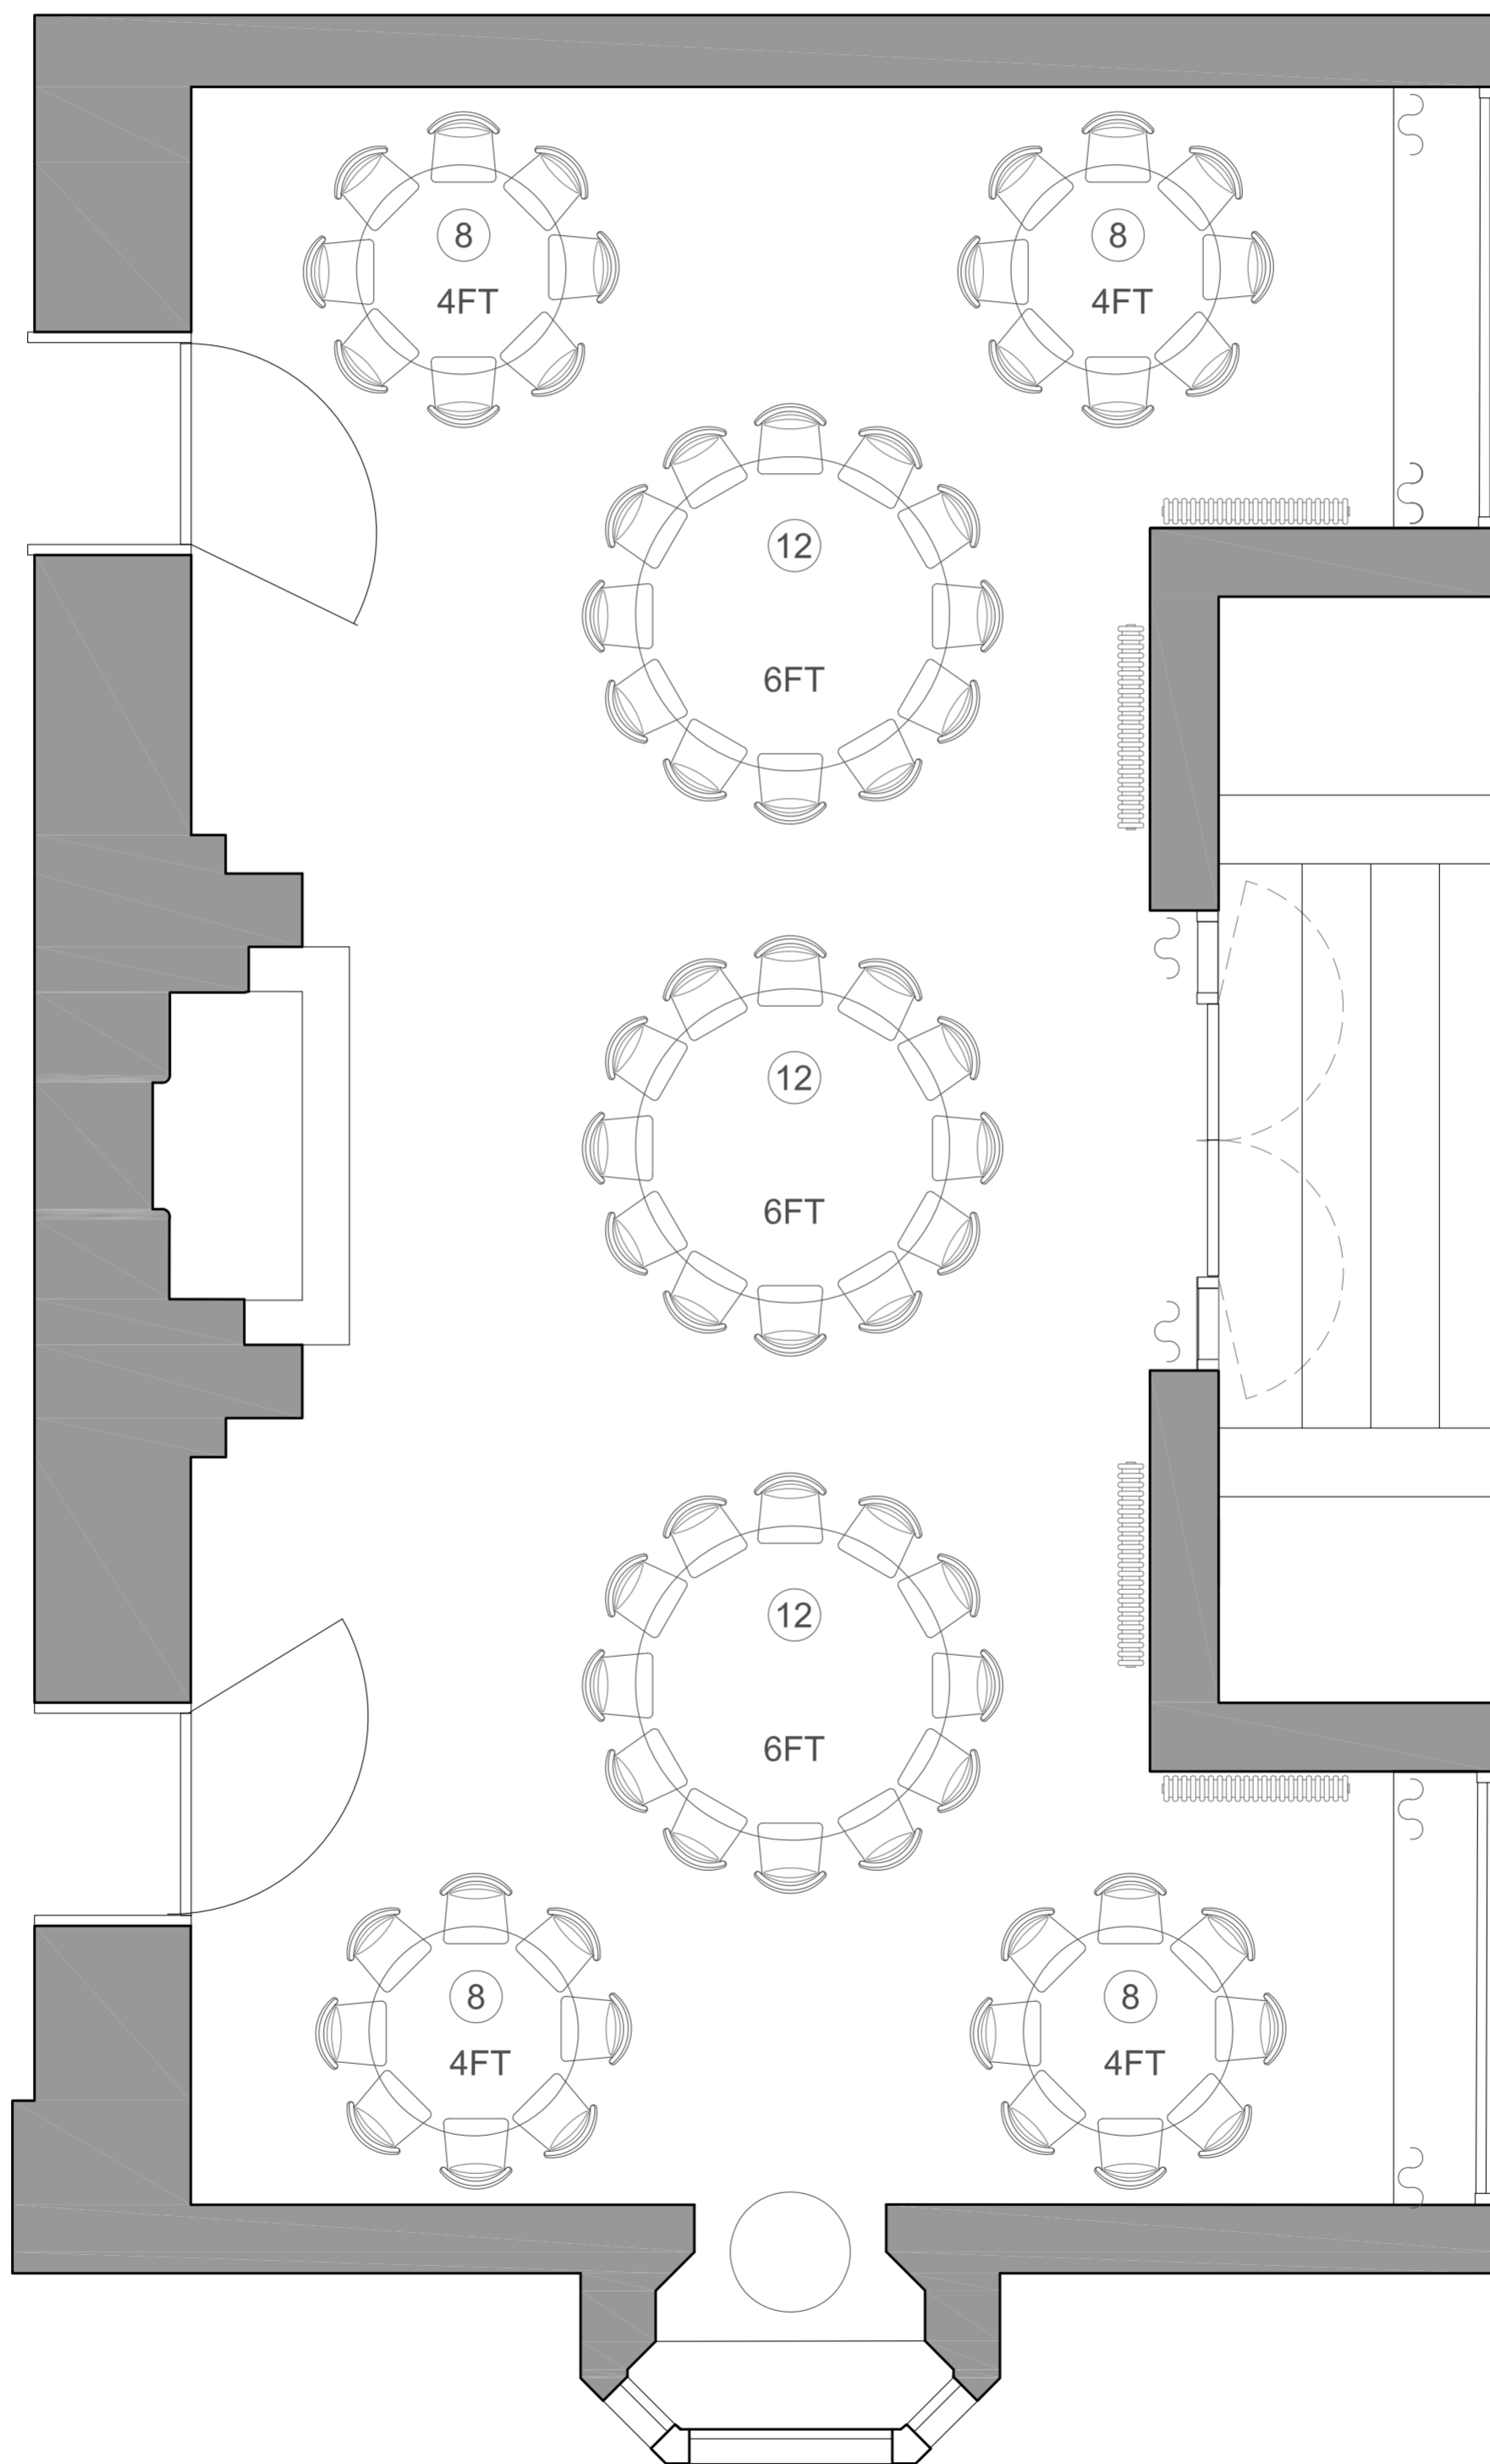

WEDDING BREAKFAST - MIXED TABLES - SEATING 72

HIGHFIELD

THE DRAWING ROOM

Welcome to The Drawing Room, the largest of function rooms at The Highfield House, with its grand fire place and beautiful views on to the terrace, the perfect room for a summer or winter wedding.

WEDDING BREAKFAST - LONG TABLES WITH ROUND CENTRE TABLE - SEATING 72

HIGHFIELD

THE DRAWING ROOM

Welcome to The Drawing Room, the largest of function rooms at The Highfield House, with it's grand fire place and beautiful views on to the terrace, the perfect room for a summer or winter wedding.

WEDDING BREAKFAST - ROUND TABLES - SEATING 68

HIGHFIELD

THE DRAWING ROOM

Welcome to The Drawing Room, the largest of function rooms at The Highfield House, with its grand fire place and beautiful views on to the terrace, the perfect room for a summer or winter wedding.

WEDDING BREAKFAST - MIXED ROUND TABLES - SEATING 84

HIGHFIELD

THE DRAWING ROOM

Welcome to The Drawing Room, the largest of function rooms at The Highfield House, with its grand fire place and beautiful views on to the terrace, the perfect room for a summer or winter wedding.