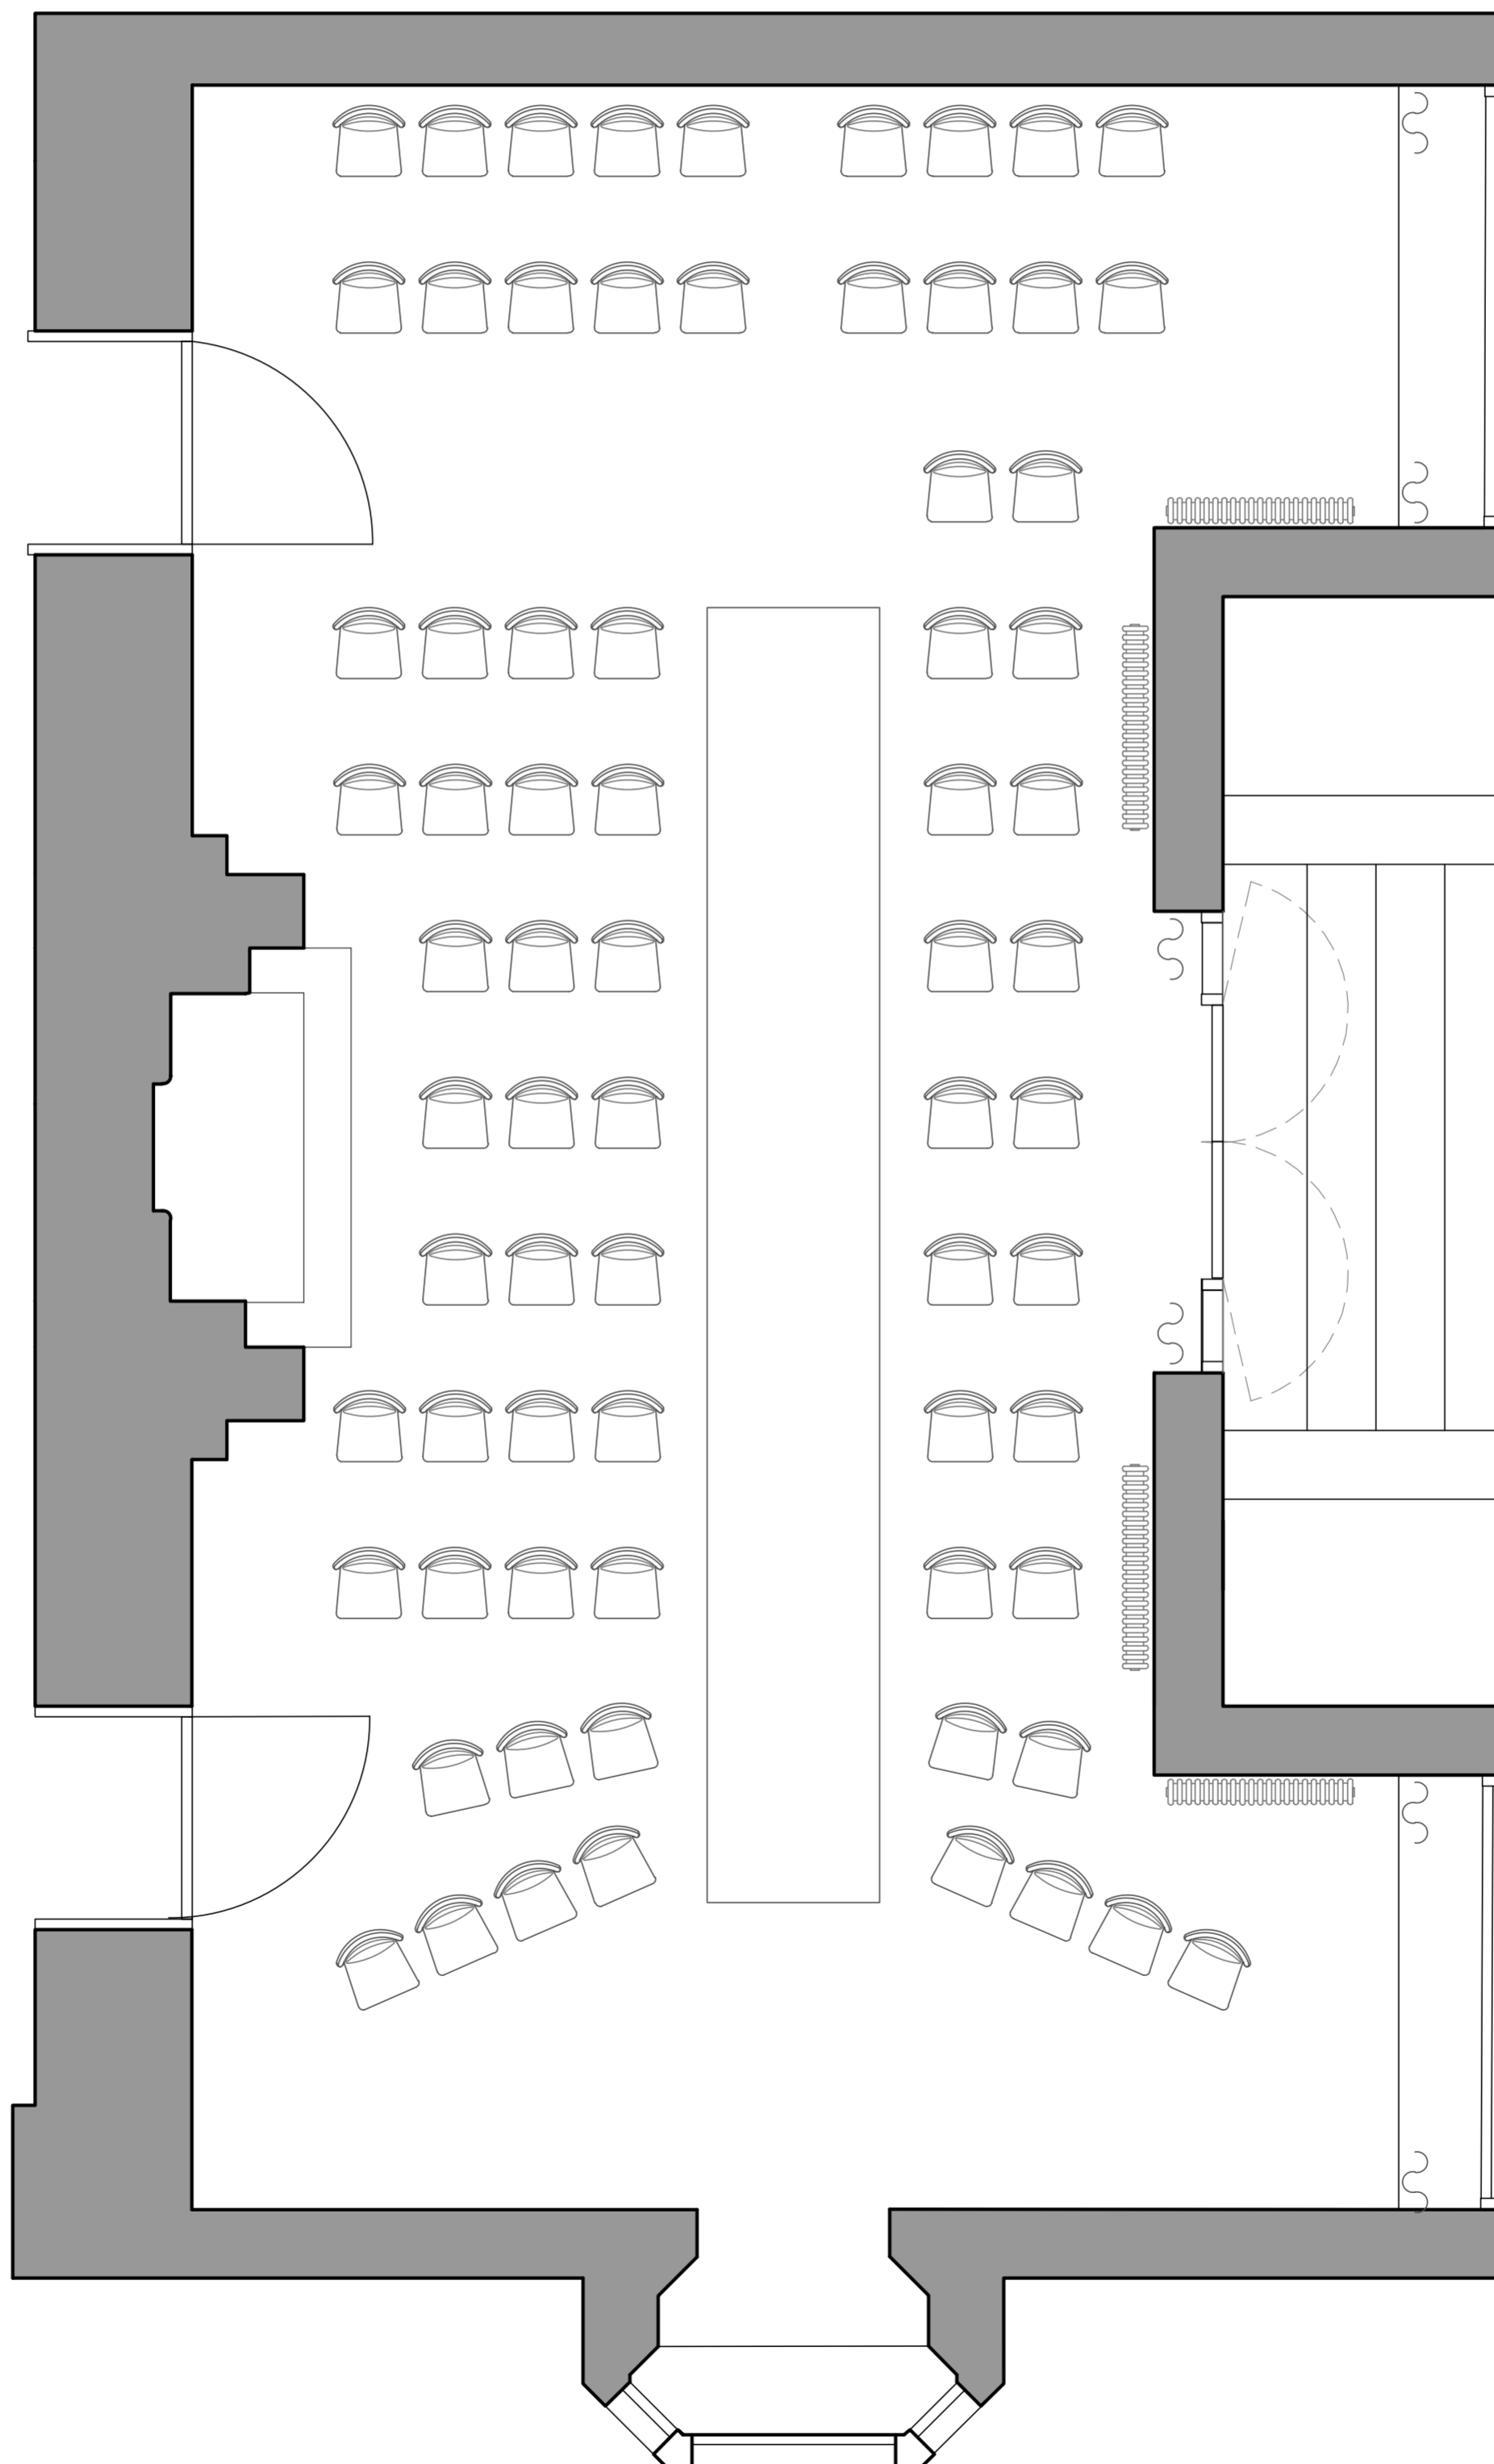

HIGHFIELD

THE DRAWING ROOM

Welcome to The Drawing Room, the largest of function rooms at The Highfield House, with its grand fire place and beautiful views on to the terrace, the perfect room for a summer or winter wedding.

THE CEREMONY - STRAIGHT - SEATING 73

HIGHFIELD

THE DRAWING ROOM

Welcome to The Drawing Room, the largest of function rooms at The Highfield House, with its grand fire place and beautiful views on to the terrace, the perfect room for a summer or winter wedding.

THE CEREMONY - WINGED - SEATING 80